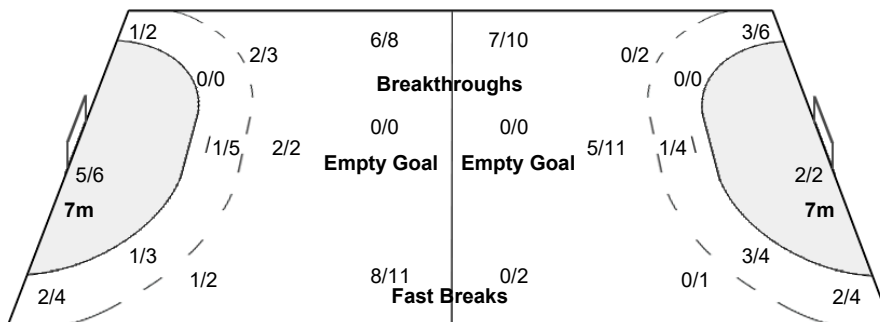

IHF Women's Tokyo Handball Qualification 2020

Spain/Hungary/Montenegro

Playoff Match - Tournament II

Match Team Statistics

Match No: 12

SUN 21 MAR 2021

20:30

Gyor, Hungary

HUN 23 - 29 RUS

(12 - 14) (11 - 15)

Referees: GARCIA Mariana (ARG) / PAOLANTONI Maria Ines (ARG)

RUS - Russia

Shots Distribution

Players

Goals / Shots

1 SEDOYKINA A	2 KUZNETSOVA P	3 GORSHKOVA P	7 DMITRIEVA D	8 SEN A	9 GORSHENINA O	13 VYAKHIREVA A
		1/2		1/1		2/2 1/1 1/1
		2/2	1/1	0/1 1/2 1/1	1/1	2/2 0/1 1/1
1-Missed 1-Post						
17 BOBROVNIKOVA V	19 MAKEEVA K	25 FOMINA O	33 ILINA E	36 MANAGAROVA I	39 SKOROBOGATCHENKO A	41 NIKITINA V
	1/1	1/1	1/1			
0/1	0/1	0/1 0/1		0/2	1/1	1/1
1-Post	1/1	1/1	1/1	2/2 1/1 1/1	1-Post	1-Missed
67 ILLARIONOVA A	88 KALININA V					

Team Goals / Shots

3/3	3/4	3/3
2/3	0/1	1/4
9/11	2/4	6/6

2-Missed 5-Post

Offence

Goalkeepers Saves / Shots

0/3	2/2	2/3
3/6		2/5
1/6	0/4	2/6

1 SEDOYKINA A

	2/2	
1/3		1/2
1/4	0/2	0/4

88 KALININA V

0/3		2/3
2/3		1/3
0/2	0/2	2/2

Legend:

%	Efficiency	2Min	2-Minute Suspensions	6m	6 metre Shots	7m	7-metre Shots	9m	9-metre Shots
AS	Assists	BC	Blue Cards	BS	Blocked Shots	BT	Breakthroughs	D	Direct Red Card
EG	Empty Goal	FB	Fast Breaks	G/S	Goals/Shots	N/A	Not Applicable	No.	Uniform Number
RC	Red Cards	S/S	Saves/Shots	ST	Steals	TO	Turnover	TP	Time Played
Wing	Wing Shots	X	Red Card After 3rd 2-Minute Suspension	YC	Yellow Cards