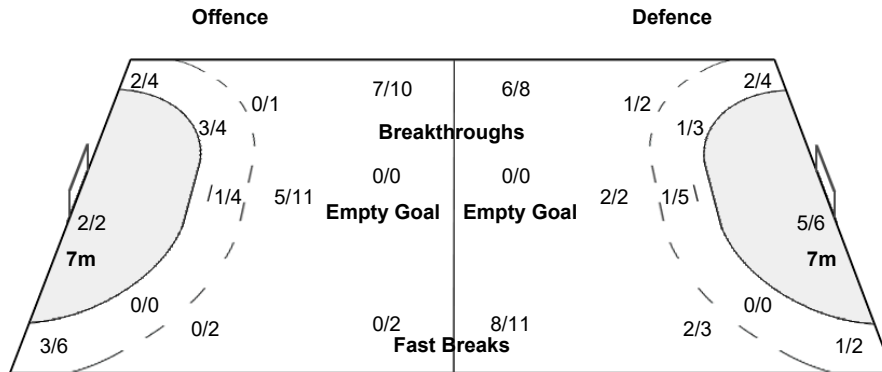

IHF Women's Tokyo Handball Qualification 2020

Spain/Hungary/Montenegro

Playoff Match - Tournament II

Match Team Statistics

Match No: 12

SUN 21 MAR 2021

20:30

Gyor, Hungary

HUN 23 - 29 RUS

(12 - 14) (11 - 15)

Referees: GARCIA Mariana (ARG) / PAOLANTONI Maria Ines (ARG)

HUN - Hungary

Shots Distribution

Players

Goals / Shots

2 SZOLLOSI-ZACSIK S	4 TOVIZI P	6 SCHATZL N	7 SZUCSANSZKI Z	8 KOVACSICS A	12 SZIKORA M	18 KOVACS A
0/2		0/1	0/1	1/1	1/1	
1/1		0/1	0/1		2/2	1/1
1/1	2/2	1/1	1/1	0/1	1/2	1/1
1-Missed	1-Blocked	1-Missed				2-Post

23 CSISZAR-SZEKERES K	38 VAMOS P	42 KLUJBER K	45 HAFRA N	61 JANURIK K	66 LUKACS V	76 HELEMBAI F
		2/2				
	0/1		1/1	1/1		
		1/1	1/1	0/1		
	1/1	1/1	1/1			1/1
	1-Missed	2-Missed	1-Blocked			1-Post

87 TOMORI Z	88 KISS N
	0/1
	1-Blocked

Team Goals / Shots

3/3	0/2	1/3
3/6		3/5
5/6	4/4	4/6
5-Missed	3-Post	3-Blocked

Goalkeepers Saves / Shots

0/3	1/4	0/3
1/3	1/1	3/4
2/11	2/4	0/6

12 SZIKORA M

0/1	1/3	0/1
1/3		2/3
1/5	1/2	0/4

61 JANURIK K

0/2	0/1	0/2
	1/1	1/1
1/5	1/2	0/2