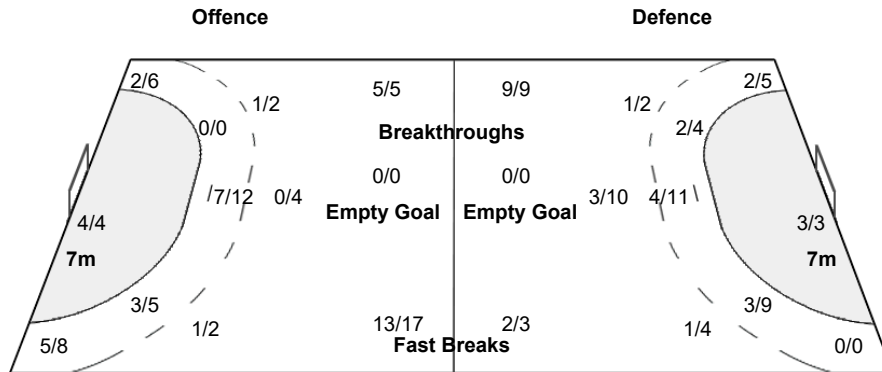

IHF Women's Tokyo Handball Qualification 2020

Spain/Hungary/Montenegro

Playoff Match - Tournament II

Match Team Statistics

Match No: 11

SUN 21 MAR 2021

17:30

Gyor, Hungary

SRB 42 - 30 KAZ

(23 - 16) (19 - 14)

Referees: BELKHIRI Youcef (ALG) / HAMIDI Sid Ali (ALG)

SRB - Serbia

Shots Distribution

Players

Goals / Shots

2 RADOSAVLJEVIC S	3 KRPEZ-SLEZAK K	5 TRIFUNOVIC J	8 STEVIN D	9 LAVKO J	10 KOVACEVIC J	14 NIKOLIC Z
0/1	2/2	2/2	1/1			
	1/2	0/1		1/1	0/1	2/2
1/1	1/1	2/3	1/1	2/3	1/3	1/1
		1-Post	1-Post		1-Post	1-Post

16 RISOVIC J	18 RADOJEVIC T	20 POP-LAZIC S	21 RADOJEVIC D	27 TOMASEVIC K	33 STOILJKOVIC J	71 LISCEVIC K
		1/1				
	1/1	3/3	1/1	1/1		1/1
	1/1	1-Post	1-Post			1/1
	1-Missed	1-Blocked				1/1

72 CVIJIC D	99 DMITROVIC M
1/1	
	0/1

Team Goals / Shots

5/6	2/3	5/5
1/3		4/8
17/19	2/6	6/8
1-Missed	6-Post	1-Blocked

Goalkeepers Saves / Shots

1/5		0/5
3/7	2/2	4/5
2/6	1/3	2/12

16 RISOVIC J

1/2		0/1
3/5	1/1	3/3
1/4	1/1	0/6

27 TOMASEVIC K

0/3		0/4
0/2	1/1	1/2
1/2	0/2	2/5