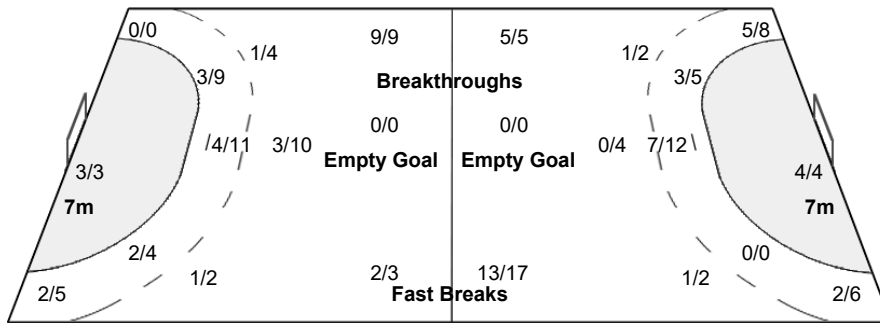

IHF Women's Tokyo Handball Qualification 2020

Spain/Hungary/Montenegro

Playoff Match - Tournament II

Match Team Statistics

Match No: 11

SUN 21 MAR 2021

17:30

Gyor, Hungary

SRB 42 - 30 KAZ

(23 - 16) (19 - 14)

Referees: BELKHIRI Youcef (ALG) / HAMIDI Sid Ali (ALG)

KAZ - Kazakhstan

Shots Distribution

Players

Goals / Shots

1 POILOVA I	4 ZVYAGINA Z	7 SERIKBAYEVA K	8 KOLOTINSKAYA V	9 KHARDINA V	12 AITENOVA Z	15 ALEXANDROVA I
		0/1	0/1	2/2	2/2	1/1
	0/1			1/1	0/1	2/3
		0/1	1/1		1/1	1/1
						0/1
						4/5
						1-Post 2-Blocked
17 SEITKASSYM Z	24 POLUYANKO N	44 PIKALOVA M	55 STEPANOVA K	77 JUMADILOVA T	96 ABILDA D	99 PUPCHENKOVA M
	0/1		0/1	0/1	0/1	1/1
			0/1	0/1	0/1	1/1
			0/1	1/1	1/1	
			2/2	1/1	2/2	1/1
						1/1
			1-Missed	2-Blocked	1-Blocked	1-Blocked

Team Goals / Shots

4/5		5/5
4/7	0/2	1/5
4/6	2/3	10/12
3-Missed	4-Post	8-Blocked

Offence

Goalkeepers Saves / Shots

1/6	1/3	0/5
2/3		4/8
2/19	4/6	2/8

1 POILOVA I

1/5	1/2	0/4
2/3		3/6
2/14	3/4	2/7

12 AITENOVA Z

0/1	0/1	0/1
		1/2
0/5	1/2	0/1

Legend:		
%	Efficiency	
AS	Assists	
EG	Empty Goal	
RC	Red Cards	
Wing	Wing Shots	
2Min	2-Minute Suspensions	6m
BC	Blue Cards	BS
FB	Fast Breaks	G/S
S/S	Saves/Shots	ST
X	Red Card After 3rd 2-Minute Suspension	YC
		7m
		BT
		N/A
		TO
		9m
		D
		No.
		TP