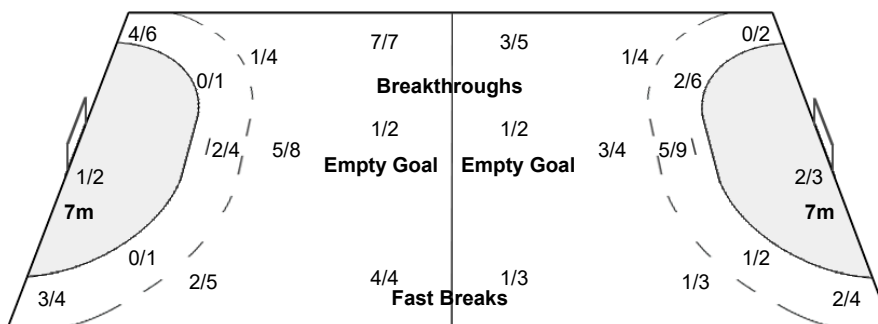

IHF Women's Tokyo Handball Qualification 2020

Spain/Hungary/Montenegro

Playoff Match - Tournament II

Match Team Statistics

Match No: 9

SAT 20 MAR 2021

17:30

Gyor, Hungary

SRB 23 - 31 HUN

(12 - 16) (11 - 15)

Referees: BONAVENTURA Charlotte (FRA) / BONAVENTURA Julie (FRA)

HUN - Hungary

Shots Distribution

Players

Goals / Shots

2 SZOLLOSI-ZACSIK S 2/3 1/1 1/1	6 SCHATZL N 1/2 1/1 1/1	7 SZUCSANSZKI Z 2/2 2/2	8 KOVACSICS A 1/1 3/3 0/1 2/2	14 KISFALUDY A 1/1 1/1	16 BIRO B 1/1 1/1	18 KOVACS A 1/1 1/1	
1-Missed		1-Blocked		1-Missed			
19 MARTON G 1/1 2/2	23 CSISZAR-SZEKERES K 0/1 1/1	42 KLUJBER K 0/1 1/1	45 HAFRA N 1/1 1/1	61 JANURIK K 1/1 1/1	66 LUKACS V 2/2 1/2	76 HELEMBAI F 1/1 1/1	
1-Missed 3-Post		1-Blocked		1-Blocked		1-Missed	
87 TOMORI Z 0/1	88 KISS N 1/1 0/1						

Team Goals / Shots

2/3	5/6
4/4	2/3
6/7	4/7
8/8	

4-Missed 3-Post 3-Blocked

Offence

Defence

Goalkeepers Saves / Shots

1/2	3/3	1/5
4/5	1/2	0/2
3/11	0/3	2/5

16 BIRO B

1/2	2/2	1/5
3/4	1/1	0/2
2/10	0/2	2/5

61 JANURIK K

	1/1	
1/1		
1/1	0/1	

Legend:

% Efficiency	2Min 2-Minute Suspensions	6m 6 metre Shots	7m 7-metre Shots	9m 9-metre Shots
AS Assists	BC Blue Cards	BS Blocked Shots	BT Breakthroughs	D Direct Red Card
EG Empty Goal	FB Fast Breaks	G/S Goals/Shots	N/A Not Applicable	No. Uniform Number
RC Red Cards	S/S Saves/Shots	ST Steals	TO Turnover	TP Time Played
Wing Wing Shots	X Red Card After 3rd 2-Minute Suspension	YC Yellow Cards