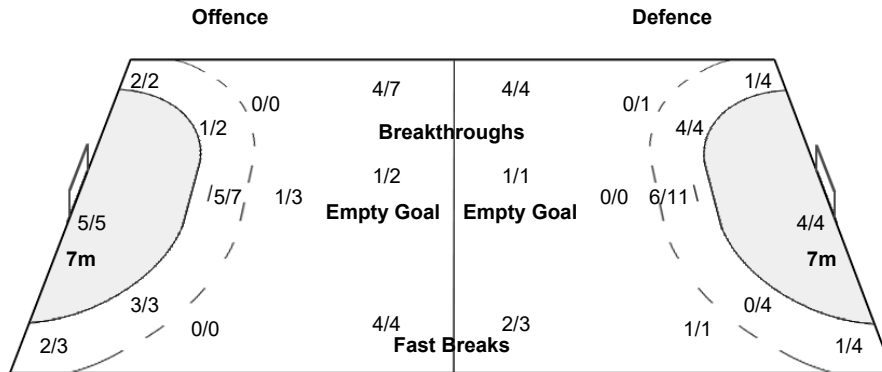

1-Blocked

67 ILLARIONOVA A	88 KALININA V

1-Missed

Team		
Goals / Shots		
2/2	1/2	2/3
5/6	1/1	2/5
8/10	2/2	6/6

1-Missed

1-Blocked

Goalkeepers		
Saves / Shots		
0/1	2/5	1/3
2/5	1/1	3/6
0/8	0/2	0/2

1 SEDOYKINA A		
	1/4	1/2
2/4	1/1	3/5
0/6		0/2