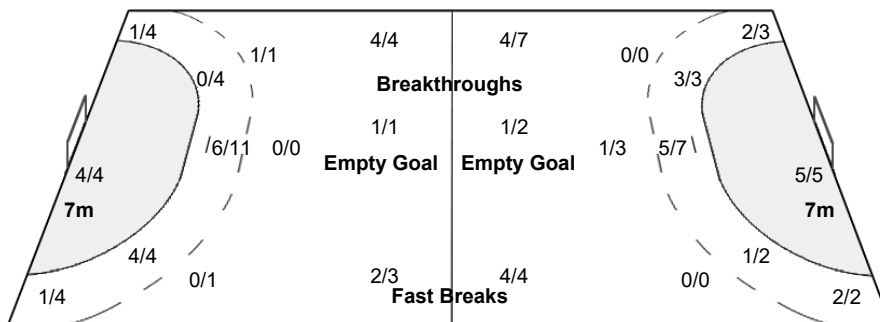

0/2	1/2	1/3
1/6	0/1	3/5
2/10	0/2	0/6

16 RISOVIC J

0/2	1/2	1/3
1/5		3/5
2/10	0/1	0/6

27 TOMASEVIC K

0/1		
	0/1	

Legend:	% Efficiency	2Min 2-Minute Suspensions	6m 6 metre Shots	7m 7-metre Shots	9m 9-metre Shots
AS Assists	BC Blue Cards	BS Blocked Shots	BT Breakthroughs	D Direct Red Card	No. Uniform Number
EG Empty Goal	FB Fast Breaks	G/S Goals/Shots	N/A Not Applicable	No. Uniform Number	TP Time Played
RC Red Cards	S/S Saves/Shots	ST Steals	TO Turnover		
Wing Wing Shots	X Red Card After 3rd 2-Minute Suspension	YC Yellow Cards			