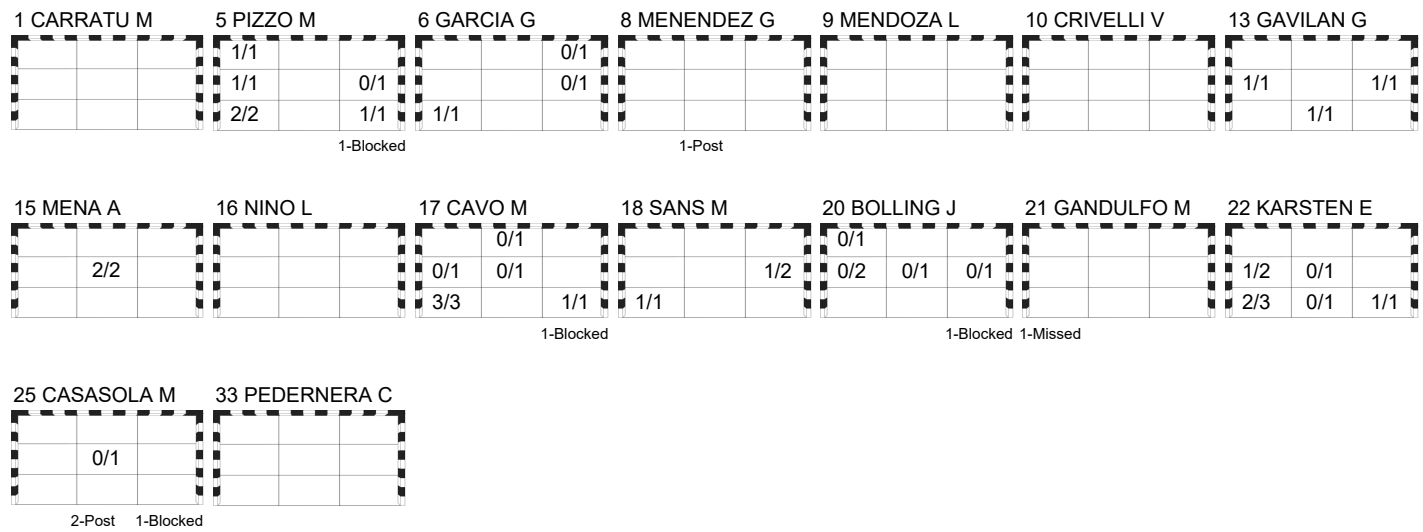

IHF Women's Tokyo Handball Qualification 2020

Spain/Hungary/Montenegro

Playoff Match - Tournament I

Match Team Statistics

Match No: 2

SAT 20 MAR 2021
18:15
Liria, Spain

SWE 34 - 21 ARG

(17 - 8) (17 - 13)

Referees: KOO Bonok (KOR) / LEE Seok (KOR)

ARG - Argentina

Shots Distribution

Players

Goals / Shots

Team

Goals / Shots

1/2	0/1	0/1
3/7	2/6	2/6
9/10	1/2	3/3

1-Missed 3-Post 4-Blocked