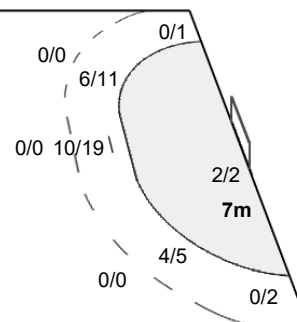

Defence

Goalkeepers

Saves / Shots

0/8	0/1	2/4
4/15	6/7	1/6
1/2	0/2	0/3

1 CARRATU M

0/7	0/1	2/4
3/11	5/6	1/6
0/1	0/2	0/2

16 NINO L

0/1		
1/4	1/1	
1/1		0/1

Legend:	% Efficiency	2Min 2-Minute Suspensions	6m 6 metre Shots	7m 7-metre Shots	9m 9-metre Shots
AS Assists	BC Blue Cards	BS Blocked Shots	BT Breakthroughs	D Direct Red Card	No. Uniform Number
EG Empty Goal	FB Fast Breaks	G/S Goals/Shots	N/A Not Applicable	No. Uniform Number	TP Time Played
RC Red Cards	S/S Saves/Shots	ST Steals	TO Turnover		
Wing Wing Shots	X Red Card After 3rd 2-Minute Suspension	YC Yellow Cards