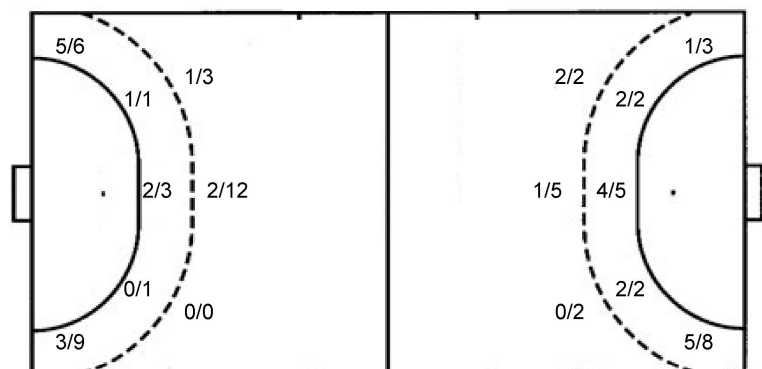

TOTAL

1/5		1/7
4/8	2/2	1/2
5/15	0/3	1/6

Shots by position

ATTACK

DEFENSE

7m penalties 4/4
Fastbreak 0/0
Breakthrough 6/7
Long dist. 0/0

7m penalties 1/1
Fastbreak 9/10
Breakthrough 9/15
Long dist. 0/0

Shooting statistics