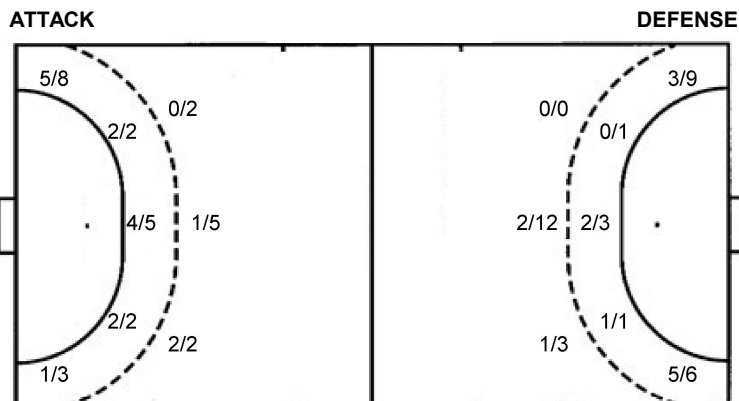

23rd IHF Women's Junior (U20) World Championship

Slovenia (Celje and Laško)

Final Round, Quarterfinals

Match Team Statistics

Match No. 85

Germany 24 - 36 Sweden

(11 - 21) (13 - 15)

30.6.2022. 20:30

Attendance: 70

Arena Zlatorog

Referees: Mathias Sosa (URU) / Cristian Lemes (URU)

Shot distribution by player

2 E. Leissner 0/1 1 miss.	3 J. Johansson 1/1	4 J. Östblom 1/1 lob	5 C. Petersson Bergsten 2/3 4/4 1/1 2 miss. 2/2 lob	6 O. Shoai Hallberg 2/2 1/1 1/1	7 T. Blomst 1/1 1/1 0/1 1/1	8 T. Axné 1/1 1/1 0/1 1/2 1/1 1/1
9 C. Mumbongo 1/1 2/3 1 miss.	10 H. Wedenby 0/1	11 E. Akesson 0/1	13 E. Nuhanovic 0/1 0/1 0/1	14 K. Lindberg Blohm 1/1 1/1 1/1 0/1 3/3 1/1	15 E. Heikka 1/1 0/2	TOTAL 4/5 6/7 4/8 0/2 1/2 10/15 3/3 5/6 4 miss. 3/3 lob

Saves distribution goalkeepers

1 T. Schjött 0/1 1/1 1/1 0/1 0/1	12 A. Aleskog 0/1 0/3 0/1	16 H. Popaja 1/2 1/3 3/5 4/6 0/1 1/5 0/1 1/4	TOTAL 0/1 1/3 2/4 3/5 4/6 1/2 1/9 0/1 1/6

Shots by position

7m penalties 1/1
Fastbreak 9/10
Breakthrough 9/15
Long dist. 0/0

7m penalties 4/4
Fastbreak 0/0
Breakthrough 6/7
Long dist. 0/0

Shooting statistics

Position	Goals	Sav.	Miss.	Post	Blk.	Total	%
Back (9m)	3	5	1	0	0	9	33
Line (6m)	8	1	0	0	0	9	89
Wing	6	2	3	0	0	11	55
7m penalties	1	0	0	0	0	1	100
Fastbreak	9	1	0	0	0	10	90
Breakthrough	9	6	0	0	0	15	60
Total	36	15	4	0	0	55	65

Jersey number Tot. Total shooting 6m 6m (line) shooting 9m 9m shooting Wng Wing shooting FB Fastbreak sh. 7m 7m penalty sh.
Brk. Breakthrough sh. LD Long distance sh. As. Assists PC Pass clear chance E7 Earned 7m pen. TF Technical faults St. Steals
2m 2m punishments C7. Committed 7m E2 Earned 2m pun. YC. Yellow cards R/B Red/Blue cards Blk. Blocks S Starting Line-up

Handball statistics and livescore by Toma-soft ltd (www.toma-soft.hr)