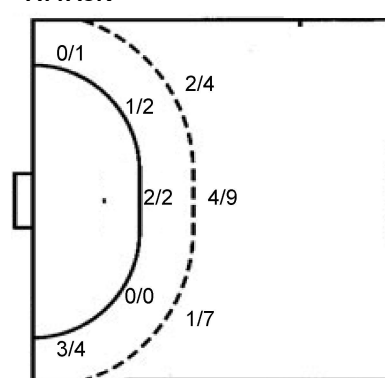

TOTAL

0/4		1/3
1/6	2/3	0/5
2/12	0/5	4/7

Shots by position

ATTACK

7m penalties 3/3
Fastbreak 1/2
Breakthrough 6/7
Long dist. 0/0

DEFENSE

7m penalties 6/6
Fastbreak 8/8
Breakthrough 10/13
Long dist. 0/0

Shooting statistics