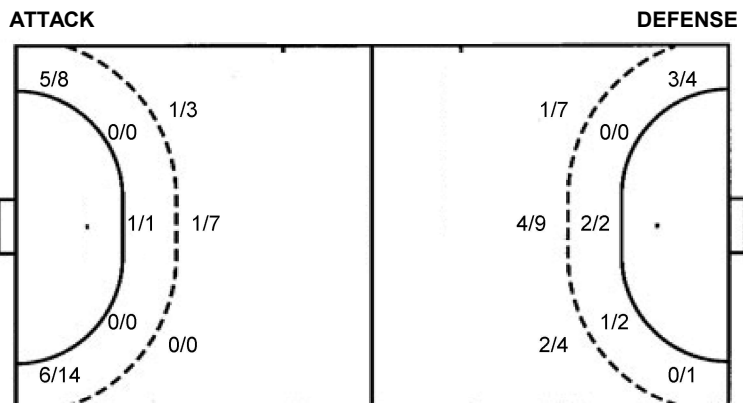

23rd IHF Women's Junior (U20) World Championship

Slovenia (Celje and Laško)

President's Cup II, 2. round

Match Team Statistics

Match No. 79

Argentina 23 - 38 Korea

(11 - 18) (12 - 20)

28.6.2022. 18:30

Attendance: 50

Arena Tri Lilije

Referees: Ante Mikelic (CRO) / Petar Paradina (CRO)

Shot distribution by player

9 H. Lee 1/1 0/1	11 S. Lee 1/1 1 miss. 1 block	13 E. Pak 1/1	14 H. Ko 1/1 1/1	17 J. Yeon 1/1 1/1 lob	20 E. Ji 0/1 1/1 1/1 1/1 1/1 2 post 1 miss. 1 block	22 S. Pak 0/1 1/1 1/2 1/1 1 post
23 J. Lee 2/2 2/2 lob	24 D. Shin 1/1 0/1 0/1 1 miss.	26 J. Park	27 J. Jeon 3/3 1/1 2/2 1/2	29 Y. Kim 1/1 1/1 1 miss.	33 Y. Lee 2/2 1/2 1/1 2/2 3/3 1/2 2 block	34 H. Choi 1 miss.

TOTAL

4/4		2/3
5/6	1/3	5/5
10/12	5/5	3/7

3 post 5 miss. 4 block 3/3 lob

Saves distribution goalkeepers

12 J. Lee 1/2 0/3 1/1 0/1	16 G. Lee 2/3 1/10 0/2 0/6	TOTAL 3/5 1/13 0/2 0/7

Shots by position

7m penalties 6/6
Fastbreak 8/8
Breakthrough 10/13
Long dist. 0/0

7m penalties 3/3
Fastbreak 1/2
Breakthrough 6/7
Long dist. 0/0

Shooting statistics

Position	Goals	Sav.	Miss.	Post	Blk.	Total	%
Back (9m)	2	2	2	0	4	10	20
Line (6m)	1	0	0	0	0	1	100
Wing	11	6	3	2	0	22	50
7m penalties	6	0	0	0	0	6	100
Fastbreak	8	0	0	0	0	8	100
Breakthrough	10	2	0	1	0	13	77
Total	38	10	5	3	4	60	63

Jersey number Tot. Total shooting 6m 6m (line) shooting 9m 9m shooting Wng Wing shooting FB Fastbreak sh. 7m 7m penalty sh.
Brk. Breakthrough sh. LD Long distance sh. As. Assists PC Pass clear chance E7 Earned 7m pen. TF Technical faults St. Steals
2m 2m punishments C7. Committed 7m E2 Earned 2m pun. YC. Yellow cards R/B Red/Blue cards Blk. Blocks S Starting Line-up