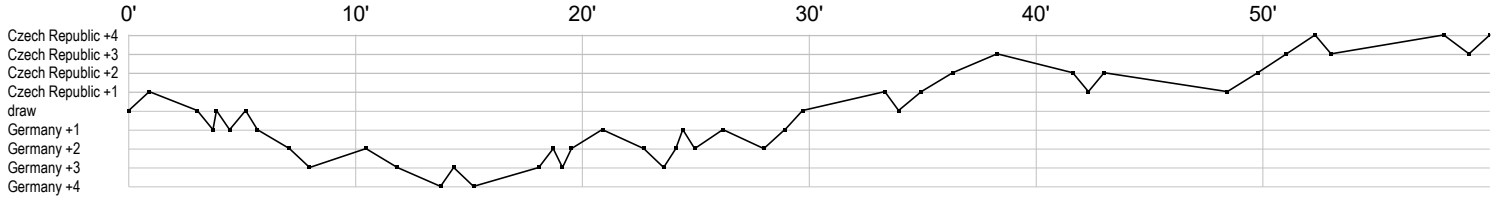

## Germany 20 - 24 Czech Republic

(14 - 14) (6 - 10)

27.6.2022. 20:30

Attendance: 100

Arena Golovec

Referees: Eskil Braseth (NOR) / Leif Andre Sundet (NOR)