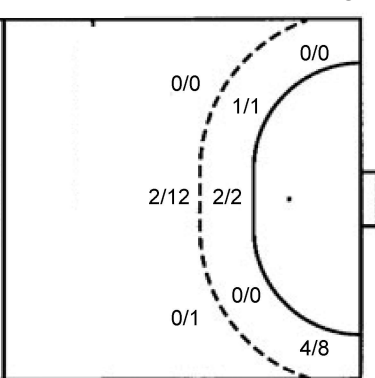

TOTAL

0/3		
0/1	2/2	0/3
0/4	4/7	0/4

Shots by position

ATTACK

7m penalties 4/5
Fastbreak 15/15
Breakthrough 4/8
Long dist. 0/0

DEFENSE

7m penalties 5/5
Fastbreak 0/0
Breakthrough 3/3
Long dist. 1/1

Shooting statistics