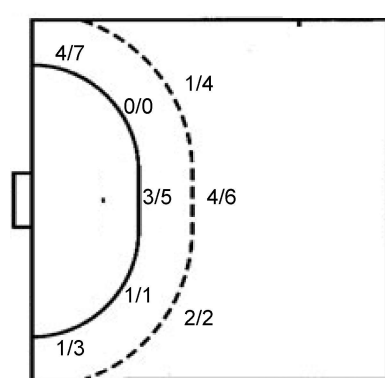

TOTAL

0/3		
0/1	2/2	0/3
0/4	4/7	0/4

Shots by position

ATTACK

7m penalties 4/5
Fastbreak 15/15
Breakthrough 4/8
Long dist. 0/0

DEFENSE

7m penalties 5/5
Fastbreak 0/0
Breakthrough 3/3
Long dist. 1/1

Shooting statistics