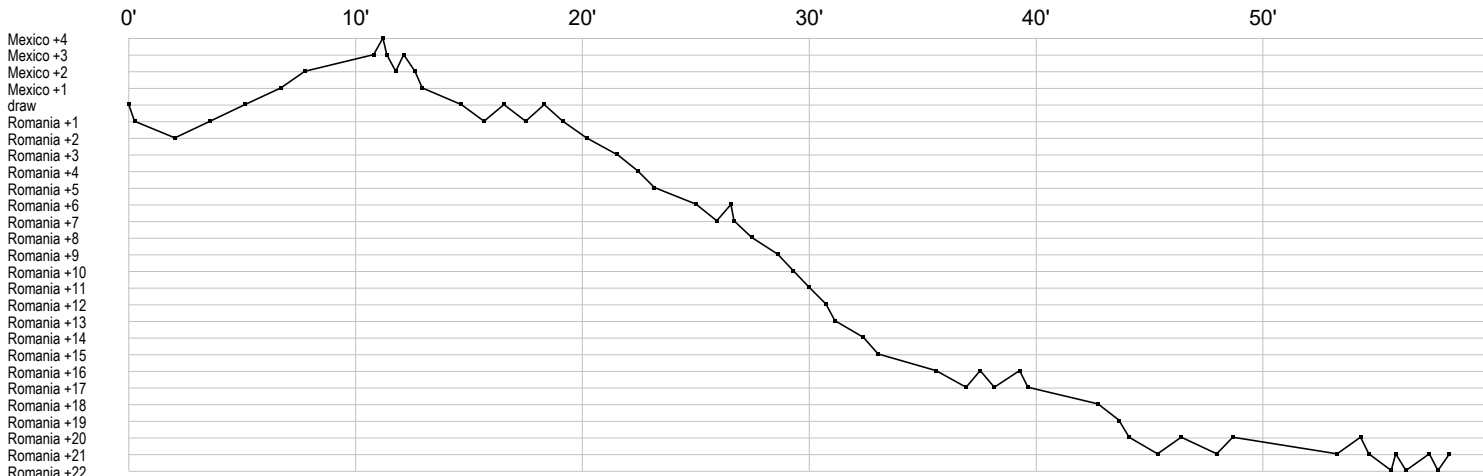

23rd IHF Women's Junior (U20) World Championship

Slovenia (Celje and Laško)

President's Cup III, 1. round

Match Team Statistics

Match No. 57

Romania 39 - 18 Mexico

(21 - 10) (18 - 8)

27.6.2022. 14:30

Attendance: 50

Arena Zlatorog

Referees: Hamdy Mahmoud (EGY) / Mahmoud Elbeltagy (EGY)

Romania

5 Lixandriou M					a				f
6 Coman A	g		g		f				g
9 Bichir M				a	p			f	f
10 Ion M	a	p						g	
17 Gogirla A							g	f	a
18 Darie S			g	xgyc		t	x		
19 Dumitrascu A		f		g	f	c		g	g
21 Aiilincai A	g	f							
23 Tirle B							g	x	g
27 Mihai M				g	ei	g	b	g	g
61 Preda C				r				s	r
77 Rus S		sr	r	r	r	r	s	r	r
89 Stoica A	f			g		ye		g	g
90 Voica E								bt	
96 Necula I			g	bg				f	
98 Matea L			f						a

Mexico

2 Orozco Lopez						f	a		
4 Antunes						c			
5 Verdugo Vejar	f	g		g	g	t	g	g	f
6 Govea								a	a
7 Leija Marquez								p	
8 Ibarra Salazar	g	g				f	e		t
10 Sanchez									t
11 Garcia									f
12 Gonzalez	r	r		s		rr	rr	s	r
13 Alcalá Luna K								2c	
16 Pastrana	g					t			
24 Venancio						r	r	r	r
26 Fernandez	e					2	f		r
97 Virgen						g	f		g

In game	g	Goal scored	f	Missed shot	a	Assist	t	Technical faults	b	Steal	
2	2min suspension	e	Earned 7m	c	Committed 7m	y	Yellow card	r	Red Card	k	Blue card
i	Earned 2min.	x	Block	4	4min suspension	p	Pass for clear chance	s	Saved shot	r	Received goal