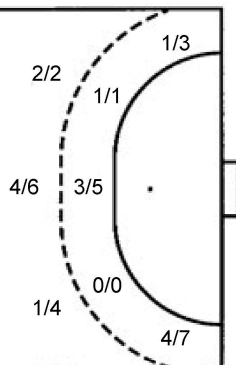

ATTACK

7m penalties 5/5
Fastbreak 0/0
Breakthrough 3/3
Long dist. 1/1

DEFENSE

7m penalties 4/5
Fastbreak 15/15
Breakthrough 4/8
Long dist. 0/0

Shooting statistics

Position	Goals	Sav.	Miss.	Post	Blk.	Total	%
Back (9m)	2	4	1	1	5	13	15
Line (6m)	3	0	0	0	0	3	100
Wing	4	2	1	1	0	8	50
7m penalties	5	0	0	0	0	5	100
Fastbreak	0	0	0	0	0	0	0
Breakthrough	3	0	0	0	0	3	100
Total	17	6	2	2	5	32	53