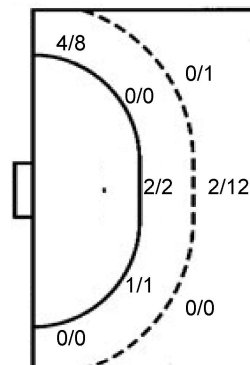

ATTACK

7m penalties 5/5
Fastbreak 0/0
Breakthrough 3/3
Long dist. 1/1

DEFENSE

7m penalties 4/5
Fastbreak 15/15
Breakthrough 4/8
Long dist. 0/0

Shooting statistics

Position	Goals	Sav.	Miss.	Post	Blk.	Total	%
Back (9m)	2	4	1	1	5	13	15
Line (6m)	3	0	0	0	0	3	100
Wing	4	2	1	1	0	8	50
7m penalties	5	0	0	0	0	5	100
Fastbreak	0	0	0	0	0	0	0
Breakthrough	3	0	0	0	0	3	100
Total	17	6	2	2	5	32	53