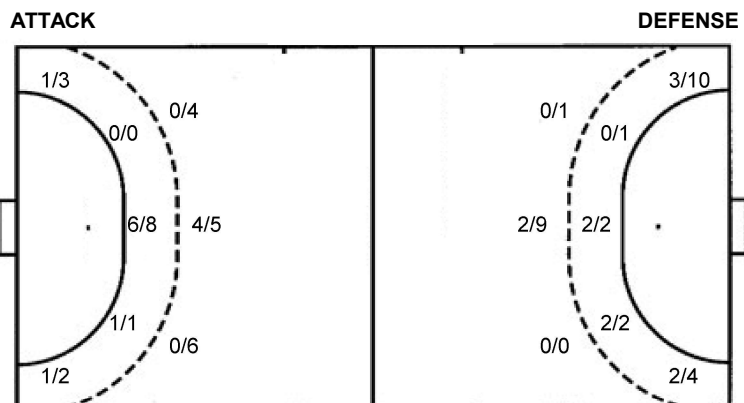

7m penalties	3/5	7m penalties	6/8
Fastbreak	3/4	Fastbreak	2/4
Breakthrough	2/4	Breakthrough	3/5
Long dist.	0/0	Long dist.	0/0

Shooting statistics

Position	Goals	Sav.	Miss.	Post	Blk.	Total	%
Back (9m)	4	6	2	2	1	15	27
Line (6m)	7	1	0	1	0	9	78
Wing	2	2	0	1	0	5	40
7m penalties	3	2	0	0	0	5	60
Fastbreak	3	0	0	1	0	4	75
Breakthrough	2	2	0	0	0	4	50
Total	21	13	2	5	1	42	50