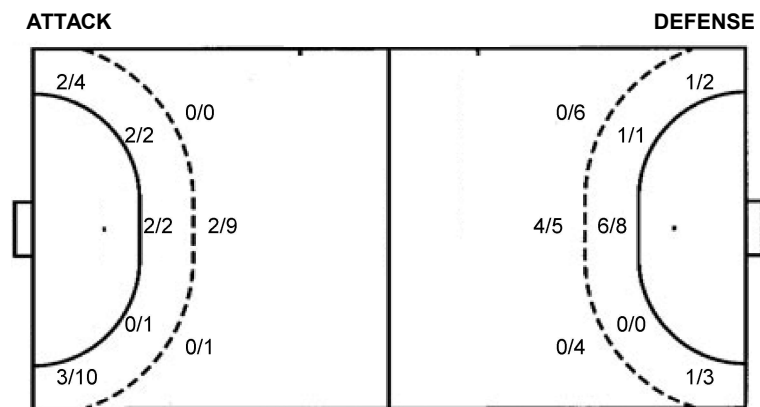

Shots by position

7m penalties	6/8	7m penalties	3/5
Fastbreak	2/4	Fastbreak	3/4
Breakthrough	3/5	Breakthrough	2/4
Long dist.	0/0	Long dist.	0/0

Shooting statistics

Position	Goals	Sav.	Miss.	Post	Blk.	Total	%
Back (9m)	2	0	2	0	6	10	20
Line (6m)	4	1	0	0	0	5	80
Wing	5	5	2	2	0	14	36
7m penalties	6	2	0	0	0	8	75
Fastbreak	2	1	0	1	0	4	50
Breakthrough	3	1	1	0	0	5	60
Total	22	10	5	3	6	46	48