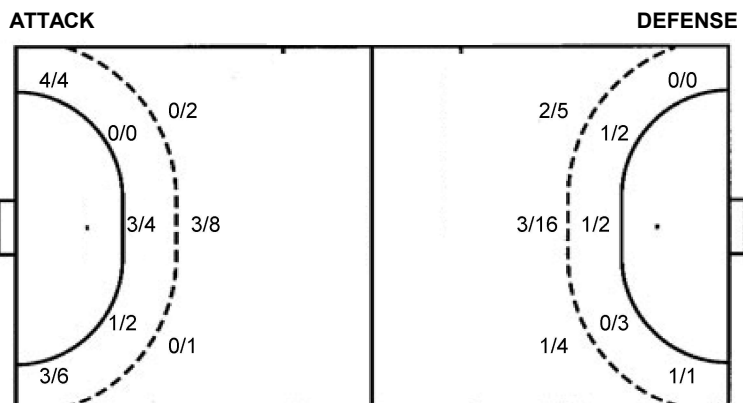

TOTAL

	1/1	3/3
2/6	0/2	1/2
10/14	2/2	8/8

2 post 2 miss. 1 block 2/3 lob

Saves distribution goalkeepers

1 J. Kadovic	12 M. Vujisic	TOTAL
0/1 1/1	0/3 1/3 2/2 3/4	0/4 2/4 2/2 4/5
1/1 0/1	3/12 3/3 1/6	3/12 3/3 1/7

Shots by position

7m penalties 3/3
Fastbreak 6/8
Breakthrough 6/8
Long dist. 0/0

7m penalties 1/2
Fastbreak 2/2
Breakthrough 10/13
Long dist. 0/1

Shooting statistics

Position	Goals	Sav.	Miss.	Post	Blk.	Total	%
Back (9m)	3	4	2	1	1	11	27
Line (6m)	4	2	0	0	0	6	67
Wing	7	2	0	1	0	10	70
7m penalties	3	0	0	0	0	3	100
Fastbreak	6	2	0	0	0	8	75
Breakthrough	6	2	0	0	0	8	75
Total	29	12	2	2	1	46	63