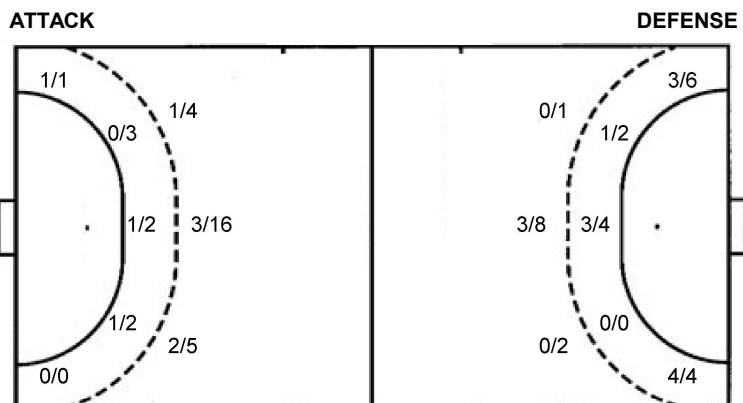

Shots by position

7m penalties 1/2
Fastbreak 2/2
Breakthrough 10/13
Long dist. 0/1

7m penalties 3/3
Fastbreak 6/8
Breakthrough 6/8
Long dist. 0/0

Shooting statistics

Position	Goals	Sav.	Miss.	Post	Blk.	Total	%
Back (9m)	6	10	4	1	4	25	24
Line (6m)	2	5	0	0	0	7	29
Wing	1	0	0	0	0	1	100
7m penalties	1	1	0	0	0	2	50
Fastbreak	2	0	0	0	0	2	100
Breakthrough	10	1	1	1	0	13	77
Total	22	17	5	2	4	50	44