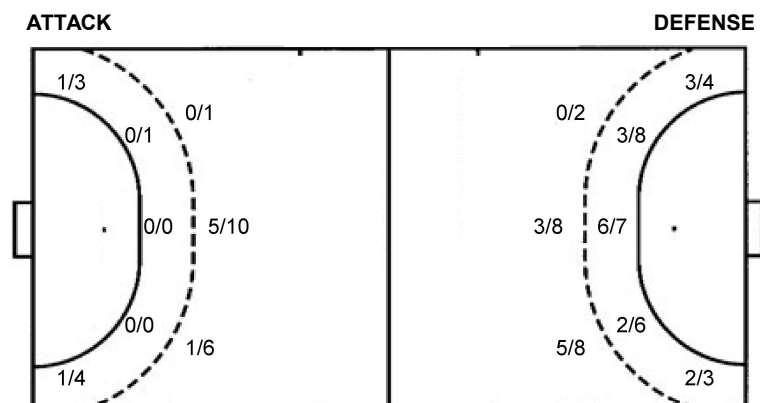

23rd IHF Women's Junior (U20) World Championship

Slovenia (Celje and Laško)

Group B, 3. round

Match Team Statistics

Match No. 44

Tunisia 35 - 24 Guinea

(17 - 10) (18 - 14)

25.6.2022. 12:30

Attendance: 60

Arena Tri Lilije

Referees: Mathias Sosa (URU) / Cristian Lemes (URU)

Shot distribution by player

3 F. Diarra 1 miss. 1/1 1/2 1/2	4 Y. Sylla 1 block 0/1 1/1 1/1	5 S. Tolno 3 post 1/1 1/1 1/3	6 A. Baradji 1 miss. 0/1 1/2 0/1	9 K. Dieye 1 miss. 2/2 1/1	10 M. Konate	11 F. Diallo 1 miss. 1 block 0/1 0/1 1/2	12 N. Camara	13 B. Camara	14 M. Youla	15 M. Kourouma 1 miss. 0/1 2/2	17 A. Barry	22 M. Nyamy Tchamy	TOTAL 3 post 5 miss. 2 block 3/5 3/7 6/11
													0/1 1/1 2/3 4/4 5/6

Saves distribution goalkeepers

1 T. Kaba 1/1 1/7 0/3	16 D. Cisse 0/1 1/1	26 A. Tubanza 0/4 0/1	TOTAL 1/1 1/12 0/4
0/2 2/3 5/11	1/1 0/1	0/1 0/4 1/3	1/3 2/4 3/6

Shots by position

7m penalties 3/3
Fastbreak 1/4
Breakthrough 12/17
Long dist. 0/1

7m penalties 1/1
Fastbreak 3/3
Breakthrough 7/9
Long dist. 0/1

Shooting statistics

Position	Goals	Sav.	Miss.	Post	Blk.	Total	%
Back (9m)	6	7	2	0	2	17	35
Line (6m)	0	1	0	0	0	1	0
Wing	2	3	2	0	0	7	29
7m penalties	3	0	0	0	0	3	100
Fastbreak	1	2	0	1	0	4	25
Breakthrough	12	2	1	2	0	17	71
Total	24	15	5	3	2	49	49

Jersey number Tot. Total shooting 6m 6m (line) shooting 9m 9m shooting Wng Wing shooting FB Fastbreak sh. 7m 7m penalty sh.
Brk. Breakthrough sh. LD Long distance sh. As. Assists PC Pass clear chance E7 Earned 7m pen. TF Technical faults St. Steals
2m 2m punishments C7. Committed 7m E2 Earned 2m pun. YC. Yellow cards R/B Red/Blue cards Blk. Blocks S Starting Line-up