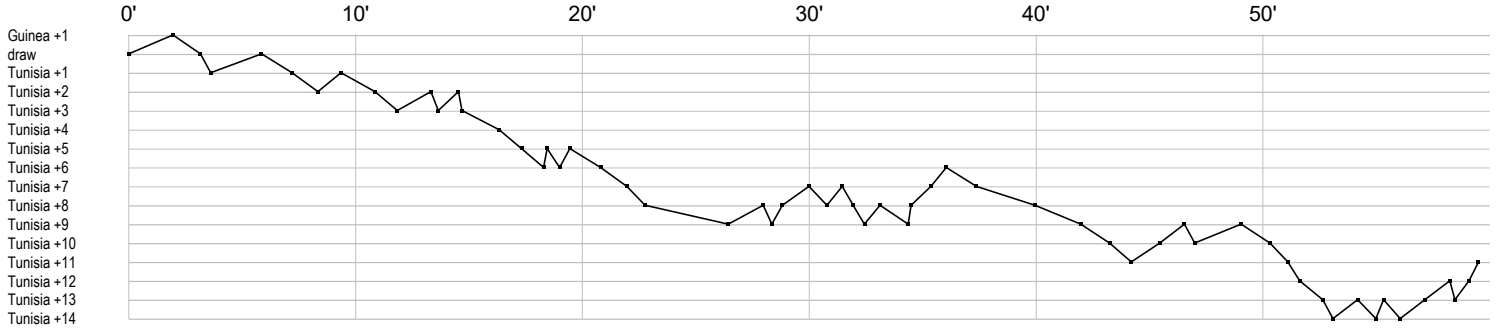

23rd IHF Women's Junior (U20) World Championship Slovenia (Celje and Laško)

Group B, 3. round

Match Team Statistics
Match No. 44

Tunisia 35 - 24 Guinea
(17 - 10) (18 - 14)

25.6.2022. 12:30
Attendance: 60
Arena Tri Lilije

Referees: Mathias Sosa (URU) / Cristian Lemes (URU)