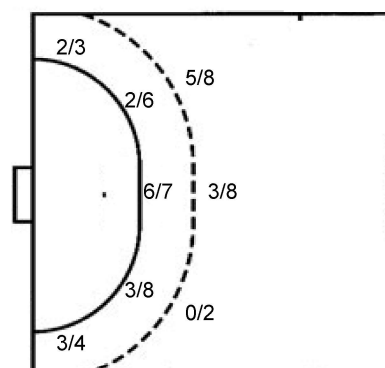

23rd IHF Women's Junior (U20) World Championship

Slovenia (Celje and Laško)

Group B, 3. round

Match Team Statistics

Match No. 44

Tunisia 35 - 24 Guinea

(17 - 10) (18 - 14)

25.6.2022. 12:30

Attendance: 60

Arena Tri Lilije

Referees: Mathias Sosa (URU) / Cristian Lemes (URU)

Shot distribution by player

2 R. Kriz

		1/1

7 A. Sallami

9 O. Yaacoub

1/1		0/1
	2/4	3/5

10 E. Zaidi

1/1		
		2/2

11 A. Jenzeri

		1/1
1/1	1/1	
2/2		

1 miss.

14 G. Jlassi

1/1		

15 N. Limem

		1/1
	1/1	1/2
1/1		3/5

1 post 1 miss.

18 S. Ben Hassine

		0/1
4/5		1/1
		0/1

1 miss.

19 S. Lahmar

21 D. Chandari

0/1		
1/1	0/1	
	1/2	2/2

1 post 1 block

22 M. Troudi

26 A. Ouertani

1/1	0/1	

1 post 1 miss.

33 O. Fallah

1/1		
1/1		

1 post

TOTAL

0/1		2/3
11/12	2/4	2/4
4/4	3/6	11/16

4 post 4 miss. 1 block

Saves distribution goalkeepers

12 M. Mejri

		0/1

16 B. Chemkhi

2/5	1/1	1/3
4/7	1/2	0/3
5/11		1/6

85 C. Ben Moussa

TOTAL

2/5	1/1	1/3
4/7	1/2	0/4
5/11		1/6

Shots by position

ATTACK

7m penalties 1/1
Fastbreak 3/3
Breakthrough 7/9
Long dist. 0/1

DEFENSE