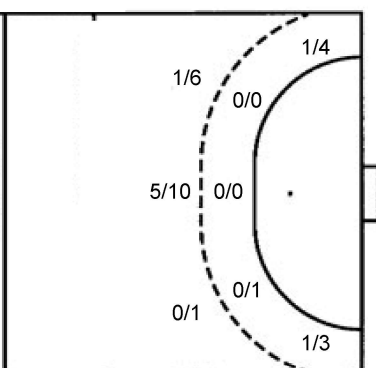

7m penalties 3/3
Fastbreak 1/4
Breakthrough 12/17
Long dist. 0/1

Shooting statistics

Position	Goals	Sav.	Miss.	Post	Blk.	Total	%
Back (9m)	8	7	2	0	1	18	44
Line (6m)	11	7	1	2	0	21	52
Wing	5	0	0	2	0	7	71
7m penalties	1	0	0	0	0	1	100
Fastbreak	3	0	0	0	0	3	100
Breakthrough	7	1	1	0	0	9	78
Total	35	15	4	4	1	59	59