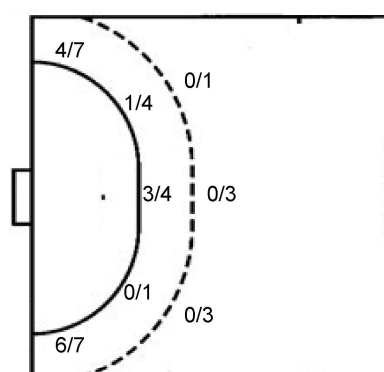

Shots by position

ATTACK

7m penalties 2/2
Fastbreak 2/3
Breakthrough 10/16
Long dist. 0/0

DEFENSE

7m penalties 6/6
Fastbreak 3/3
Breakthrough 11/13
Long dist. 0/1

Shooting statistics

Position	Goals	Sav.	Miss.	Post	Blk.	Total	%
Back (9m)	0	5	1	0	1	7	0
Line (6m)	4	2	2	1	0	9	44
Wing	10	3	0	1	0	14	71
7m penalties	2	0	0	0	0	2	100
Fastbreak	2	1	0	0	0	3	67
Breakthrough	10	3	1	2	0	16	63
Total	28	14	4	4	1	51	55