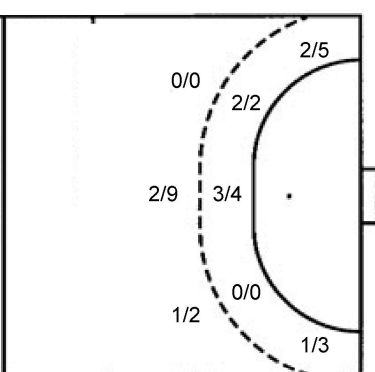

Shots by position

ATTACK

7m penalties 2/2
Fastbreak 2/3
Breakthrough 10/16
Long dist. 0/0

DEFENSE

7m penalties 6/6
Fastbreak 3/3
Breakthrough 11/13
Long dist. 0/1

Shooting statistics

Position	Goals	Sav.	Miss.	Post	Blk.	Total	%
Back (9m)	0	5	1	0	1	7	0
Line (6m)	4	2	2	1	0	9	44
Wing	10	3	0	1	0	14	71
7m penalties	2	0	0	0	0	2	100
Fastbreak	2	1	0	0	0	3	67
Breakthrough	10	3	1	2	0	16	63
Total	28	14	4	4	1	51	55