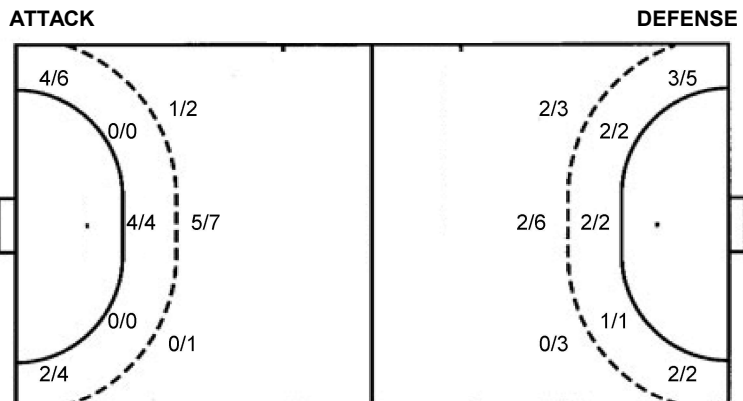

23rd IHF Women's Junior (U20) World Championship

Slovenia (Celje and Laško)

Group E, 3. round

Match Team Statistics

Match No. 41

Romania 25 - 32 Czech Republic

(14 - 14) (11 - 18)

25.6.2022. 16:30

Attendance: 100

Arena Golovec

Referees: Karim Gasmi (FRA) / Raouf Gasmi (FRA)

Shot distribution by player

2 K. Kőnigová 0/1 0/1	3 N. Melicharová 1/1	4 M. Daňková 1/1 1/1 1/1 1 block	5 A. Farářová 1/1	6 N. Kuxová 1/1 0/1 1/1	7 C. Roupcová	9 T. Vostárková 2/2
11 D. Holeňáková 1 post	13 L. Drozdová 2/2	14 B. Kroftová 1/1 1 post 1 miss.	18 K. Kubálková 1/1 1 miss. 3/4 lob	21 C. Cholevová 2/2 0/1 0/1 4/4 1 miss. 2 block	24 M. Machačová 1/1 1/1	25 M. Smějová 1/1 2/2

TOTAL

4/4	2/3
	2/6
13/13	1/2
7/7	

2 post 3 miss. 3 block 3/4 lob

Saves distribution goalkeepers

1 A. Srpová 0/1 1/2 3/5	16 Š. Spurná 0/2 0/3 1/5	TOTAL 0/3 1/5 4/10	2/6 0/1 2/2	1/3 1/2 0/1	3/9 1/3 2/3

Shots by position

7m penalties 4/5
Fastbreak 5/8
Breakthrough 7/10
Long dist. 0/0

7m penalties 5/6
Fastbreak 3/3
Breakthrough 3/6
Long dist. 0/0

Shooting statistics

Position	Goals	Sav.	Miss.	Post	Blk.	Total	%
Back (9m)	6	0	1	0	3	10	60
Line (6m)	4	0	0	0	0	4	100
Wing	6	2	1	1	0	10	60
7m penalties	4	1	0	0	0	5	80
Fastbreak	5	3	0	0	0	8	63
Breakthrough	7	1	1	1	0	10	70
Total	32	7	3	2	3	47	68

Jersey number Tot. Total shooting 6m 6m (line) shooting 9m 9m shooting Wng Wing shooting FB Fastbreak sh. 7m 7m penalty sh.
Brk. Breakthrough sh. LD Long distance sh. As. Assists PC Pass clear chance E7 Earned 7m pen. TF Technical faults St. Steals
2m 2m punishments C7. Committed 7m E2 Earned 2m pun. YC. Yellow cards R/B Red/Blue cards Blk. Blocks S Starting Line-up

Handball statistics and livescore by Toma-soft ltd (www.toma-soft.hr)