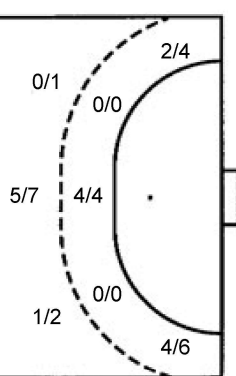

0/2		1/3
		3/5
0/11	1/2	0/4

TOTAL

0/4		1/3
		4/6
0/13	1/2	0/7

Shots by position

ATTACK

7m penalties 5/6
Fastbreak 3/3
Breakthrough 3/6
Long dist. 0/0

DEFENSE

7m penalties 4/5
Fastbreak 5/8
Breakthrough 7/10
Long dist. 0/0

Shooting statistics

Position	Goals	Sav.	Miss.	Post	Blk.	Total	%
Back (9m)	4	6	0	1	1	12	33
Line (6m)	5	0	0	0	0	5	100
Wing	5	1	0	1	0	7	71
7m penalties	5	1	0	0	0	6	83
Fastbreak	3	0	0	0	0	3	100
Breakthrough	3	3	0	0	0	6	50
Total	25	11	0	2	1	39	64