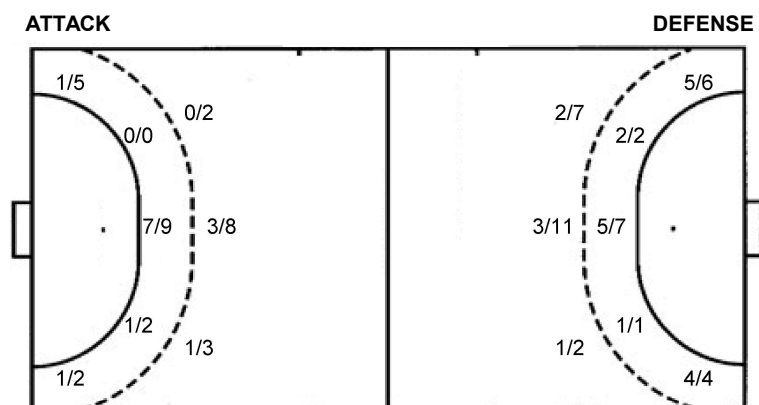

23rd IHF Women's Junior (U20) World Championship

Slovenia (Celje and Laško)

Group D, 3. round

Match Team Statistics

Match No. 40

France 34 - 34 Norway

(15 - 20) (19 - 14)

25.6.2022. 14:30

Attendance: 70

Arena Golovec

Referees: Heidy Elsaied (EGY) / Yasmina Elsaied (EGY)

Shot distribution by player

4 S. Delaye 0/1 2 post 1/1 lob	5 A. Frachon 0/1 0/1	6 L. Grandveau 1/1 1 post 1/1 lob 1/1 1/2 3/4 1/1	7 R. Kromoska 0/1 0/1	8 Z. Mlamali 0/1 0/1	9 K. Tshimanga 1/1 0/1 3/3 4/4	10 L. Modenel 0/1 0/1 1 post	14 C. Chambonnier 2/2 1/1 2/2 2 miss.	17 C. Kanoute 3/3 0/1 1/1 0/1 1/1 0/1 1 post 1 miss.	18 N. Ardouin 0/1 0/1	21 L. Fauvarque 0/1 0/1	22 H. Mathon 0/1 0/1	23 S. Bouktit 2/2 1/1 2 miss. 1/1 lob	TOTAL 9/10 0/1 2/2 0/1 1/2 1/3 9/10 1/4 8/8 5 post 5 miss. 3/3 lob

Saves distribution goalkeepers

1 M. Cantin 0/1	12 M. Halter 0/1 0/2 2/2 0/4 0/1 1/6	16 J. Kabeya Tshisola 0/1 2/2 2/8 1/1 3/5 5/6 1/4 1/4	TOTAL 0/2 2/2 2/10 1/1 5/7 5/11 1/5 2/10

Shots by position

Shooting statistics

Position	Goals	Sav.	Miss.	Post	Blk.	Total	%
Back (9m)	4	5	2	2	0	13	31
Line (6m)	8	1	2	0	0	11	73
Wing	2	3	0	2	0	7	29
7m penalties	4	0	1	0	0	5	80
Fastbreak	3	0	0	0	0	3	100
Breakthrough	12	1	0	1	0	14	86
Total	33	10	5	5	0	53	62

7m penalties 4/5
Fastbreak 3/3
Breakthrough 12/14
Long dist. 1/1

7m penalties 2/4
Fastbreak 2/2
Breakthrough 7/16
Long dist. 0/0

Jersey number Tot. Total shooting 6m 6m (line) shooting 9m 9m shooting Wng Wing shooting FB Fastbreak sh. 7m 7m penalty sh.
Brk. Breakthrough sh. LD Long distance sh. As. Assists PC Pass clear chance E7 Earned 7m pen. TF Technical faults St. Steals
2m 2m punishments C7. Committed 7m E2 Earned 2m pun. YC. Yellow cards R/B Red/Blue cards Blk. Blocks S Starting Line-up

Handball statistics and livescore by Toma-soft ltd (www.toma-soft.hr)