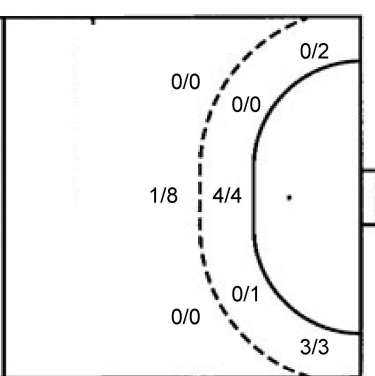

0/5	0/3	1/4
2/2		2/2
2/6	0/1	0/1

TOTAL

0/5	0/3	2/6
3/3		2/2
2/9	0/2	0/6

Shots by position

ATTACK

7m penalties 3/3
Fastbreak 2/2
Breakthrough 5/7
Long dist. 0/0

DEFENSE

7m penalties 8/9
Fastbreak 3/5
Breakthrough 9/11
Long dist. 0/0

Shooting statistics

Position	Goals	Sav.	Miss.	Post	Blk.	Total	%
Back (9m)	7	9	6	4	0	26	27
Line (6m)	0	1	0	0	0	1	0
Wing	5	0	0	1	0	6	83
7m penalties	3	0	0	0	0	3	100
Fastbreak	2	0	0	0	0	2	100
Breakthrough	5	1	1	0	0	7	71
Total	22	11	7	5	0	45	49