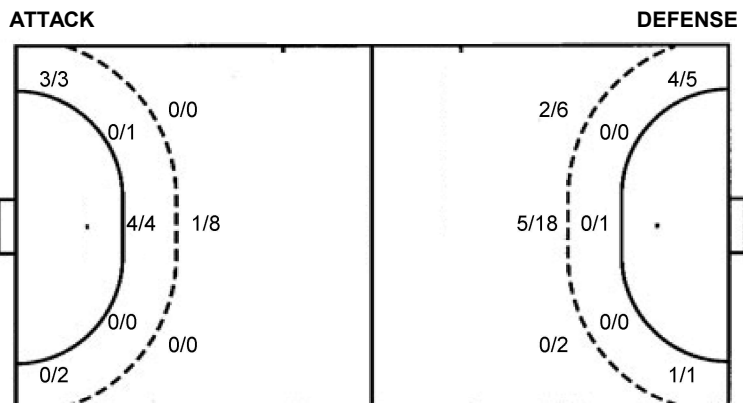

23rd IHF Women's Junior (U20) World Championship

Slovenia (Celje and Laško)

Group D, 3. round

Match Team Statistics

Match No. 39

Brazil 22 - 28 Korea

(10 - 13) (12 - 15)

25.6.2022. 12:30

Attendance: 50

Arena Golovec

Referees: Christian Hannes (GER) / David Hannes (GER)

Shot distribution by player

7 W. Lee 1 post 1/1	9 H. Lee 1 miss. 1/1 2/2 1/1	11 S. Lee 1 post	13 E. Pak 1/1	14 H. Ko 1/1 lob	17 J. Yeon 1 post 1/1 0/1 0/1	20 E. Ji 1 miss. 1 block 3/4 2/3 1/1
23 J. Lee 0/2	24 D. Shin	26 J. Park 1/1	27 J. Jeon 2/2	29 Y. Kim	33 Y. Lee 1 post 0/1 0/1 2/2 3/3	34 H. Choi 3/3 1/2 2/2

TOTAL

5/5	3/3	4/6
0/3		0/2
7/9	2/2	6/6

3 post 2 miss. 1 block 1/1 lob

Saves distribution goalkeepers

12 J. Lee 0/1 0/1 0/1 0/1 0/1	16 G. Lee 0/3 0/1 1/4 1/3 1/2 1/2 4/7 1/1 2/4	TOTAL 0/4 0/2 1/5 1/3 1/2 1/2 4/8 1/1 2/5

Shots by position

7m penalties 8/9
Fastbreak 3/5
Breakthrough 9/11
Long dist. 0/0

7m penalties 3/3
Fastbreak 2/2
Breakthrough 5/7
Long dist. 0/0

Shooting statistics

Position	Goals	Sav.	Miss.	Post	Blk.	Total	%
Back (9m)	1	3	1	2	1	8	13
Line (6m)	4	1	0	0	0	5	80
Wing	3	1	0	1	0	5	60
7m penalties	8	1	0	0	0	9	89
Fastbreak	3	1	1	0	0	5	60
Breakthrough	9	2	0	0	0	11	82
Total	28	9	2	3	1	43	65

Jersey number Tot. Total shooting 6m 6m (line) shooting 9m 9m shooting Wng Wing shooting FB Fastbreak sh. 7m 7m penalty sh.
Brk. Breakthrough sh. LD Long distance sh. As. Assists PC Pass clear chance E7 Earned 7m pen. TF Technical faults St. Steals
2m 2m punishments C7. Committed 7m E2 Earned 2m pun. YC. Yellow cards R/B Red/Blue cards Blk. Blocks S Starting Line-up

Handball statistics and livescore by Toma-soft ltd (www.toma-soft.hr)