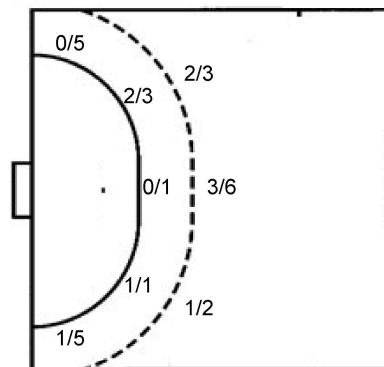

TOTAL

2/17		0/8
1/3	3/3	0/2
0/6	1/2	0/8

Shots by position

ATTACK

7m penalties 0/4
Fastbreak 0/0
Breakthrough 4/8
Long dist. 0/0

DEFENSE

7m penalties 3/5
Fastbreak 13/15
Breakthrough 8/12
Long dist. 0/1

Shooting statistics