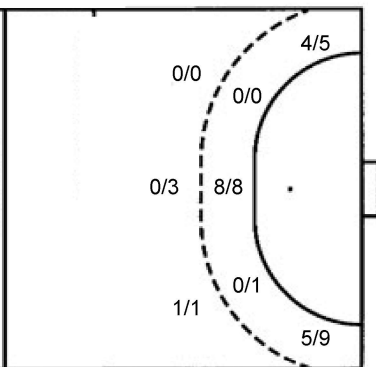

TOTAL

2/17		0/8
1/3	3/3	0/2
0/6	1/2	0/8

Shots by position

ATTACK

7m penalties 0/4
Fastbreak 0/0
Breakthrough 4/8
Long dist. 0/0

DEFENSE

7m penalties 3/5
Fastbreak 13/15
Breakthrough 8/12
Long dist. 0/1

Shooting statistics