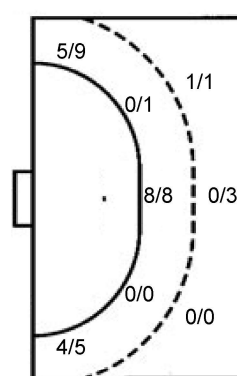

23rd IHF Women's Junior (U20) World Championship

Slovenia (Celje and Laško)

Group F, 2. round

Match Team Statistics

Match No. 31

Mexico 14 - 42 Germany

(7 - 22) (7 - 20)

24.6.2022. 16:30

Attendance: 55

Arena Golovec

Referees: Eunha Lee (KOR) / Gaeul Lee (KOR)

Shot distribution by player

5 M. Pfeleiderer

1/1		
		1/1

6 L. Joergens

1/1		2/2
0/1		
1/1		1/1

7 L. Seidel

2/2		1/1
		1/1

8 E. Hertha

2/2		
1/1		

1 post 1 miss.

9 M. Ziercke

1/2		3/3
	0/1	
		3/3

10 L. Heider

1/1		1/1
	0/1	
		1/1

1 post 1 miss.

11 J. Tietjen

4/4		
2/2	1/2	

13 N. Engel

1/1		

2 post

14 E. Ruwe

1/1		
		1/1

1 miss.

15 L. Ruwe

1/2		
		1/1
		1/1

1 miss.

19 J. Schaub

1/1		1/1
1/1		

20 L. Gerstweiler

21 S. Weyers

1/1		

1 miss.

23 T. Bessert

1/1		
	0/1	

TOTAL

15/17		8/8
2/3	0/3	2/2
6/6	1/2	8/8

4 post 5 miss.

Saves distribution goalkeepers

12 A. Humpert

1/1		0/2
		1/1
5/7	3/4	0/2

16 A. Krueger

0/1		1/1
		1/2
4/7	1/2	3/4

TOTAL

1/2		1/3
		2/3
9/14	4/6	3/6

Shots by position

ATTACK

7m penalties 3/5
Fastbreak 13/15
Breakthrough 8/12
Long dist. 0/1