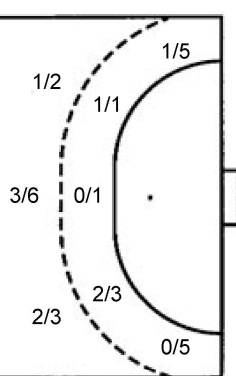

DEFENSE

7m penalties 0/4
Fastbreak 0/0
Breakthrough 4/8
Long dist. 0/0

Shooting statistics

Position	Goals	Sav.	Miss.	Post	Blk.	Total	%
Back (9m)	1	2	1	0	0	4	25
Line (6m)	8	0	1	0	0	9	89
Wing	9	3	1	1	0	14	64
7m penalties	3	0	1	1	0	5	60
Fastbreak	13	2	0	0	0	15	87
Breakthrough	8	0	1	3	0	12	67
Total	42	7	5	5	0	59	71

Jersey number Tot. Total shooting 6m 6m (line) shooting 9m 9m shooting Wng Wing shooting FB Fastbreak sh. 7m 7m penalty sh.
Brk. Breakthrough sh. LD Long distance sh. As. Assists PC Pass clear chance E7 Earned 7m pen. TF Technical faults St. Steals
2m 2m punishments C7. Committed 7m E2 Earned 2m pun. YC. Yellow cards R/B Red/Blue cards Blk. Blocks S Starting Line-up