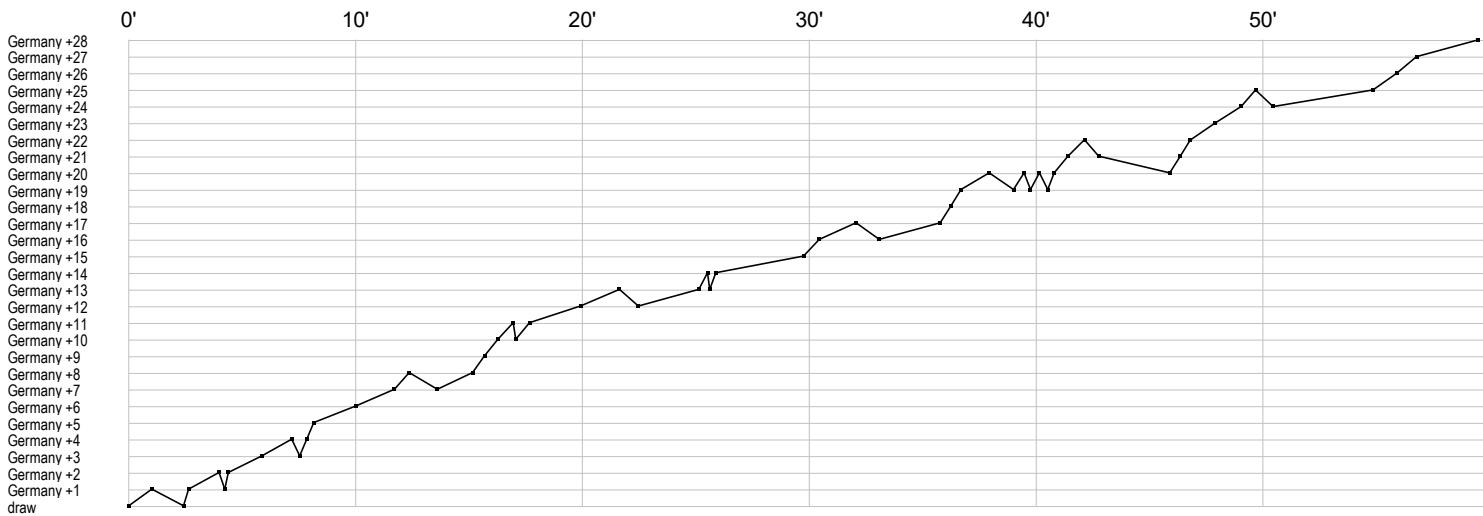

23rd IHF Women's Junior (U20) World Championship

Slovenia (Celje and Laško)

Group F, 2. round

Match Team Statistics

Match No. 31

Mexico 14 - 42 Germany

(7 - 22) (7 - 20)

24.6.2022. 16:30

Attendance: 55

Arena Golovec

Referees: Eunha Lee (KOR) / Gaeul Lee (KOR)