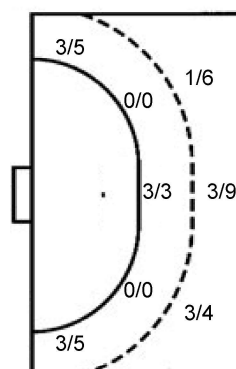

TOTAL

0/5		1/4
3/5	2/2	2/4
0/8	0/2	0/2

Shots by position

ATTACK

7m penalties	2/3
Fastbreak	8/9
Breakthrough	5/12
Long dist.	0/0

DEFENSE

7m penalties	3/4
Fastbreak	0/0
Breakthrough	11/17
Long dist.	0/0

Shooting statistics