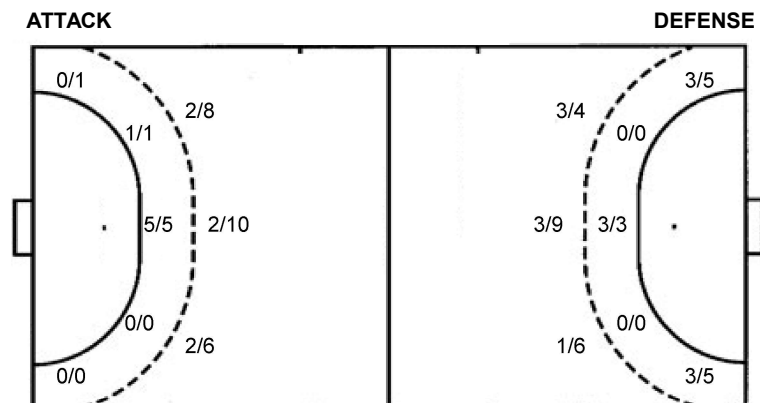

Shots by position

7m penalties 3/4
Fastbreak 0/0
Breakthrough 11/17
Long dist. 0/0

7m penalties 2/3
Fastbreak 8/9
Breakthrough 5/12
Long dist. 0/0

Shooting statistics

Position	Goals	Sav.	Miss.	Post	Blk.	Total	%
Back (9m)	6	6	4	1	7	24	25
Line (6m)	6	0	0	0	0	6	100
Wing	0	1	0	0	0	1	0
7m penalties	3	0	1	0	0	4	75
Fastbreak	0	0	0	0	0	0	0
Breakthrough	11	2	3	1	0	17	65
Total	26	9	8	2	7	52	50