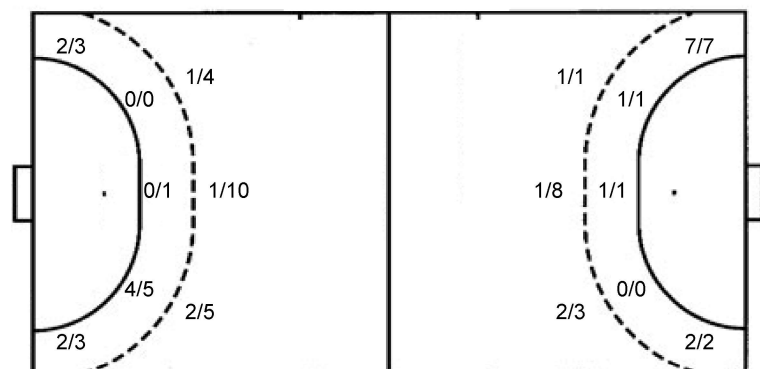

Shots by position

ATTACK

DEFENSE

7m penalties 1/1
Fastbreak 1/1
Breakthrough 5/7
Long dist. 1/5

7m penalties 1/1
Fastbreak 4/5
Breakthrough 10/12
Long dist. 1/1

Shooting statistics

Position	Goals	Sav.	Miss.	Post	Blk.	Total	%
Back (9m)	4	7	4	1	3	19	21
Line (6m)	4	2	0	0	0	6	67
Wing	4	2	0	0	0	6	67
7m penalties	1	0	0	0	0	1	100
Fastbreak	1	0	0	0	0	1	100
Breakthrough	5	1	1	0	0	7	71
Total	19	12	5	1	3	40	48