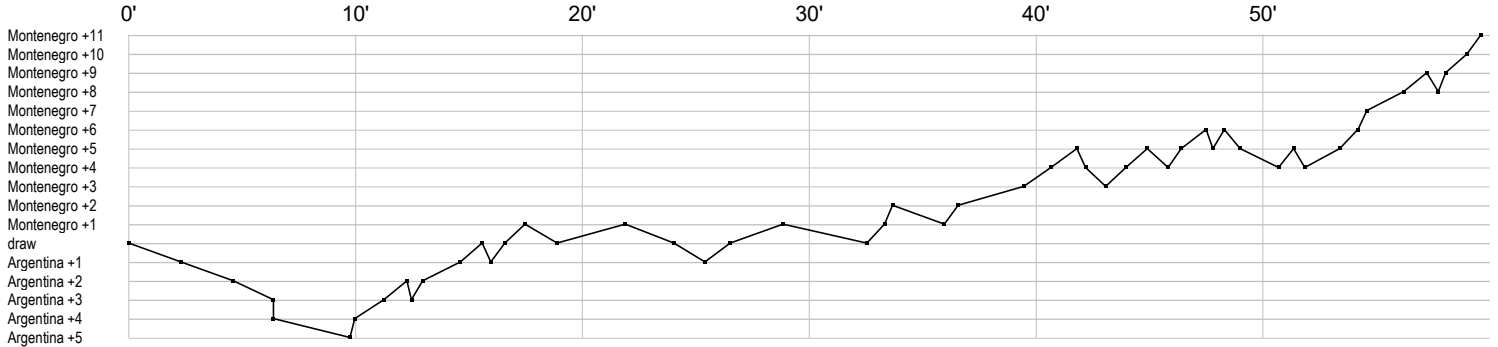

23rd IHF Women's Junior (U20) World Championship

Slovenia (Celje and Laško)

Group C, 2. round

Match Team Statistics

Match No. 21

Argentina 20 - 31 Montenegro

(10 - 11) (10 - 20)

23.6.2022. 14:30
Attendance: 50
Arena Golovec

Referees: Eskil Braseth (NOR) / Leif Andre Sundet (NOR)

Argentina

Player	0-10'	10-20'	20-30'	30-40'	40-50'
1 Aballay A	s s	r r r r f r r r r	s i s r	r	r r r r r r r r r r
2 Rivadeneira S	f g f		g t	g a	f f g f g 2
3 Romero M	i	fg	g tc	a t tt	g g t
5 Corvalan M				g g	i
6 Ojea Cristiano	f g ag	g p f t t	t pf	a t b t g	a a f f
7 Lang M					
8 Lezana O					
9 Garcia D			t t ei	f	f i i a f
10 Luque C		t fg	f	x	g g g f
11 Catera V		f			g g
12 Santamaria A					r r r r r
13 Hoh M		x f	x		a f
14 Lusarreta					
15 Cattone A			g 2		
23 Malventano F					
34 Frelier B		t	t	f	a p bf f

Montenegro

Player	0-10'	10-20'	20-30'	30-40'	40-50'
1 Kadovic J	r s r s r r	r s r	r r r s s	r	
2 Marsenić A	f	g	g 2f	g g g	g a
3 Andusic M					
4 Mehmedovic					
5 Marsenić G	t f t p t p	g g g g	f b f t p t 2	f r	
6 Radovic A				f	g a a g
7 Kadović N		g	b g c2	g	g g g g
8 Pejovic N		a			
9 Gugac S	p				g g g
10 Durovic I					
11 Zecevic S	f				a
12 Vujisic M				s r	s r r sa r r r r r a s r s
13 Popovic A	2	t t	b t e	ga	b x g
14 Krivokapic A				t	2 2
15 Rackovic B					
17 Novović M		g t a	f ba	t a i f xbg	x ag a f a t t a gi a t

In game	g Goal scored	f Missed shot	a Assist	t Technical faults	b Steal
2 2min suspension	e Earned 7m	c Committed 7m	y Yellow card	r Red Card	k Blue card
i Earned 2min.	x Block	4 4min suspension	p Pass for clear chance	s Saved shot	r Received goal