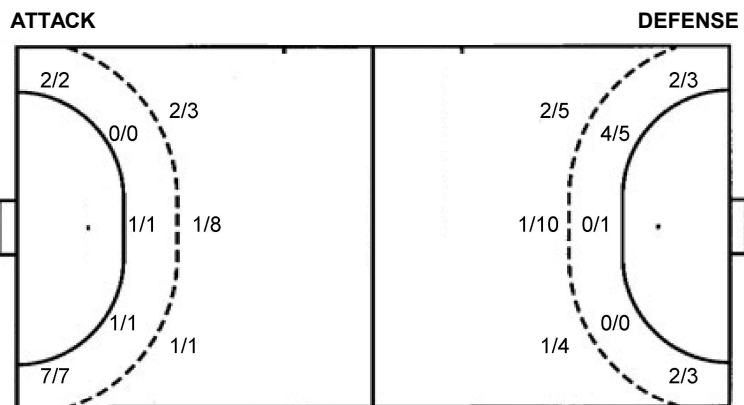

Shots by position

Shooting statistics

Position	Goals	Sav.	Miss.	Post	Blk.	Total	%
Back (9m)	4	3	2	0	3	12	33
Line (6m)	2	0	0	0	0	2	100
Wing	9	0	0	0	0	9	100
7m penalties	1	0	0	0	0	1	100
Fastbreak	4	1	0	0	0	5	80
Breakthrough	10	0	2	0	0	12	83
Total	30	4	4	0	3	41	73