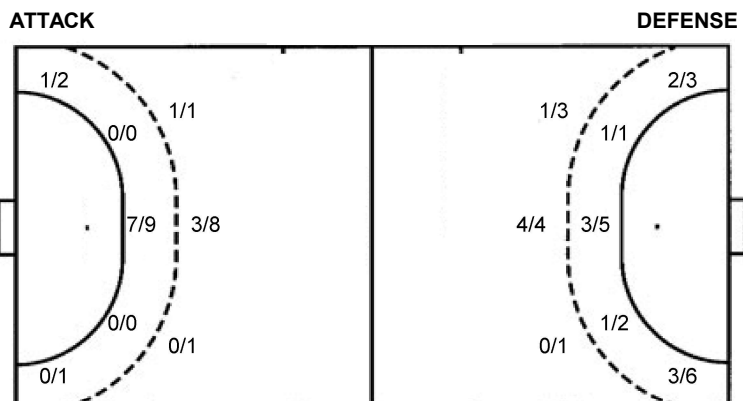

23rd IHF Women's Junior (U20) World Championship

Slovenia (Celje and Laško)

Group A, 2. round

Match Team Statistics

Match No. 20

Japan 42 - 22 India

(17 - 12) (25 - 10)

23.6.2022. 20:30

Attendance: 60

Arena Zlatorog

Referees: Agustin Conberse (ARG) / Santiago Correa (ARG)

Shot distribution by player

2 . Monika	3 . Gourav	4 . Bhawana	5 P. Thakur	7 I. Kumari	8 V. Jakhar	9 . Priyanka
0/1		5/5				1/1
		0/1	0/1			1/1
		0/1 2/2	2/2 1/1			4/4 0/1
		1 post 3 miss.	1 miss.			
10 . Priya	11 P. Kanwar	13 M. Ray	14 . Jassi	15 . Meenu	17 M. Chaudhary	TOTAL
			0/1			5/5
			2/2 1/1 2/3			0/2 0/1 2/2
		1 miss.	1 post			8/9 2/4 4/5
						2 post 5 miss.

Saves distribution goalkeepers

1 C. Devi	12 . Manju	16 A. Afzal	TOTAL
0/3 0/1 0/1			0/3 0/1 0/1
2/5			2/5
1/15 2/5 0/14			1/15 2/5 0/14

Shots by position

7m penalties 5/8
Fastbreak 1/1
Breakthrough 4/5
Long dist. 0/0

7m penalties 3/6
Fastbreak 17/20
Breakthrough 7/9
Long dist. 0/0

Shooting statistics

Position	Goals	Sav.	Miss.	Post	Blk.	Total	%
Back (9m)	4	2	2	2	0	10	40
Line (6m)	7	2	0	0	0	9	78
Wing	1	0	2	0	0	3	33
7m penalties	5	2	1	0	0	8	63
Fastbreak	1	0	0	0	0	1	100
Breakthrough	4	1	0	0	0	5	80
Total	22	7	5	2	0	36	61

Jersey number Tot. Total shooting 6m 6m (line) shooting 9m 9m shooting Wng Wing shooting FB Fastbreak sh. 7m 7m penalty sh.
Brk. Breakthrough sh. LD Long distance sh. As. Assists PC Pass clear chance E7 Earned 7m pen. TF Technical faults St. Steals
2m 2m punishments C7. Committed 7m E2 Earned 2m pun. YC. Yellow cards R/B Red/Blue cards Blk. Blocks S Starting Line-up