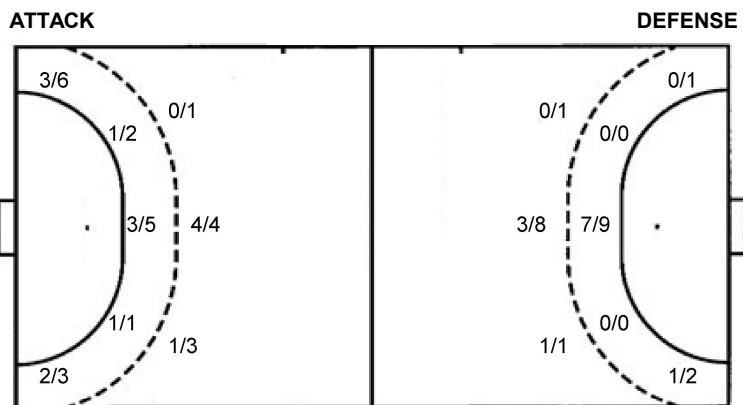

Shooting statistics

Position	Goals	Sav.	Miss.	Post	Blk.	Total	%
Back (9m)	5	2	0	1	0	8	63
Line (6m)	5	1	1	1	0	8	63
Wing	5	0	1	3	0	9	56
7m penalties	3	2	1	0	0	6	50
Fastbreak	17	2	0	1	0	20	85
Breakthrough	7	0	0	2	0	9	78
Total	42	7	3	8	0	60	70