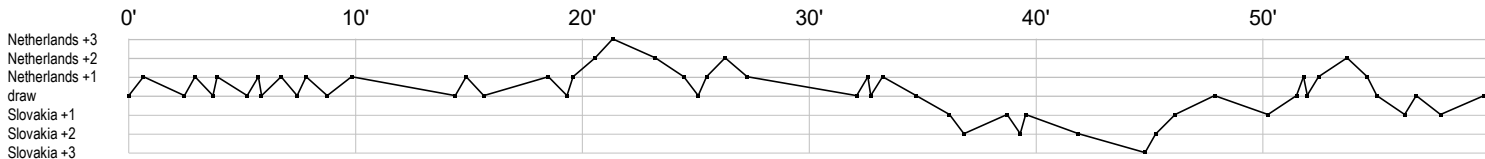

23rd IHF Women's Junior (U20) World Championship

Slovenia (Celje and Laško)

Group A, 2. round

Match Team Statistics

Match No. 19

Slovakia 27 - 27 Netherlands

(13 - 14) (14 - 13)

23.6.2022. 18:30

Attendance: 200

Arena Zlatorog

Referees: Mathias Sosa (URU) / Cristian Lemes (URU)