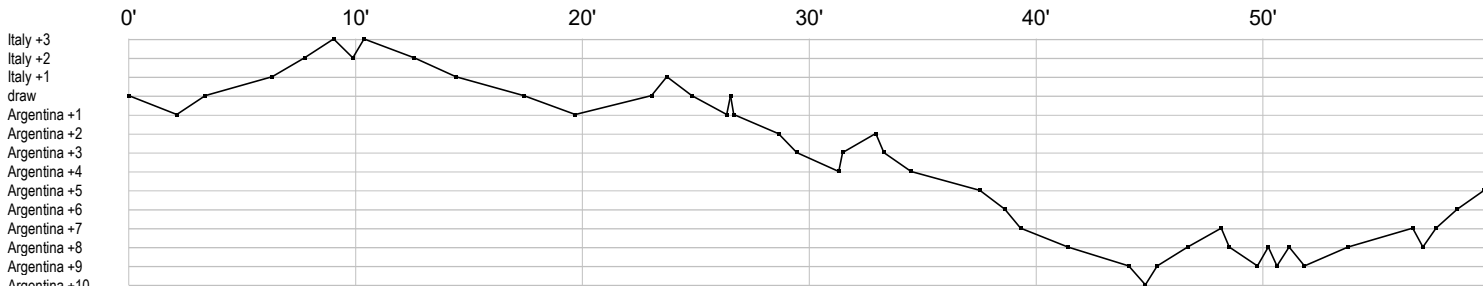

23rd IHF Women's Junior (U20) World Championship

Slovenia (Celje and Laško)

Group C, 1. round

23rd IHF WOMEN'S
HANDBALL WORLD
CHAMPIONSHIP
SLOVENIA 2022

Match Team Statistics

Match No. 15

Argentina 25 - 20 Italy

(11 - 8) (14 - 12)

22.6.2022. 18:30

Attendance:

Arena Tri Lilije

Referees: Hamdy Mahmoud (EGY) / Mahmoud Elbeltagy (EGY)

Argentina

1 Aballay A	s r s r r r r r s s s s s s r r s r s s sr
2 Rivadeneira S	g g f t g 2 t p g t
3 Romero M	f f g p p g i p t bg g f g
5 Corvalan M	2 2 f g g
6 Ojea Cristino	e f b t f a f g cf ei a f
7 Lang M	
8 Lezana O	a f 2
9 Garcia D	t f g f g a e
10 Luque C	gf
11 Catera V	f g
12 Santamaria A	r s r r r s r s r r r r
13 Hoh M	2 t g 2 f g t t a t
14 Lusarreta	f f
15 Cattone A	f t
23 Malventano F	x c f t
34 Frelier B	f g f 2 t b g i f g eg g 2 f bg f t

Italy

1 Di Giugno S	r s s r r r s r r a r r r r s r s r r s r sr
2 Podda L	t g
4 Mangone A	i t gr
6 Ponti L	p t f b gt t g
7 Notarianni M	f f gf f b f b
8 Eghianruwa B	f gi t f t i f g e g
9 Gozzi G	g g 2
10 Girlanda E	t
11 Fabbo G	g f i f y f t f g t t c 2 f i t f
14 Iyamu C	g c a f
15 Manojlovic R	f g g a f i p f 2 fa t f g f f c f i f px a f a
16 Cabrini M	r s r s r r s r r r r s t s r
19 Gislimberti A	t f c g t e
20 Eghianruwa S	
29 Chianese G	
32 Rossomando	f g g b

In game	g Goal scored	f Missed shot	a Assist	t Technical faults	b Steal
2 2min suspension	e Earned 7m	c Committed 7m	y Yellow card	r Red Card	k Blue card
i Earned 2min.	x Block	4 4min suspension	p Pass for clear chance	s Saved shot	r Received goal