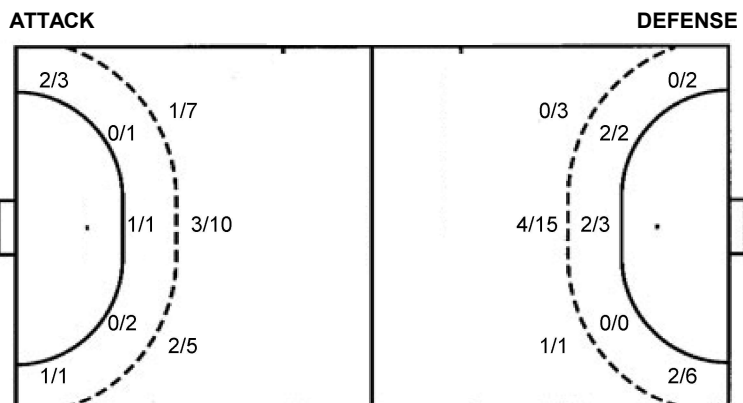

Shots by position

7m penalties	2/2	7m penalties	4/4
Fastbreak	4/5	Fastbreak	3/3
Breakthrough	4/9	Breakthrough	5/9
Long dist.	0/2	Long dist.	2/2

Shooting statistics

Position	Goals	Sav.	Miss.	Post	Blk.	Total	%
Back (9m)	6	9	3	3	1	22	27
Line (6m)	1	2	1	0	0	4	25
Wing	3	0	0	1	0	4	75
7m penalties	2	0	0	0	0	2	100
Fastbreak	4	0	0	1	0	5	80
Breakthrough	4	4	0	1	0	9	44
Total	20	15	4	6	1	46	43