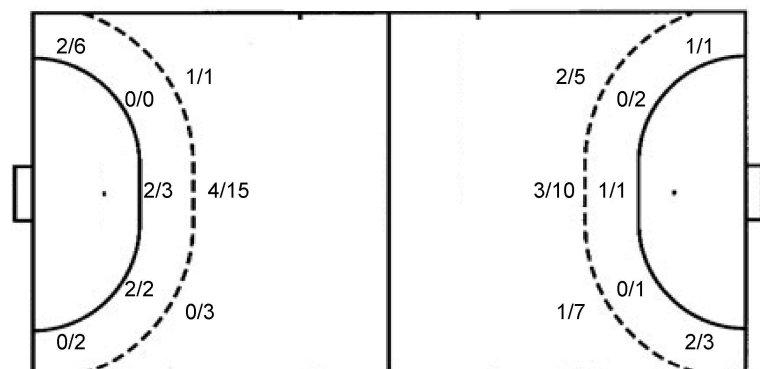

ATTACK

DEFENSE

7m penalties 4/4
Fastbreak 3/3
Breakthrough 5/9
Long dist. 2/2

7m penalties 2/2
Fastbreak 4/5
Breakthrough 4/9
Long dist. 0/2

Shooting statistics

Position	Goals	Sav.	Miss.	Post	Blk.	Total	%
Back (9m)	5	7	4	2	1	19	26
Line (6m)	4	1	0	0	0	5	80
Wing	2	2	3	1	0	8	25
7m penalties	4	0	0	0	0	4	100
Fastbreak	3	0	0	0	0	3	100
Breakthrough	5	2	1	1	0	9	56
Total	23	12	8	4	1	48	48