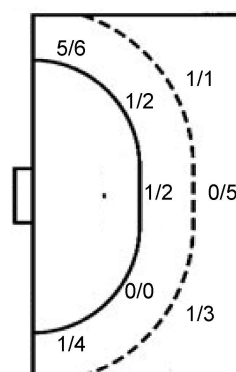

Shots by position

ATTACK

7m penalties 5/9
Fastbreak 2/2
Breakthrough 12/17
Long dist. 0/0

DEFENSE

7m penalties 0/3
Fastbreak 4/5
Breakthrough 12/14
Long dist. 0/0

Shooting statistics

Position	Goals	Sav.	Miss.	Post	Blk.	Total	%
Back (9m)	2	4	1	0	2	9	22
Line (6m)	2	2	0	0	0	4	50
Wing	6	1	2	1	0	10	60
7m penalties	5	3	0	1	0	9	56
Fastbreak	2	0	0	0	0	2	100
Breakthrough	12	3	0	2	0	17	71
Total	29	13	3	4	2	51	57