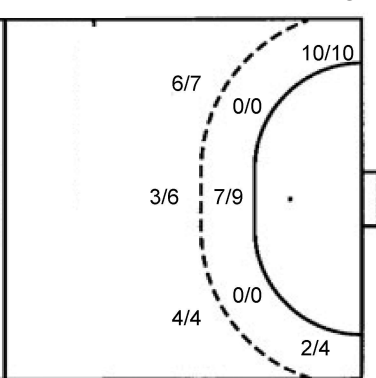

TOTAL

0/9	0/2	1/8
1/6	1/1	0/5
0/4	0/2	1/2

Shots by position

ATTACK

7m penalties 1/3
Fastbreak 1/2
Breakthrough 3/5
Long dist. 0/0

DEFENSE

7m penalties 3/3
Fastbreak 4/4
Breakthrough 0/2
Long dist. 0/0

Shooting statistics