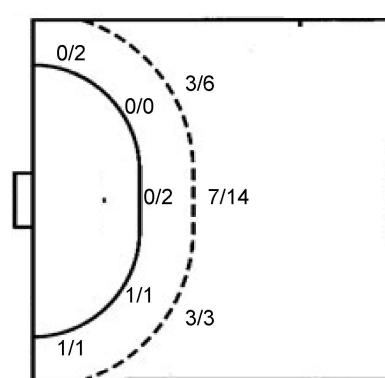

TOTAL

0/9	0/2	1/8
1/6	1/1	0/5
0/4	0/2	1/2

Shots by position

ATTACK

7m penalties 1/3
Fastbreak 1/2
Breakthrough 3/5
Long dist. 0/0

DEFENSE

7m penalties 3/3
Fastbreak 4/4
Breakthrough 0/2
Long dist. 0/0

Shooting statistics