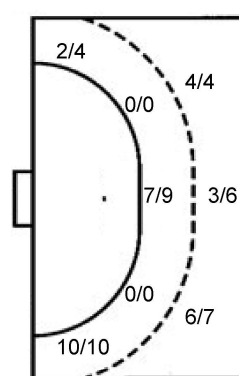

TOTAL

2/4	0/1	2/7
2/5	2/3	2/5
1/5	0/1	

Shots by position

ATTACK

7m penalties	3/3
Fastbreak	4/4
Breakthrough	0/2
Long dist.	0/0

DEFENSE

7m penalties	1/3
Fastbreak	1/2
Breakthrough	3/5
Long dist.	0/0

Shooting statistics