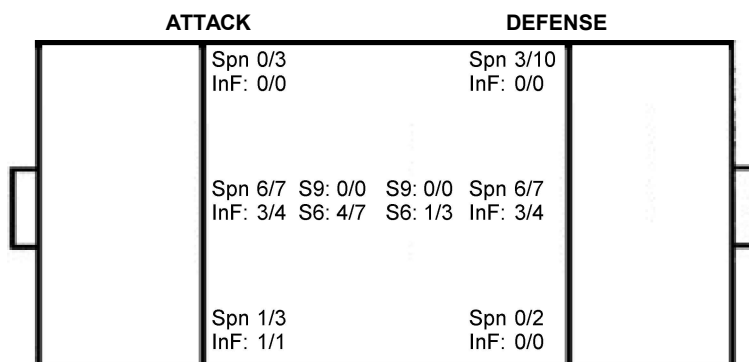

IHF Women's Beach Handball World Championship 2026

Final Round, 11-12. place

Results
Match No. 67

Vietnam 2 - 1 Philippines
(14 - 16) (16 - 12) (SO: 8 - 4)

28.6.2026. 12:00
Attendance: 20
Lake Jarun - Court 4

Referees: Jose Maria Galeano (PAR) / Jose Maria Rodriguez (PAR)

Shot distribution by player

3 N. Lu	6 T. Pham	7 T. Ha	8 T. Dam	10 T. Nguyen Thi Anh	18 T. Nguyen	26 L. Pham Thi
1/1	1/1		2/2	1/1		1/1
0/2						
1/1						
1/1			2/2	1/1		
1 post 1 miss.				1 post		

TOTAL

6/6		2/4
0/2		3/5
4/4	2/2	3/4

2 post 1 miss.

Saves distribution goalkeepers

1 T. Nguyen	6 T. Pham	TOTAL
1/2		1/2
1/2	1/1	1/1
1/4		1/4

Shots by position

6m penalties:	1/1	6m penalties:	3/4
Long distance:	1/1	Long distance:	0/0
Direct Goals:	1/1	Direct Goals:	3/4
One pointers:	0/0	One pointers:	0/0

#	Shirt number	Spn.	Spinshot	InF.	In-flight	S9m	Specialist 9m	S6m	Specialist 6m	SDG	Spec. Direct Goal	Pen	Penalty (6m)
1p.	One-pointer	AiF	Assists for in-flight	AO	Other assists	TF	Technical Faults	Stl.	Steals	Bl.	Blocked shots	Su.	Suspensions
C6	Committed 6m	E6	Earned 6m	ES	Earned Susp.	RC	Direct Red Card						
GV=	Points - (Spinshot L/R/LD Misses) - (Spinshot C Misses) * 1.25 - (InFlight L/R/LD Misses) - (InFlight C Misses) * 1.25 - (Spec 6m C Misses) * 1.25 - (Spec 6m L/R Misses) * 1.5 - (Spec 9m Misses) * 1.75 - (Spec DG Misses) * 1.5 - (Penalty 6m Misses) * 2 - (One Pointer L/R/LD Misses) * 1.75 - (One Pointer C Misses) * 2 + (Assists InFlight) * 2 + (Other Assists) - (Technical F.) * 2 + Steals * 2 + (Blocked Shots) + (Earned Susp.) + (Earned 6m) * 2 - (Suspensions) - (Committed 6m) * 2												
GKV=	(SpinShot L/R/LD Saves) * 3.5 + (SpinShot Saves C) * 4 + (InFlight L/R/LD Saves) * 3.5 + (InFlight Saves C) * 4 + (Spec 6m L/R Saves) * 4.5 + (Spec 6m C Saves) * 5 + (Spec 9m Saves) * 2 + (Spec DG Saves) * 2 + (One-Pointer Saves) * 2.5 + (Penalty Saves) * 5 - (Received Goals) * 0.5 + Player GV