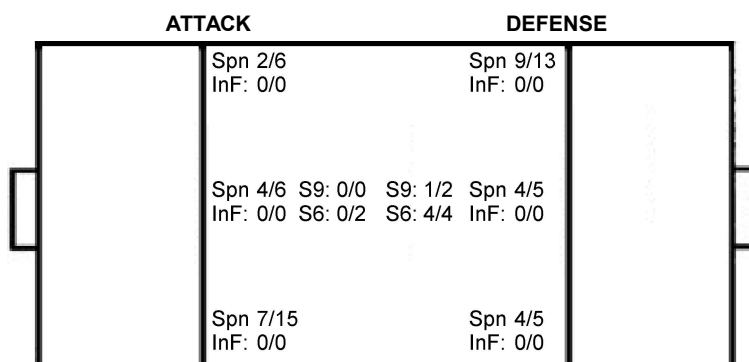

IHF Women's Beach Handball World Championship 2026

Final Round, Quarterfinals

Results
Match No. 50

Denmark 2 - 0 Croatia
(21 - 8) (26 - 18)

27.6.2026. 10:00
Attendance: 200
Lake Jarun - Central Court

Referees: Sidney Antonio Dos Santos (BRA) / Flavio De Moura Assis (BRA)

Shot distribution by player

4 A. Luksic	5 L. Lesac	7 L. Miholić	10 H. Furčić	11 B. Brdovcak	22 E. Križanac	23 D. Štrk		
0/2		6/7						
0/1			1/1	0/1	1/2			
					1/2			
					0/1			
2 post 1/1 lob						1 block		
						1/1 lob		

67 T. Hunjadi

TOTAL		
1/4	0/1	9/11
0/2	0/1	1/5
		0/1
2 post 1 block 2/2 lob		

Saves distribution goalkeepers

16 L. Dunderovic	98 K. Lopac-Skrinjar	TOTAL
0/10	0/1	2/3
		1/3
	0/6	0/10
	0/1	0/1
	1/2	2/9
		0/1
		2/5

Shots by position

6m penalties:	0/1	6m penalties:	1/1
Long distance:	0/0	Long distance:	0/0
Direct Goals:	0/1	Direct Goals:	1/1
One pointers:	0/0	One pointers:	0/0

#	Shirt number	Spn.	Spinshot	InF.	In-flight	S9m	Specialist 9m	S6m	Specialist 6m	SDG	Spec. Direct Goal	Pen	Penalty (6m)
1p.	One-pointer	AiF	Assists for in-flight	AO	Other assists	TF	Technical Faults	Stl.	Steals	Bl.	Blocked shots	Su.	Suspensions
C6	Committed 6m	E6	Earned 6m	ES	Earned Susp.	RC	Direct Red Card						
GV=	Points - (Spinshot L/R/LD Misses) - (Spinshot C Misses) * 1.25 - (InFlight L/R/LD Misses) - (InFlight C Misses) * 1.25 - (Spec 6m C Misses) * 1.25 - (Spec 6m L/R Misses) * 1.5 - (Spec 9m Misses) * 1.75 - (Spec DG Misses) * 1.5 - (Penalty 6m Misses) * 2 - (One Pointer L/R/LD Misses) * 1.75 - (One Pointer C Misses) * 2 + (Assists InFlight) * 2 + (Other Assists) - (Technical F.) * 2 + Steals * 2 + (Blocked Shots) + (Earned 6m) + (Earned 6m) * 2 - (Suspensions) - (Committed 6m) * 2												
GKV=	(SpinShot L/R/LD Saves) * 3.5 + (SpinShot Saves C) * 4 + (InFlight L/R/LD Saves) * 3.5 + (InFlight Saves C) * 4 + (Spec 6m L/R Saves) * 4.5 + (Spec 6m C Saves) * 5 + (Spec 9m Saves) * 2 + (Spec DG Saves) * 2 + (One-Pointer Saves) * 2.5 + (Penalty Saves) * 5 - (Received Goals) * 0.5 + Player GV