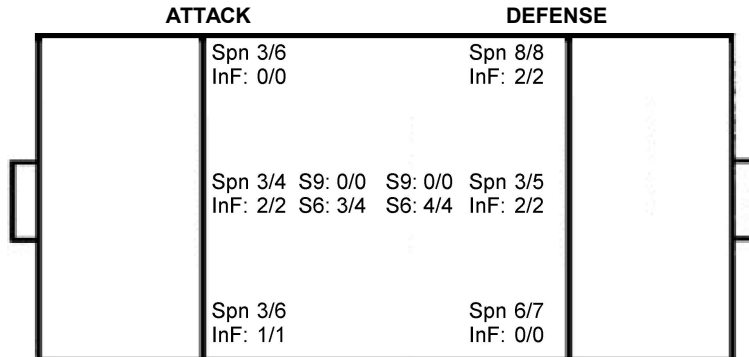

IHF Women's Beach Handball World Championship 2026

Main Round - Group I, 2. round

Results
Match No. 28

Netherlands 2 - 0 Puerto Rico
(30 - 16) (24 - 18)

25.6.2026. 19:00
Attendance: 120
Lake Jarun - Court 2

Referees: Jose Maria Galeano (PAR) / Jose Maria Rodriguez (PAR)

Shot distribution by player

3 A. Baez Gonzalez

5 N. Feliciano

Almodovar		
		1/1
0/1	1/1	2/2

7 L. Rodriguez

		2/2
		1/1
	1/1	2/2

2 post

9 Y. Barros Feliciano

1/1		1/2
0/1		1/1
		1/1

2 post

10 A. Vizcarrondo

		1/1
2/2		

1 miss.

12 N. Castro

14 N. Valle Martinez

TOTAL

1/1		4/5
0/2	1/1	5/5
2/2	1/1	3/3

4 post 1 miss.

Saves distribution goalkeepers

12 N. Castro

0/5		0/6
1/3	1/2	0/1
0/5	0/3	0/4

TOTAL

0/5		0/6
1/3	1/2	0/1
0/5	0/3	0/4

Shots by position

6m penalties:	2/2	6m penalties:	1/1
Long distance:	0/0	Long distance:	1/1
Direct Goals:	2/2	Direct Goals:	1/1
One pointers:	0/0	One pointers:	0/0

#	Shirt number	Spn.	Spinshot	InF.	In-flight	S9m	Specialist 9m	S6m	Specialist 6m	SDG	Spec. Direct Goal	Pen	Penalty (6m)
1p.	One-pointer	AiF	Assists for in-flight	AO	Other assists	TF	Technical Faults	Stl.	Steals	Bl.	Blocked shots	Su.	Suspensions
C6	Committed 6m	E6	Earned 6m	ES	Earned Susp.	RC	Direct Red Card						
GV=	Points - (Spinshot L/R/LD Misses) - (Spinshot C Misses) * 1.25 - (InFlight L/R/LD Misses) - (InFlight C Misses) * 1.25 - (Spec 6m C Misses) * 1.25 - (Spec 6m L/R Misses) * 1.5 - (Spec 9m Misses) * 1.75 - (Spec DG Misses) * 1.5 - (Penalty 6m Misses) * 2 - (One Pointer L/R/LD Misses) * 1.75 - (One Pointer C Misses) * 2 + (Assists InFlight) * 2 + (Other Assists) - (Technical F.) * 2 + Steals * 2 + (Blocked Shots) + (Earned Susp.) + (Earned 6m) * 2 - (Suspensions) - (Committed 6m) * 2												
GKV=	(SpinShot L/R/LD Saves) * 3.5 + (SpinShot Saves C) * 4 + (InFlight L/R/LD Saves) * 3.5 + (InFlight Saves C) * 4 + (Spec 6m L/R Saves) * 4.5 + (Spec 6m C Saves) * 5 + (Spec 9m Saves) * 2 + (Spec DG Saves) * 2 + (One-Pointer Saves) * 2.5 + (Penalty Saves) * 5 - (Received Goals) * 0.5 + Player GV