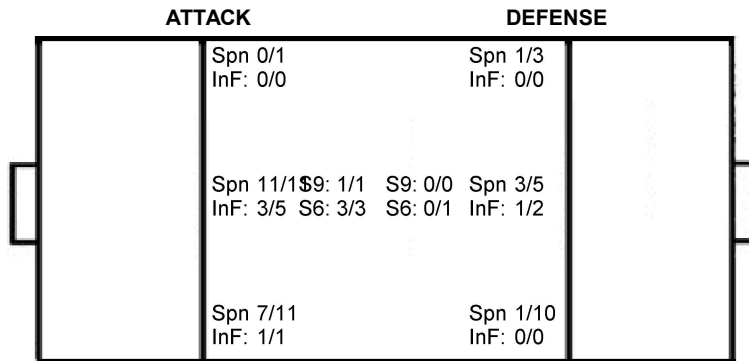

TOTAL

11/11	[]	5/6
2/3	1/1	[]
4/4	[]	3/3

3 post 2 miss. 1/1 lob

Saves distribution goalkeepers

2 J. Arno 0/1 [] 0/1 4/4 [] 1/1 5/8 [] 1/3	TOTAL 0/1 [] 0/1 4/4 [] 1/1 5/8 [] 1/3
---	---

Shots by position

6m penalties:	2/2	6m penalties:	1/1
Long distance:	0/0	Long distance:	0/0
Direct Goals:	2/2	Direct Goals:	1/1
One pointers:	0/0	One pointers:	0/0