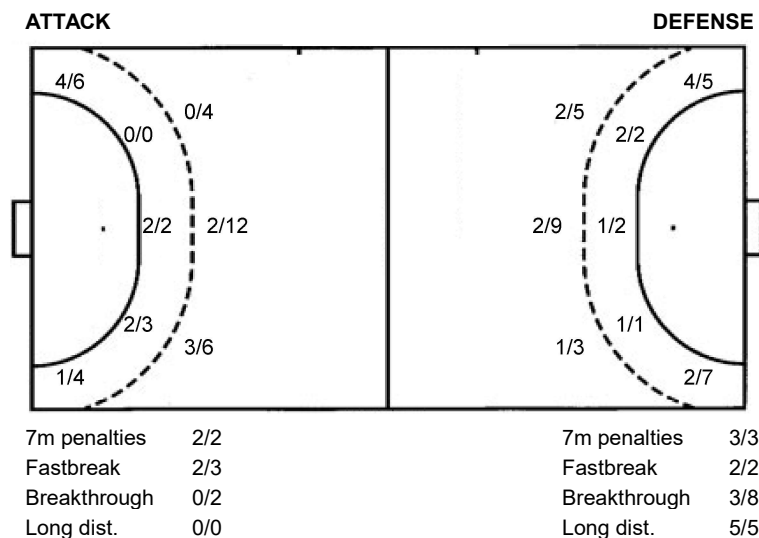

24th IHF Women's Junior (U20) World Championship

Final Round, 9-10. place

Match Team Statistics

Match No. 97

Germany 28 - 18 Norway

(13 - 9) (15 - 9)

28.6.2024. 13:30

Attendance: 85

Sport Centre Jane Sandanski

Referees: Novica Mitrovic (MNE) / Miljan Vesovic (MNE)

Shot distribution by player

2 S. Kruse	3 P. Gronstad	4 S. Lae	6 M. Enger	8 S. Kamburce	14 J. Husaas	15 T. Pharo
0/1	0/1	0/1	0/1	0/1	0/1	1/1
0/1	1/1	0/1	0/1	1/2		
	1 post 1/1 lob					
18 E. Solbakken	19 N. Jullumstro	20 M. Mjos	23 E. Edner	26 N. Rosenberg	33 T. Idland	TOTAL
1/1	1/1	1/1	0/1	1/1		4/5
1/1	1/1	0/1	0/1	0/1		0/5
		2/2		0/1		0/2
		1/1		2/2		3/3
			1 block	1 post 3 miss. 2 block		3 post 3 miss. 3 block 1/1 lob

Saves distribution goalkeepers

1 K. Mardalen	12 D. Frisendal	16 F. Selnes	TOTAL
	1/6	2/3	1/6
	2/2	1/2	2/2
	1/7	1/1	2/7
		0/2	1/9
			1/1
			2/7

Shots by position

Shooting statistics

Position	Goals	Sav.	Miss.	Post	Blk.	Total	%
Back (9m)	5	10	3	1	3	22	23
Line (6m)	4	1	0	0	0	5	80
Wing	5	4	0	1	0	10	50
7m penalties	2	0	0	0	0	2	100
Fastbreak	2	1	0	0	0	3	67
Breakthrough	0	1	0	1	0	2	0
Total	18	17	3	3	3	44	41

Jersey number Tot. Total shooting 6m 6m (line) shooting 9m 9m shooting Wng Wing shooting FB Fastbreak sh. 7m 7m penalty sh.
Brk. Breakthrough sh. LD Long distance sh. As. Assists PC Pass clear chance E7 Earned 7m pen. TF Technical faults St. Steals
2m 2m punishments C7. Committed 7m E2 Earned 2m pun. YC. Yellow cards R/B Red/Blue cards Blk. Blocks S Starting Line-up