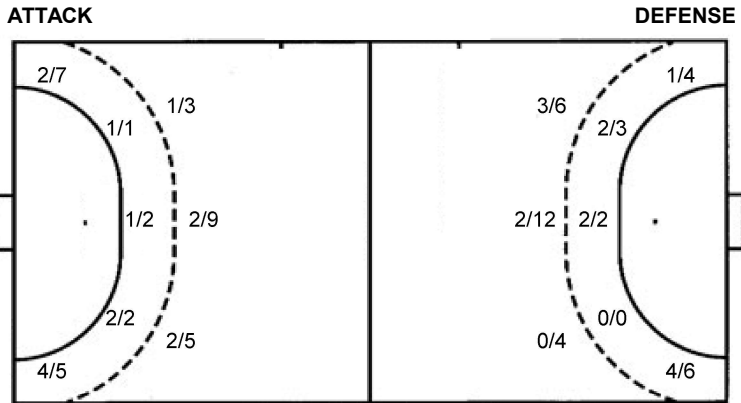

Shots by position

7m penalties	3/3	7m penalties	2/2
Fastbreak	2/2	Fastbreak	2/3
Breakthrough	3/8	Breakthrough	0/2
Long dist.	5/5	Long dist.	0/0

Shooting statistics

Position	Goals	Sav.	Miss.	Post	Blk.	Total	%
Back (9m)	5	4	3	3	2	17	29
Line (6m)	4	1	0	0	0	5	80
Wing	6	5	1	0	0	12	50
7m penalties	3	0	0	0	0	3	100
Fastbreak	2	0	0	0	0	2	100
Breakthrough	3	2	1	2	0	8	38
Total	23	12	5	5	2	47	49