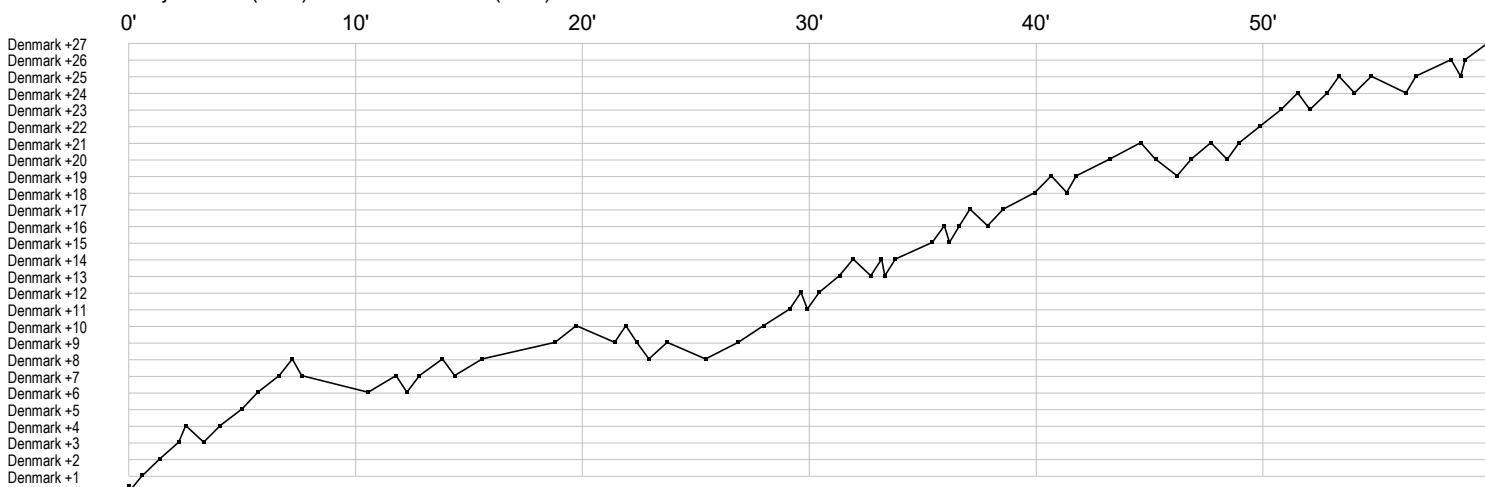

24th IHF Women's Junior (U20) World Championship

Final Round, Quarterfinals

Match Team Statistics

Portugal 22 - 49 Denmark

27.6.2024. 20:30

Match No. 96

(10 - 21) (12 - 28)

Attendance: 68

Sport Centre Jane Sandanski

Referees: Andrej Budzak (SVK) / Michal Zahradnik (SVK)

Portugal

1 Guimaraes R	r r r r r r psrr
2 Pico M	g
3 Jesus L	g
4 Mendes B	
5 Ferreira S	ei ig t
7 Ribeiro L	
8 Sequeira C	t fg tb t g g a p 2t p g g p a2 gt f f f a a g f g pt g g t g t b f f
10 Tabuada V	
12 Rosa M	r r r r r r r r s r r sr sr s s r r r r r r s r r r r r r r r r r
13 Figueira J	p 2f g g b
16 Silva M	r r r r r r r r r r r r
17 Semedo J	c 2c f t e2 p g
19 Correia M	t g t
25 Rebelo L	f f t t a p t t f t t f g f f t t a t t f
27 Silva C	
81 Figueiredo C	pf f fx f g t f t f d2 f g a

Denmark

1 Almind S	s r s r s r r r r r r r s r r ss srr r s
3 Bang C	g a a t g a g g g
6 Laursen B	g g g a ei c b g
7 Vestergaard	g g g bbg g
8 Nielsen I	p t p a
9 Thestrup L	g g e g b a a t f a a ff f bt 2 2 a a a a
10 Larsen F	x ta g t g g t g g ab a
12 Kaysen I	r s r s r r a r s r s r sr s r s
14 Waage-Jenser	gb g g g g
17 Jensen E	f g
18 Nickelsen M	g t ei f g g tt 2c f a t a a t t
21 Johansen A	a a g g f g p g g a a
23 Larsen J	g gg g
24 Lund E	t a p t fa
25 Vinther N	fg g
28 Lund A	p a g g a a

In game	g Goal scored	f Missed shot	a Assist	t Technical faults	b Steal
2 2min suspension	e Earned 7m	c Committed 7m	y Yellow card	r Red Card	k Blue card
i Earned 2min.	x Block	4 4min suspension	p Pass for clear chance	s Saved shot	r Received goal