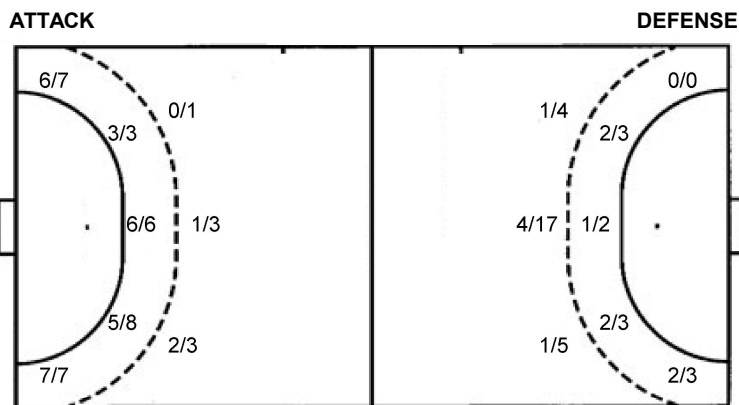

Shots by position

7m penalties 3/3
Fastbreak 5/5
Breakthrough 9/11
Long dist. 2/2

7m penalties 2/2
Fastbreak 1/2
Breakthrough 6/7
Long dist. 0/1

Shooting statistics

Position	Goals	Sav.	Miss.	Post	Blk.	Total	%
Back (9m)	3	3	0	0	1	7	43
Line (6m)	14	2	0	1	0	17	82
Wing	13	1	0	0	0	14	93
7m penalties	3	0	0	0	0	3	100
Fastbreak	5	0	0	0	0	5	100
Breakthrough	9	2	0	0	0	11	82
Total	47	8	0	1	1	57	82