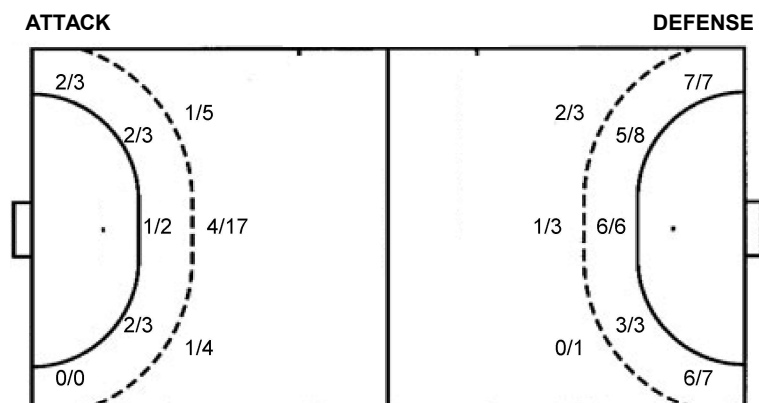

24th IHF Women's Junior (U20) World Championship

Final Round, Quarterfinals

Match Team Statistics

Match No. 96

Portugal 22 - 49 Denmark

(10 - 21) (12 - 28)

27.6.2024. 20:30

Attendance: 68

Sport Centre Jane Sandanski

Referees: Andrej Budzak (SVK) / Michal Zahradnik (SVK)

Shot distribution by player

2 M. Pico	3 L. Jesus	4 B. Mendes	5 S. Ferreira	7 L. Ribeiro	8 C. Sequeira	10 V. Tabuada
1/1			1/1		4/5 0/1	
					1/1 1/1	0/1
1/1					1/1 3/5	
			0/1 lob		1 post 2 miss. 1 block 1/1 lob	
13 J. Figueira	17 J. Semedo	19 M. Correia	25 L. Rebelo	27 C. Silva	81 C. Figueiredo	TOTAL
			0/1	0/1		6/8 0/2 1/1
0/1			1/1 0/1			2/3 0/2 1/3
2/2		1/1	0/1		0/1 0/1 2/3	4/6 0/1 7/10
	1 miss.		2 post 1 miss.		2 post 1 miss.	5 post 5 miss. 1 block 1/2 lob

Saves distribution goalkeepers

1 R. Guimaraes	12 M. Rosa	16 M. Silva	TOTAL
0/1 1/1 0/3	0/4 1/1 1/5	0/1	0/6 2/2 1/8
	0/2 2/5	0/1	0/2 2/6
0/1 0/3	2/7 1/7	0/3 0/5	2/11 1/15

Shots by position

7m penalties 2/2
Fastbreak 1/2
Breakthrough 6/7
Long dist. 0/1

7m penalties 3/3
Fastbreak 5/5
Breakthrough 9/11
Long dist. 2/2

Shooting statistics

Position	Goals	Sav.	Miss.	Post	Blk.	Total	%
Back (9m)	6	10	4	5	1	26	23
Line (6m)	5	3	0	0	0	8	63
Wing	2	1	0	0	0	3	67
7m penalties	2	0	0	0	0	2	100
Fastbreak	1	1	0	0	0	2	50
Breakthrough	6	0	1	0	0	7	86
Total	22	15	5	5	1	48	46

Jersey number Tot. Total shooting 6m 6m (line) shooting 9m 9m shooting Wng Wing shooting FB Fastbreak sh. 7m 7m penalty sh.
Brk. Breakthrough sh. LD Long distance sh. As. Assists PC Pass clear chance E7 Earned 7m pen. TF Technical faults St. Steals
2m 2m punishments C7. Committed 7m E2 Earned 2m pun. YC. Yellow cards R/B Red/Blue cards Blk. Blocks S Starting Line-up

Handball statistics and livescore by Toma-soft ltd (www.toma-soft.hr)