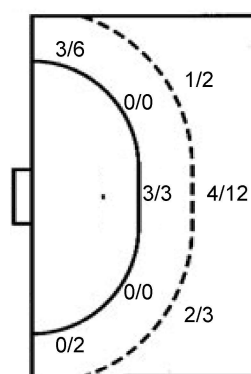

1/4		0/4
		3/5
3/14	1/2	10/14

Shots by position

ATTACK

7m penalties 0/0
Fastbreak 0/0
Breakthrough 8/13
Long dist. 0/0

DEFENSE

7m penalties 1/2
Fastbreak 0/0
Breakthrough 10/16
Long dist. 0/0

Shooting statistics