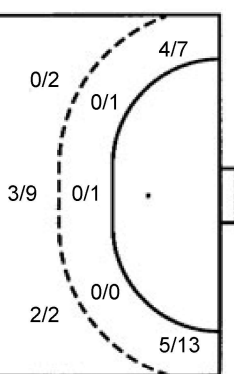

1/4		0/4
		3/5
3/14	1/2	10/14

Shots by position

ATTACK

7m penalties 0/0
Fastbreak 0/0
Breakthrough 8/13
Long dist. 0/0

DEFENSE

7m penalties 1/2
Fastbreak 0/0
Breakthrough 10/16
Long dist. 0/0

Shooting statistics

Position	Goals	Sav.	Miss.	Post	Blk.	Total	%
Back (9m)	7	4	5	0	1	17	41
Line (6m)	3	0	0	0	0	3	100
Wing	3	4	1	0	0	8	38
7m penalties	0	0	0	0	0	0	0
Fastbreak	0	0	0	0	0	0	0
Breakthrough	8	2	1	2	0	13	62
Total	21	10	7	2	1	41	51