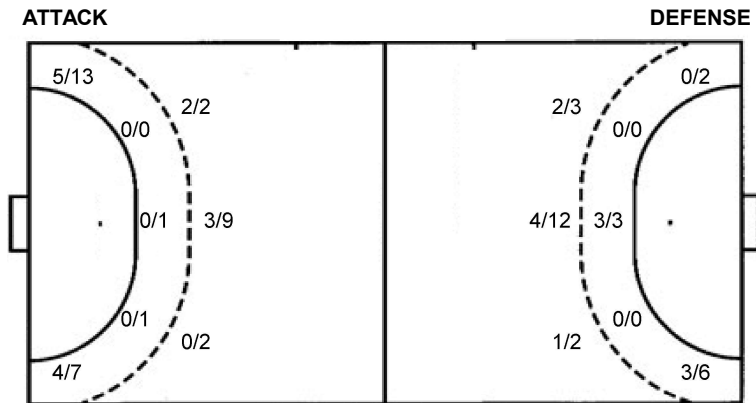

24th IHF Women's Junior (U20) World Championship

Final Round, 29-32. place

Match Team Statistics
Match No. 92

Mexico 21 - 25 USA
(12 - 12) (9 - 13)

27.6.2024. 12:00
Attendance: 40
Sport Centre Jane Sandanski
Hall 2

Referees: Akram Alzayyat (JOR) / Yasser Awwad (JOR)

Shot distribution by player

2 M. Martinez	5 D. Licea	6 I. Hannevik	7 L. Dobreff	8 E. Jeong	10 I. Da Cruz	12 A. Sumalla
1/1 0/1 1/2 0/1	1/1 6/6 0/1	2/3 1/2 1 post 2 miss.	1/1 1/1 0/2 1/5 2 miss.			1/1 1 miss.
13 V. Kreis	17 M. Ready	21 H. Faulkner	23 E. Nesper	TOTAL		
1/1 1/1 1/1 1 post 2 miss.	1/1 0/1		1/2 2/2 1/3 1/3 1 post	3/4 4/4 2/5 3 post 7 miss.		

Saves distribution goalkeepers

1 J. Malysz	16 L. Gronwald	19 S. Menchaca	TOTAL
1/3 2/2 0/3	1/1 0/1 0/1 1/1 0/1 2/9 3/3 0/4		1/1 0/1 0/1 1/1 0/1 3/12 5/5 0/7

Shots by position

7m penalties 1/2
Fastbreak 0/0
Breakthrough 10/16
Long dist. 0/0

7m penalties 0/0
Fastbreak 0/0
Breakthrough 8/13
Long dist. 0/0

Shooting statistics

Position	Goals	Sav.	Miss.	Post	Blk.	Total	%
Back (9m)	5	5	2	1	0	13	38
Line (6m)	0	1	1	0	0	2	0
Wing	9	8	2	1	0	20	45
7m penalties	1	0	1	0	0	2	50
Fastbreak	0	0	0	0	0	0	0
Breakthrough	10	4	1	1	0	16	63
Total	25	18	7	3	0	53	47

Jersey number Tot. Total shooting 6m 6m (line) shooting 9m 9m shooting Wng Wing shooting FB Fastbreak sh. 7m 7m penalty sh.
Brk. Breakthrough sh. LD Long distance sh. As. Assists PC Pass clear chance E7 Earned 7m pen. TF Technical faults St. Steals
2m 2m punishments C7. Committed 7m E2 Earned 2m pun. YC. Yellow cards R/B Red/Blue cards Blk. Blocks S Starting Line-up