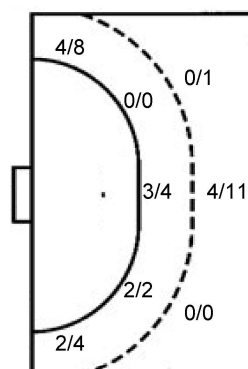

24th IHF Women's Junior (U20) World Championship

Final Round, 21-24. place

Match Team Statistics

Match No. 88

Argentina 31 - 26 Guinea

(16 - 12) (15 - 14)

27.6.2024. 09:00

Attendance: 62

Sport Centre Jane Sandanski

Referees: Ahmad Gheisarian (IRI) / Amir Gheisarian (IRI)

Shot distribution by player

2 M. Bangoura

	1/1	1/1
0/2	1/1	1/1
2/2		

1 miss.

3 D. Soumah

		1/1

5 A. Diallo

6 F. Diassy

		0/1
1/1	1/1	

8 K. Sankhon

1/3		
2/2		
1/1	0/1	

12 M. Soumah

0/1		

1 miss.

15 M. Soumah

1/1		
3/3	0/1	0/1
	1/2	1/2

1 post 1 miss. 2 block

17 A. Coumbassa

1/1		

1 miss.

18 A. Kaba

0/1		

1/1 lob

23 F. Keita

	1/1	1/1

26 M. Camara

0/1		
		0/1

30 A. Bangoura

		1/1
1/2		1/1

1 post

TOTAL

2/5	1/1	2/2
5/8	1/2	2/5
6/8	3/5	3/4

2 post 4 miss. 2 block 1/1 lob

Saves distribution goalkeepers

1 F. Soumah

0/1	1/1	0/1
1/2	1/4	1/4
1/3	2/3	0/4

16 M. Conte

22 M. Bangoura

0/2		0/1
0/1	2/2	0/1
0/2	0/5	0/1

TOTAL

0/3	1/1	0/2
1/3	3/6	1/5
1/5	2/8	0/5

Shots by position

ATTACK

7m penalties	1/1
Fastbreak	3/4
Breakthrough	7/14
Long dist.	0/0