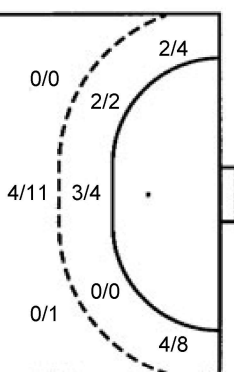

1/2		
1/2	1/1	1/3
1/4	1/1	0/2

16 C. Cuadrado

2/3	0/1	0/2
2/6	0/1	2/2
1/4	1/4	1/2

TOTAL

3/5	0/1	0/2
3/8	1/2	3/5
2/8	2/5	1/4

Shots by position

ATTACK

7m penalties	1/2
Fastbreak	4/5
Breakthrough	6/8
Long dist.	0/0

DEFENSE

7m penalties	1/1
Fastbreak	3/4
Breakthrough	7/14
Long dist.	0/0

Shooting statistics

Position	Goals	Sav.	Miss.	Post	Blk.	Total	%
Back (9m)	9	2	2	2	2	17	53
Line (6m)	4	0	0	0	0	4	100
Wing	6	6	0	1	0	13	46
7m penalties	1	0	1	0	0	2	50
Fastbreak	4	0	1	0	0	5	80
Breakthrough	6	2	0	0	0	8	75
Total	30	10	4	3	2	49	61