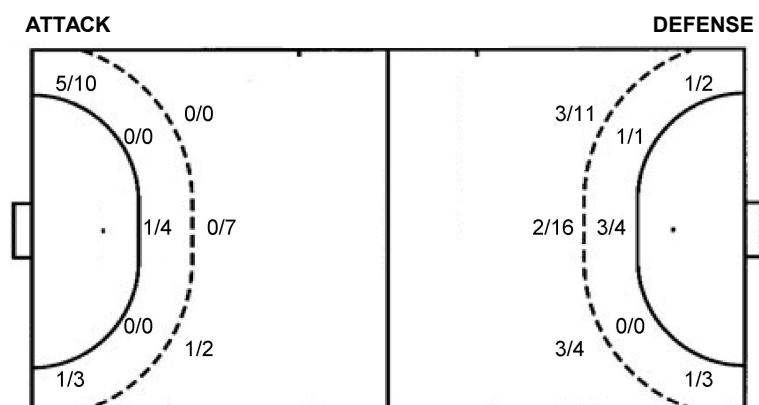

24th IHF Women's Junior (U20) World Championship

President's Cup - Group III, 2. round

Match Team Statistics

Match No. 78

Algeria 16 - 27 Serbia

(9 - 11) (7 - 16)

25.6.2024. 19:00

Attendance: 30

Sport Centre Jane Sandanski

Hall 2

Referees: Ahmad Gheisarian (IRI) / Amir Gheisarian (IRI)

Shot distribution by player

3 N. Četković	4 E. Todorović	5 N. Fajfrić	8 T. Mandić	10 M. Bahun	11 N. Todorovski	13 N. Radić
1/1			1/2			
					0/1	
3/4				0/1	3/3	2/2
		1/1		1/2		1/1
	2 miss.				1 post	1 miss.
14 A. Vujnović	15 M. Aćimović	21 J. Aleksić	34 D. Radević	44 M. Ignjatovic	TOTAL	
2/3					4/6	2/3
			0/1			0/2
1/1			1/3	1/1	7/12	1/1
		1/1	2/3		12/15	
	1 post 2 miss.	1 miss.	1 miss.		2 post 7 miss.	

Saves distribution goalkeepers

12 A. Nedeljkovic	90 M. Savić	99 T. Vranic	TOTAL
		1/1	1/1
		2/3	2/3
		1/2	1/2
	2/2	6/8	8/10
	1/1	0/1	0/1
		6/15	7/16

Shots by position

7m penalties 0/2
Fastbreak 13/13
Breakthrough 6/8
Long dist. 0/1

7m penalties 0/0
Fastbreak 1/3
Breakthrough 1/4
Long dist. 0/0

Shooting statistics

Position	Goals	Sav.	Miss.	Post	Blk.	Total	%
Back (9m)	1	3	4	1	0	9	11
Line (6m)	1	2	1	0	0	4	25
Wing	6	6	1	0	0	13	46
7m penalties	0	1	1	0	0	2	0
Fastbreak	13	0	0	0	0	13	100
Breakthrough	6	1	0	1	0	8	75
Total	27	13	7	2	0	49	55

Jersey number Tot. Total shooting 6m 6m (line) shooting 9m 9m shooting Wng Wing shooting FB Fastbreak sh. 7m 7m penalty sh.
Brk. Breakthrough sh. LD Long distance sh. As. Assists PC Pass clear chance E7 Earned 7m pen. TF Technical faults St. Steals
2m 2m punishments C7. Committed 7m E2 Earned 2m pun. YC. Yellow cards R/B Red/Blue cards Blk. Blocks S Starting Line-up

Handball statistics and livescore by Toma-soft ltd (www.toma-soft.hr)