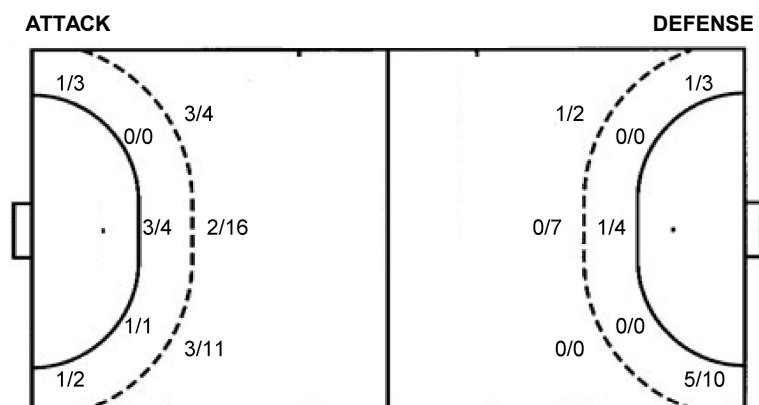

24th IHF Women's Junior (U20) World Championship

President's Cup - Group III, 2. round

Match Team Statistics

Match No. 78

Algeria 16 - 27 Serbia

(9 - 11) (7 - 16)

25.6.2024. 19:00

Attendance: 30

Sport Centre Jane Sandanski

Hall 2

Referees: Ahmad Gheisarian (IRI) / Amir Gheisarian (IRI)

Shot distribution by player

5 F. Imane	6 S. Azzi	8 O. Kenza	10 H. Makdoud	11 M. Fettani	12 A. Berkani	15 S. Naceur
				0/1		0/1
			1/1	0/1		
	0/1 1/1 1/1			1/3	1/2	
	1 post 3 miss.		1 post 1 miss.	1 post	1 miss. 2 block	1 post 1 miss.
17 M. Chebli	20 Z. Meriem	21 S. Atmani	22 L. Yelles	27 L. Berkani	99 W. Radja	TOTAL
						0/1
						1/2
		0/1				2/10 1/1 9/16
			0/1		1 miss. 2/2 lob	4 post 7 miss. 2 block 2/2 lob

Saves distribution goalkeepers

16 Z. Haddad	31 H. Bakkar	TOTAL
2/6		2/6
		2/2
5/12	0/1	5/12 0/1 3/15

Shots by position

7m penalties 0/0
Fastbreak 1/3
Breakthrough 1/4
Long dist. 0/0

7m penalties 0/2
Fastbreak 13/13
Breakthrough 6/8
Long dist. 0/1

Shooting statistics

Position	Goals	Sav.	Miss.	Post	Blk.	Total	%
Back (9m)	8	13	5	3	2	31	26
Line (6m)	4	1	0	0	0	5	80
Wing	2	2	1	0	0	5	40
7m penalties	0	0	0	0	0	0	0
Fastbreak	1	2	0	0	0	3	33
Breakthrough	1	1	1	1	0	4	25
Total	16	19	7	4	2	48	33

Jersey number Tot. Total shooting 6m 6m (line) shooting 9m 9m shooting Wng Wing shooting FB Fastbreak sh. 7m 7m penalty sh.
Brk. Breakthrough sh. LD Long distance sh. As. Assists PC Pass clear chance E7 Earned 7m pen. TF Technical faults St. Steals
2m 2m punishments C7. Committed 7m E2 Earned 2m pun. YC. Yellow cards R/B Red/Blue cards Blk. Blocks S Starting Line-up

Handball statistics and livescore by Toma-soft ltd (www.toma-soft.hr)