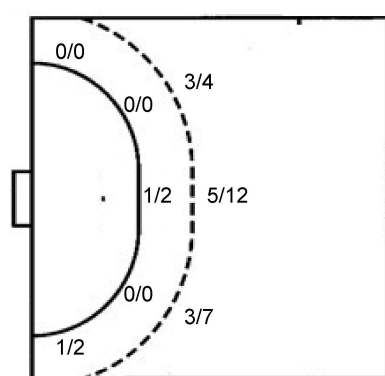

27 P. Wizurová

1/6		
4/4	1/2	0/1
3/13	1/3	1/10

TOTAL

1/7		
4/4	1/2	0/1
3/13	1/3	1/10

Shots by position

ATTACK

7m penalties 5/6
Fastbreak 3/3
Breakthrough 5/7
Long dist. 3/4

DEFENSE