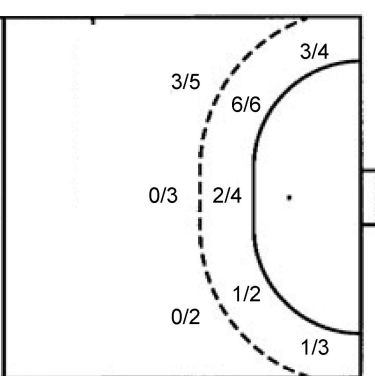

27 P. Wizurová

1/6		
4/4	1/2	0/1
3/13	1/3	1/10

TOTAL

1/7		
4/4	1/2	0/1
3/13	1/3	1/10

Shots by position

ATTACK

7m penalties 5/6
Fastbreak 3/3
Breakthrough 5/7
Long dist. 3/4

DEFENSE