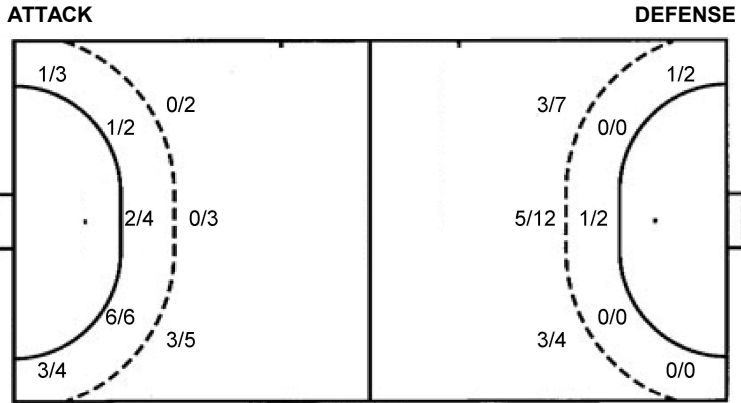

Shots by position

7m penalties	4/6	7m penalties	5/6
Fastbreak	4/4	Fastbreak	3/3
Breakthrough	5/8	Breakthrough	5/7
Long dist.	0/1	Long dist.	3/4

Shooting statistics

Position	Goals	Sav.	Miss.	Post	Blk.	Total	%
Back (9m)	3	3	3	0	1	10	30
Line (6m)	9	3	0	0	0	12	75
Wing	4	2	1	0	0	7	57
7m penalties	4	0	1	1	0	6	67
Fastbreak	4	0	0	0	0	4	100
Breakthrough	5	3	0	0	0	8	63
Total	29	11	5	1	1	47	62