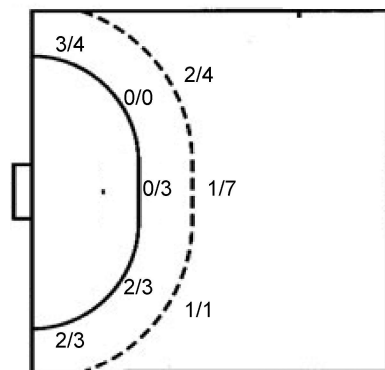

0/1		
1/1	1/1	1/1
0/1		1/3

96 G. Mehri

TOTAL

0/3	1/1	1/1
5/10	1/1	3/6
0/7	1/1	2/8

Shots by position

ATTACK

7m penalties 1/1
Fastbreak 2/5
Breakthrough 13/17
Long dist. 0/2

DEFENSE