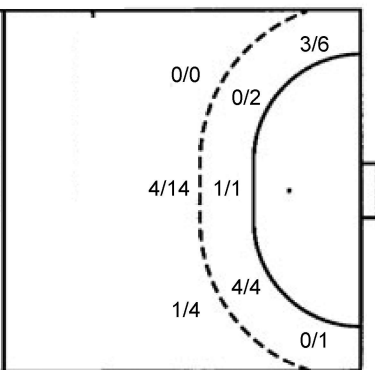

0/1		
1/1	1/1	1/1
0/1		1/3

96 G. Mehri

TOTAL

0/3	1/1	1/1
5/10	1/1	3/6
0/7	1/1	2/8

Shots by position

ATTACK

7m penalties 1/1
Fastbreak 2/5
Breakthrough 13/17
Long dist. 0/2

DEFENSE