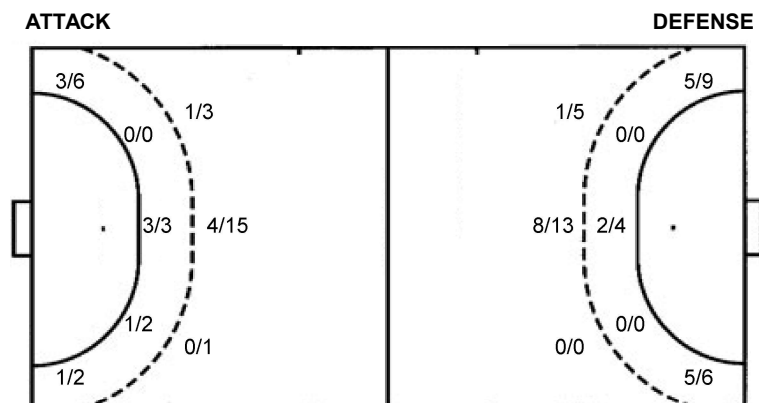

24th IHF Women's Junior (U20) World Championship

Main Round - Group III, 2. round

Match Team Statistics

Match No. 70

China 25 - 38 Germany

(18 - 19) (7 - 19)

25.6.2024. 20:15

Attendance: 75

Sport Centre Jane Sandanski

Referees: Akram Alzayyat (JOR) / Yasser Awwad (JOR)

Shot distribution by player

3 F. Pan 0/1 1 block	5 Z. Zhuo	6 Z. Liu	7 S. Zhang	8 J. Liang 0/1 0/1 0/1	10 Z. Shi 2/2 0/1 1/2 1/1 1 miss.	13 H. Zhuang 0/1 0/1 0/1 0/1 2/3 1/1
15 Y. Yang 1/1	18 J. Wang 1/1 0/1 1/2 1/1 0/1 1 post 3 block	20 C. Hou 0/1 1/1 1/1 1/1 0/1 lob	23 X. Wang	28 X. Liu 1/1 1/1 1/1 3/4 1/1 1 miss. 1 block	53 Y. Liu 0/1 3/4 1/1	TOTAL 2/2 1/3 1/1 1/4 0/2 2/4 6/10 8/12 4/5 1 post 2 miss. 5 block 0/1 lob

Saves distribution goalkeepers

1 Y. Sun 0/1 0/1	12 C. Yang 1/3 2/8 3/4 2/3 1/1 2/2 0/7 0/7 1/8	22 L. Li 0/1 0/2 1/1	TOTAL 1/3 2/8 3/5 2/3 1/1 2/2 0/10 1/8 1/9

Shots by position

7m penalties 1/1
Fastbreak 5/7
Breakthrough 6/12
Long dist. 0/0

7m penalties 4/5
Fastbreak 6/7
Breakthrough 7/11
Long dist. 0/0

Shooting statistics

Position	Goals	Sav.	Miss.	Post	Blk.	Total	%
Back (9m)	5	7	1	1	5	19	26
Line (6m)	4	1	0	0	0	5	80
Wing	4	3	1	0	0	8	50
7m penalties	1	0	0	0	0	1	100
Fastbreak	5	2	0	0	0	7	71
Breakthrough	6	6	0	0	0	12	50
Total	25	19	2	1	5	52	48

Jersey number Tot. Total shooting 6m 6m (line) shooting 9m 9m shooting Wng Wing shooting FB Fastbreak sh. 7m 7m penalty sh.
Brk. Breakthrough sh. LD Long distance sh. As. Assists PC Pass clear chance E7 Earned 7m pen. TF Technical faults St. Steals
2m 2m punishments C7. Committed 7m E2 Earned 2m pun. YC. Yellow cards R/B Red/Blue cards Blk. Blocks S Starting Line-up