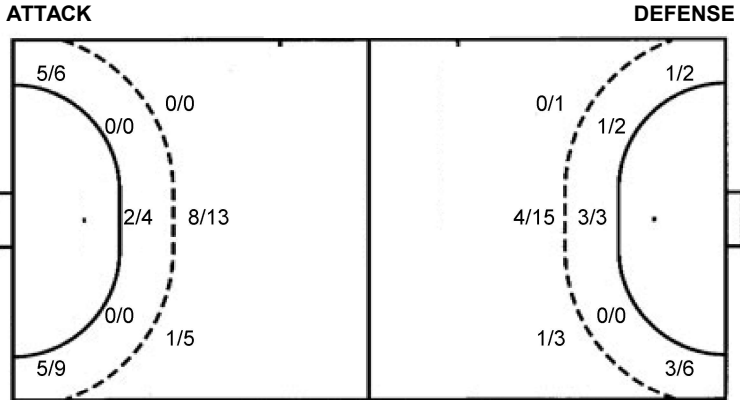

Shots by position

7m penalties	4/5	7m penalties	1/1
Fastbreak	6/7	Fastbreak	5/7
Breakthrough	7/11	Breakthrough	6/12
Long dist.	0/0	Long dist.	0/0

Shooting statistics

Position	Goals	Sav.	Miss.	Post	Blk.	Total	%
Back (9m)	9	9	0	0	0	18	50
Line (6m)	2	1	0	1	0	4	50
Wing	10	1	4	0	0	15	67
7m penalties	4	1	0	0	0	5	80
Fastbreak	6	1	0	0	0	7	86
Breakthrough	7	1	0	3	0	11	64
Total	38	14	4	4	0	60	63