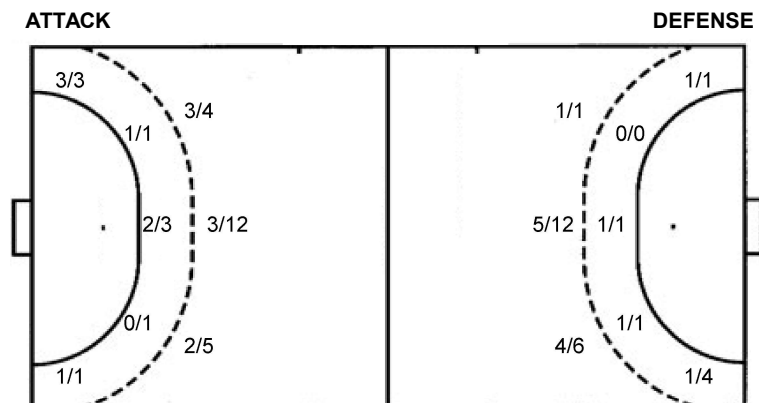

24th IHF Women's Junior (U20) World Championship

Main Round - Group III, 2. round

Match Team Statistics

Match No. 69

Sweden 22 - 28 France

(11 - 14) (11 - 14)

25.6.2024. 18:00

Attendance: 107

Sport Centre Jane Sandanski

Referees: Danielo Bozhinovski (MKD) / Viktor Nachevski (MKD)

Shot distribution by player

5 M. Errard 3/3 1/1 1/1	6 F. Karamoko 1 post	10 E. Tucella 0/1	11 L. Texier 1/1 0/1	13 A. Sissoko Dabo 1/2 1/1 0/1 1 miss.	14 N. Dury 1/1 2/2 1/1 1 post	15 A. Monteillet 1/1 1/1 1/1 1/2 0/1 1/1 1 block
17 E. Borg 0/1 0/1 1 miss. 1 block	18 N. Perret 2/2 0/1 1/1 2/2	19 E. Mbata 0/1	20 L. Colinot 1/1 1/1	21 S. Genyah	23 L. Pintat 0/1 2/2 1 post	25 L. Borg 1/2 0/2 1/1 1/1 lob

TOTAL

4/5	1/1	5/6
1/4	3/5	2/5
5/6	2/4	4/6

2 post 2 miss. 2 block 1/1 lob

Saves distribution goalkeepers

1 R. Lehuault Parc	24 A. Tignon	TOTAL
0/2 1/1	1/4 0/1 0/1 1/1 1/2 3/10 2/3 0/5	1/4 0/2 0/1 0/1 1/1 2/3 3/10 2/3 0/5

Shots by position

7m penalties 1/2
Fastbreak 5/7
Breakthrough 7/11
Long dist. 0/0

7m penalties 2/2
Fastbreak 2/2
Breakthrough 4/8
Long dist. 0/0

Shooting statistics

Position	Goals	Sav.	Miss.	Post	Blk.	Total	%
Back (9m)	8	8	2	1	2	21	38
Line (6m)	3	1	0	1	0	5	60
Wing	4	0	0	0	0	4	100
7m penalties	1	1	0	0	0	2	50
Fastbreak	5	2	0	0	0	7	71
Breakthrough	7	4	0	0	0	11	64
Total	28	16	2	2	2	50	56

Jersey number Tot. Total shooting 6m 6m (line) shooting 9m 9m shooting Wng Wing shooting FB Fastbreak sh. 7m 7m penalty sh.
Brk. Breakthrough sh. LD Long distance sh. As. Assists PC Pass clear chance E7 Earned 7m pen. TF Technical faults St. Steals
2m 2m punishments C7. Committed 7m E2 Earned 2m pun. YC. Yellow cards R/B Red/Blue cards Blk. Blocks S Starting Line-up

Handball statistics and livescore by Toma-soft ltd (www.toma-soft.hr)