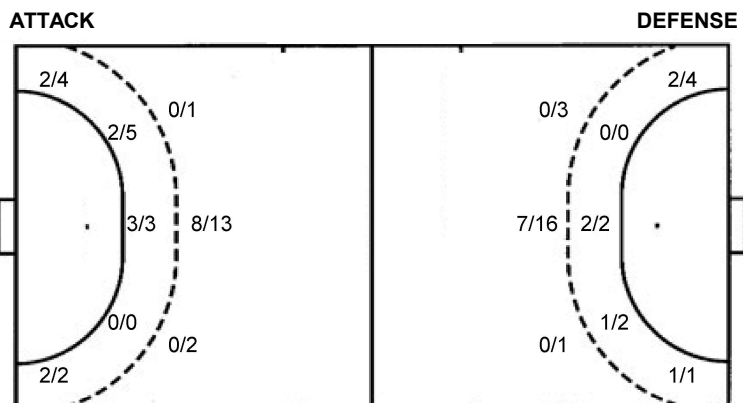

Shots by position

7m penalties 1/1
Fastbreak 2/5
Breakthrough 11/19
Long dist. 0/0

7m penalties 1/1
Fastbreak 1/1
Breakthrough 8/12
Long dist. 0/0

Shooting statistics

Position	Goals	Sav.	Miss.	Post	Blk.	Total	%
Back (9m)	8	4	1	0	3	16	50
Line (6m)	5	2	1	0	0	8	63
Wing	4	1	0	1	0	6	67
7m penalties	1	0	0	0	0	1	100
Fastbreak	2	2	1	0	0	5	40
Breakthrough	11	5	2	1	0	19	58
Total	31	14	5	2	3	55	56