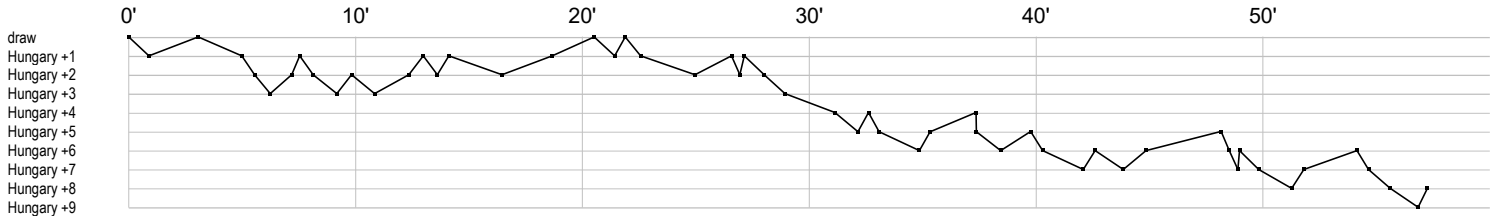

24th IHF Women's Junior (U20) World Championship

Main Round - Group II, 2. round

Match Team Statistics
Match No. 67

Hungary 31 - 23 Denmark
(15 - 12) (16 - 11)

25.6.2024. 13:30
Attendance: 198
Sport Centre Boris Trajkovski

Referees: Bruna Correa (BRA) / Renata Correa (BRA)

Hungary

3 Varga E	g	b	c
5 Csikos L	g t g	f e	g i g f t g f a
9 Imre S	b	r r fr s r	s r r r r r r s r
15 Török F	t		
17 Panyi K		t p g	b a b f b g
18 Csernyánszki	f a b af t		
19 Vártok T		f f f	f g f g
28 Zaj K	s r s a prr r s s r r r	r r r s r r s	
33 Kovács A	f f f		f g
34 Gém L	g f	f	
36 Szabó L	x		g t
44 Horváth F		t	f ft
48 Faragó L	f f xa g g g g		f p t a f
80 Kövér L		g	g g
81 Farkas J	g f pf g g	t g	g t g p t g a b
99 Szabó A	g	2	g g f g t p

Denmark

1 Almind S		r	f
3 Bang C	g f g g	f	t gt g p g
6 Laursen B	p t	c g x	2 g
7 Vestergaard			g g g
8 Nielsen I		a b	g f
9 Thestrup L	p f t gb t t	ff g g	t f f g t g
10 Larsen F			
12 Kaysen I	r ss r r r r s r	r r s s r r r r s r r	r r r s r r s r r sr s s r r r tr s r r r s s
14 Waage-Jensen		i t	bg
17 Jensen E			e x f x
18 Nickelsen M	f	tp g f f	f t b t t
21 Johansen A		f	t g t
23 Larsen J	f f g		
24 Lund E		t	
25 Vinther N	g		
28 Lund A	a af g		t a t ft

In game	g Goal scored	f Missed shot	a Assist	t Technical faults	b Steal
2 2min suspension	e Earned 7m	c Committed 7m	y Yellow card	r Red Card	k Blue card
i Earned 2min.	x Block	4 4min suspension	p Pass for clear chance	s Saved shot	r Received goal