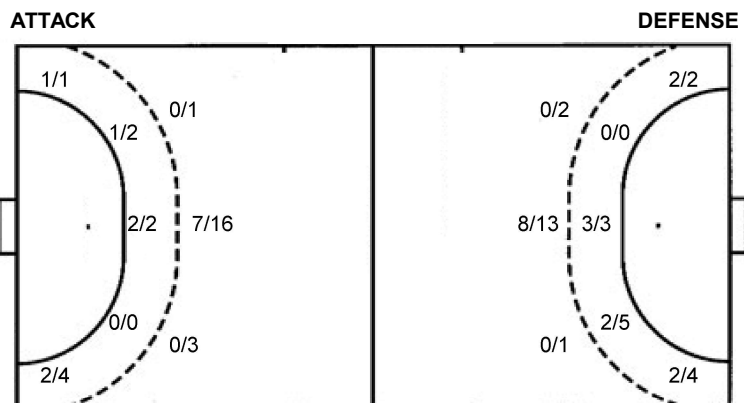

TOTAL

2/2		1/1
5/9	0/2	5/7
2/2	0/1	6/7

4 post 3 miss. 2 block 2/2 lob

Saves distribution goalkeepers

1 S. Almind	12 I. Kaysen	TOTAL
0/1	1/3	1/3
	3/8	3/8
	0/6	0/6
	1/1	1/1
	6/14	6/14

Shots by position

Shooting statistics