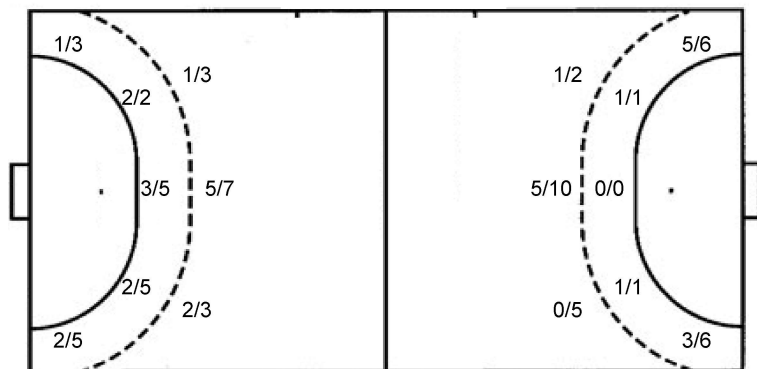

Shots by position

ATTACK

DEFENSE

7m penalties 2/3
Fastbreak 2/2
Breakthrough 7/10
Long dist. 0/0

7m penalties 1/1
Fastbreak 2/2
Breakthrough 9/11
Long dist. 3/3

Shooting statistics

Position	Goals	Sav.	Miss.	Post	Blk.	Total	%
Back (9m)	8	2	0	1	2	13	62
Line (6m)	7	4	1	0	0	12	58
Wing	3	2	1	2	0	8	38
7m penalties	2	1	0	0	0	3	67
Fastbreak	2	0	0	0	0	2	100
Breakthrough	7	2	1	0	0	10	70
Total	29	11	3	3	2	48	60