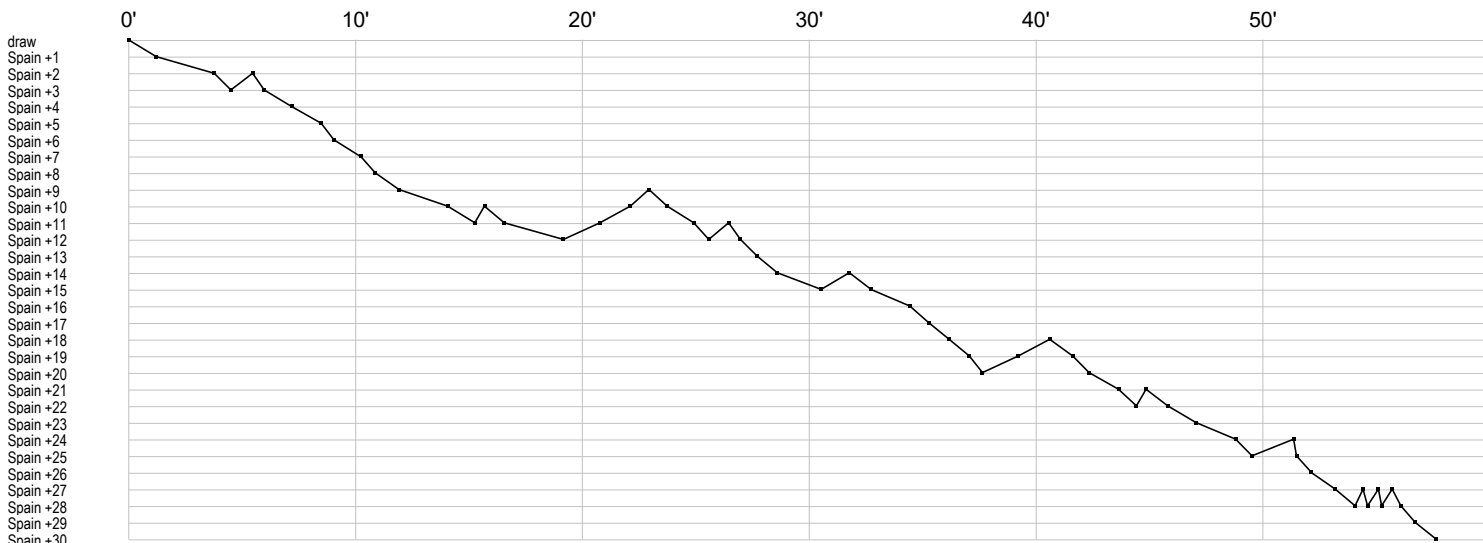

24th IHF Women's Junior (U20) World Championship

President's Cup - Group III, 1. round

Match Team Statistics

Match No. 62

Spain 44 - 14 Algeria

(20 - 6) (24 - 8)

24.6.2024. 14:00

Attendance: 40

Sport Centre Jane Sandanski

Referees: Zan Puksic (SLO) / Miha Satler (SLO)

Spain

2 Tchaptchet	a
3 Arroyo	f c f t p c2 f a g p t g a g
4 Rubio Wittich	g t ac t b b p x g
7 Orbananos	a a p g c g p g f g t a aa
8 Poles Olucha	g g a g f p e i f a a p
9 Tort Net A	f b g a g a f g g a g g g
10 Laguna	g g e i g f p g f g g
11 Sarrionandia-I	b g f g g f b g g g f f
12 Fernandez	r s r
14 Carrillo	f f t f g g f g
15 Manterola	g a g g g g
16 Mera Amoedo	t s s a r s r r r s r s s r as sr r s r s r r r r
17 Somaza	t a g f p pa a g p a p
18 Tapia Isarch	x g x a g x
20 Agullo	x c p 2 b a b a g a b f

Algeria

5 Imane F	
6 Azzi S	t t f g g g f g t g t t t f t t t f t t
8 Kenza O	f t
10 Makdoud H	f t f g e i t f f g e i t p f g f g g g t
11 Fettani M	f t t t t f
12 Berkani A	
15 Naceur S	t e f t p t p g g f g t t
16 Haddad Z	r r r s r r r r r r r s
17 Chebli M	b c2
20 Meriem Z	t e f
21 Atmani S	t t f f x x t b t
22 Yelles L	t f t c2 t
27 Berkani L	e t
31 Bakkar H	s r r r r r
33 Salah O	r r r r s r r r r r r s s r r r r r r
99 Radja W	t f t

In game	g Goal scored	f Missed shot	a Assist	t Technical faults	b Steal
2 2min suspension	e Eearned 7m	c Committed 7m	y Yellow card	r Red Card	k Blue card
i Eearned 2min.	x Block	4 4min suspension	p Pass for clear chance	s Saved shot	r Received goal