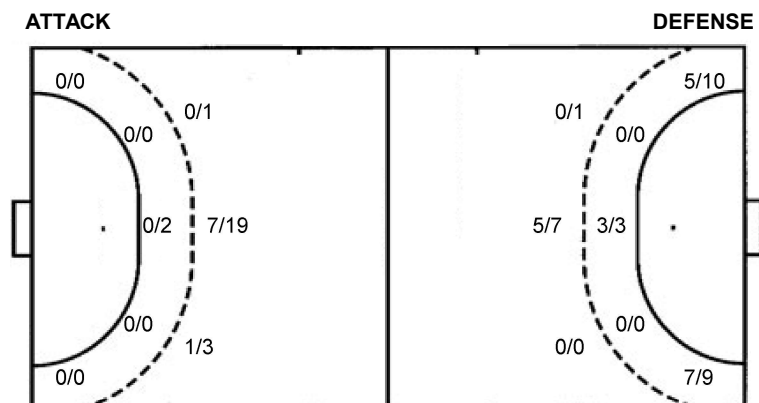

24th IHF Women's Junior (U20) World Championship

President's Cup - Group III, 1. round

Match Team Statistics

Match No. 62

Spain 44 - 14 Algeria

(20 - 6) (24 - 8)

24.6.2024. 14:00

Attendance: 40

Sport Centre Jane Sandanski

Referees: Zan Puksic (SLO) / Miha Satler (SLO)

Shot distribution by player

5 F. Imane	6 S. Azzi	8 O. Kenza	10 H. Makedou	11 M. Fettani	12 A. Berkani	15 S. Naceur
	0/1 1/1					
	0/1 1/1		0/1 1/1			1/2 0/1
	3/4		1/1 4/5	0/1		1/1 1/1
	1 miss.	1 block	2 miss. 2 block	1 miss. 1 block		

17 M. Chebli	20 Z. Meriem	21 S. Atmani	22 L. Yelles	27 L. Berkani	99 W. Radja	TOTAL
						0/1 1/1
		0/1	0/1			1/2 0/3 2/3
						5/7 1/1 4/6
	0/1 lob	1 miss.	1 block		1 block	5 miss. 6 block 0/1 lob

Saves distribution goalkeepers

16 Z. Haddad	31 H. Bakkar	33 O. Salah	TOTAL
0/1	0/1	0/1 0/1	0/3 0/1
	1/1	1/1 2/4	2/2 3/6
0/4 0/2 1/3	0/4	1/16 0/1 0/8	1/24 0/3 1/11

Shots by position

7m penalties 3/5
Fastbreak 0/0
Breakthrough 3/6
Long dist. 0/0

7m penalties 1/2
Fastbreak 8/11
Breakthrough 15/21
Long dist. 0/0

Shooting statistics

Position	Goals	Sav.	Miss.	Post	Blk.	Total	%
Back (9m)	8	7	2	0	6	23	35
Line (6m)	0	2	0	0	0	2	0
Wing	0	0	0	0	0	0	0
7m penalties	3	1	1	0	0	5	60
Fastbreak	0	0	0	0	0	0	0
Breakthrough	3	1	2	0	0	6	50
Total	14	11	5	0	6	36	39

Jersey number Tot. Total shooting 6m 6m (line) shooting 9m 9m shooting Wng Wing shooting FB Fastbreak sh. 7m 7m penalty sh.
Brk. Breakthrough sh. LD Long distance sh. As. Assists PC Pass clear chance E7 Earned 7m pen. TF Technical faults St. Steals
2m 2m punishments C7. Committed 7m E2 Earned 2m pun. YC. Yellow cards R/B Red/Blue cards Blk. Blocks S Starting Line-up

Handball statistics and livescore by Toma-soft ltd (www.toma-soft.hr)