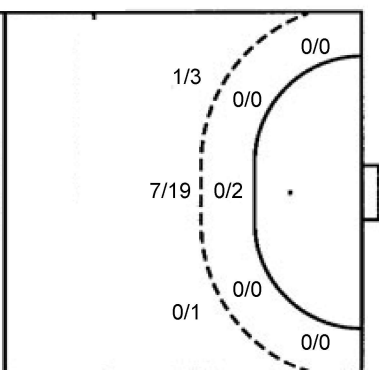

16 M. Mera Amoedo

	1/1	0/1
0/1	3/3	1/3
2/6	0/1	2/5

TOTAL

	1/1	0/1
1/2	3/3	1/3
2/7	0/1	2/6

Shots by position

ATTACK

7m penalties 1/2
Fastbreak 8/11
Breakthrough 15/21
Long dist. 0/0

DEFENSE