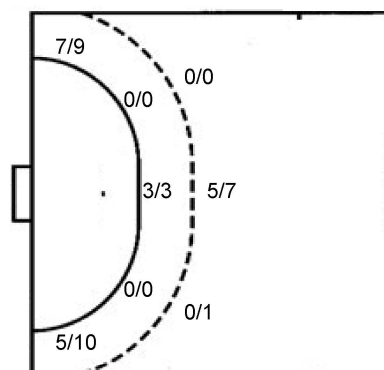

16 M. Mera Amoedo

	1/1	0/1
0/1	3/3	1/3
2/6	0/1	2/5

TOTAL

	1/1	0/1
1/2	3/3	1/3
2/7	0/1	2/6

Shots by position

ATTACK

7m penalties 1/2
Fastbreak 8/11
Breakthrough 15/21
Long dist. 0/0

DEFENSE