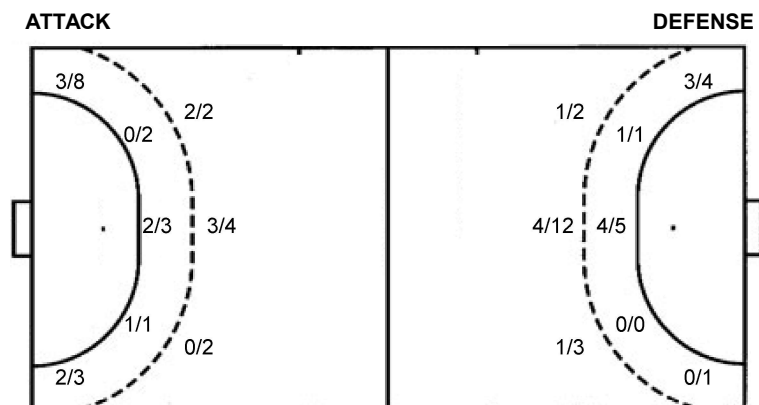

24th IHF Women's Junior (U20) World Championship

President's Cup - Group III, 1. round

Match Team Statistics

Match No. 61

Czech Republic 26 - 29 Serbia

(17 - 16) (9 - 13)

24.6.2024. 11:45

Attendance: 35

Sport Centre Jane Sandanski

Referees: Eskil Braseth (NOR) / Leif Andre Sundet (NOR)

Shot distribution by player

3 N. Četković	4 E. Todorović	5 N. Fajfrić	8 T. Mandić	10 M. Bahun	11 N. Todorovski	13 N. Radić
1/1					0/1	1/1
					2/2	0/1
1/1			3/3		1/1	0/1
1/1			1/1			1/1
1 post 1 block					1 post 1/1 lob	1 miss.
14 A. Vujnović	15 M. Aćimović	20 V. Mitrović	21 J. Aleksić	34 D. Radević	44 M. Ignjatovic	TOTAL
				0/1	1/1	2/2
					0/1	0/2
2/3		2/3		3/3	1/1	2/2
				1/1	1/2	0/2
				1 miss.	1 post	3 post 2 miss. 1 block 1/1 lob
						12/15
						3/3
						3/4

Saves distribution goalkeepers

12 A. Nedeljko	90 M. Savić	99 T. Vranic	TOTAL
		0/2	0/2
	0/1	5/10	1/2
	0/1	1/6	0/1
	0/2		5/10
			2/10
			1/8

Shots by position

7m penalties 3/4
Fastbreak 3/3
Breakthrough 9/14
Long dist. 1/2

7m penalties 3/5
Fastbreak 2/2
Breakthrough 7/11
Long dist. 0/2

Shooting statistics

Position	Goals	Sav.	Miss.	Post	Blk.	Total	%
Back (9m)	5	2	0	0	1	8	63
Line (6m)	3	2	1	0	0	6	50
Wing	5	5	1	0	0	11	45
7m penalties	3	0	0	1	0	4	75
Fastbreak	3	0	0	0	0	3	100
Breakthrough	9	3	0	2	0	14	64
Total	28	12	2	3	1	46	61

Jersey number Tot. Total shooting 6m 6m (line) shooting 9m 9m shooting Wng Wing shooting FB Fastbreak sh. 7m 7m penalty sh.
Brk. Breakthrough sh. LD Long distance sh. As. Assists PC Pass clear chance E7 Earned 7m pen. TF Technical faults St. Steals
2m 2m punishments C7. Committed 7m E2 Earned 2m pun. YC. Yellow cards R/B Red/Blue cards Blk. Blocks S Starting Line-up

Handball statistics and livescore by Toma-soft ltd (www.toma-soft.hr)