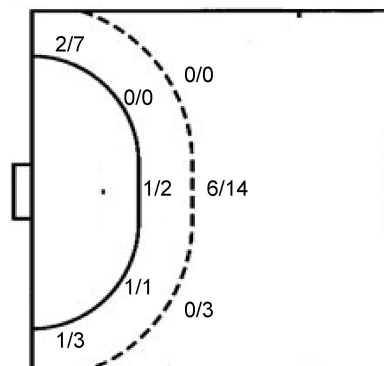

Shots by position

ATTACK

7m penalties 2/2
Fastbreak 3/4
Breakthrough 6/9
Long dist. 1/1

DEFENSE

7m penalties 4/6
Fastbreak 6/9
Breakthrough 3/6
Long dist. 0/1

Shooting statistics

Position	Goals	Sav.	Miss.	Post	Blk.	Total	%
Back (9m)	6	4	3	2	2	17	35
Line (6m)	2	1	0	0	0	3	67
Wing	3	6	1	0	0	10	30
7m penalties	2	0	0	0	0	2	100
Fastbreak	3	1	0	0	0	4	75
Breakthrough	6	1	1	1	0	9	67
Total	22	13	5	3	2	45	49