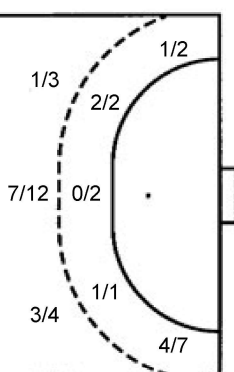

1 M. Churlinovska

0/3	1/2	2/7
5/7	1/1	2/4
4/9	3/5	1/9

16 M. Jovanovska

TOTAL

0/3	1/2	2/7
5/7	1/1	2/4
4/9	3/5	1/9

Shots by position

ATTACK

7m penalties 4/5
Fastbreak 3/3
Breakthrough 9/14
Long dist. 0/0

DEFENSE

7m penalties 0/2
Fastbreak 6/8
Breakthrough 3/8
Long dist. 0/0

Shooting statistics

Position	Goals	Sav.	Miss.	Post	Blk.	Total	%
Back (9m)	4	5	2	0	5	16	25
Line (6m)	4	1	0	0	0	5	80
Wing	4	4	0	1	0	9	44
7m penalties	4	1	0	0	0	5	80
Fastbreak	3	0	0	0	0	3	100
Breakthrough	9	5	0	0	0	14	64
Total	28	16	2	1	5	52	54