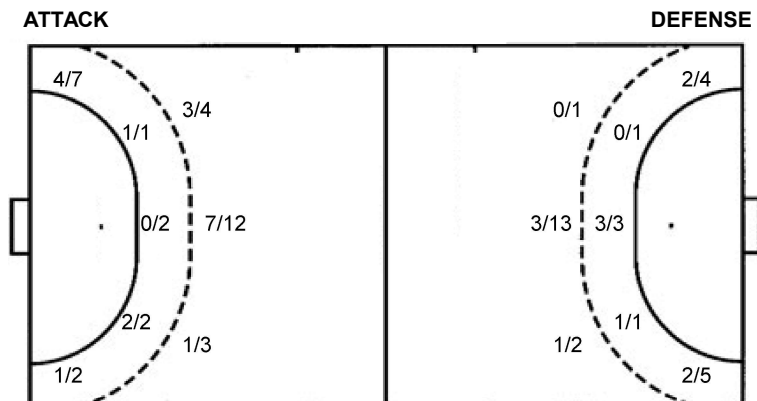

Saves distribution goalkeepers

1 R. Guimaraes	12 M. Rosa	16 M. Silva	TOTAL
	0/3 1/1 1/2	0/1	0/4 1/1 1/2
	2/3 3/3 1/4		2/3 3/3 1/4
	3/8 0/1 5/16		3/8 0/1 5/16

Shots by position

7m penalties 0/2
Fastbreak 6/8
Breakthrough 3/8
Long dist. 0/0