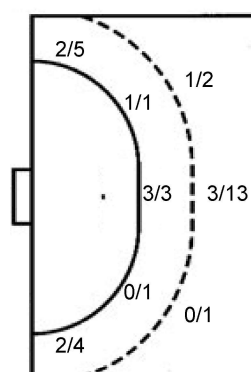

24th IHF Women's Junior (U20) World Championship

Main Round - Group IV, 1. round

Match Team Statistics

Match No. 55

Portugal 28 - 28 North Macedonia

(14 - 13) (14 - 15)

24.6.2024. 16:15

Attendance: 372

Sport Centre Boris Trajkovski

Referees: Heidy Elsaied (EGY) / Yasmina Elsaied (EGY)

Shot distribution by player

3 S. Stefanoska

1/1		
	1/2	1/1
4/5		1/2

1 miss. 1/1 lob

4 A. Trpeska

6 B. Radevska

7 R. Pavlova

8 N. Popova

		1/1

14 H. Miftari

		3/3

18 J. Ravojska

19 E. Gjorgjievska

21 L. Milenkoska

1/1		
	0/1	1/1
		1/1

1 post

23 M. Krалеva

1 block

24 B. Koceva

		1/1
0/1		4/5

43 E. Rizoska

		0/1
1/2		1/2
1/1		0/3

77 S. Bogojeska

91 I. Mladenovska

2/2	0/1	
0/1	0/1	
0/1	1/1	1/1

1 miss. 4 block

TOTAL

4/4	0/1	1/2
1/3	1/4	3/4
5/8	1/1	11/16

1 post 2 miss. 5 block 1/1 lob

Saves distribution goalkeepers

1 M. Churlinovska

0/3	1/2	2/7
5/7	1/1	2/4
4/9	3/5	1/9

16 M. Jovanovska

TOTAL

0/3	1/2	2/7
5/7	1/1	2/4
4/9	3/5	1/9

Shots by position

ATTACK

7m penalties 4/5
Fastbreak 3/3
Breakthrough 9/14
Long dist. 0/0