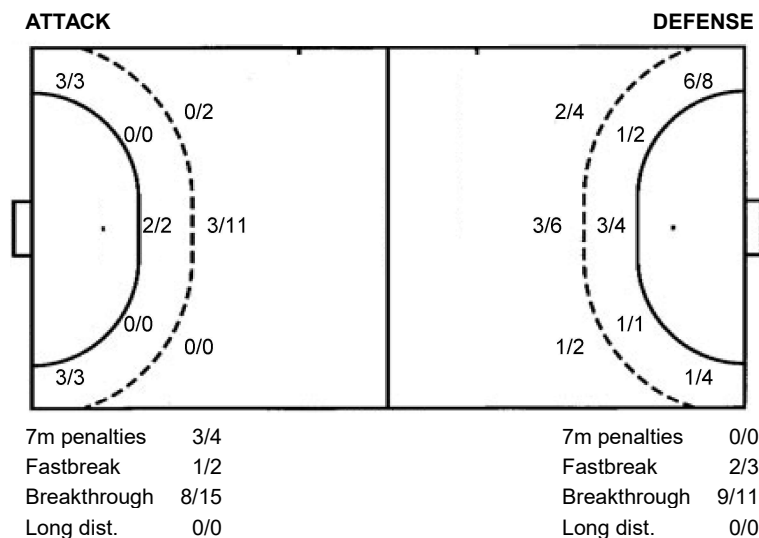

24th IHF Women's Junior (U20) World Championship

Main Round - Group II, 1. round

Match Team Statistics

Match No. 52

Denmark 29 - 23 Korea

(19 - 12) (10 - 11)

23.6.2024. 18:30

Attendance: 55

Sport Centre Jane Sandanski

Referees: Ahmad Gheisarian (IRI) / Amir Gheisarian (IRI)

Shot distribution by player

4 H. Lee 0/1 1/1 0/1 2/2 2/2 1/2 3 block	6 S. Kim 1/1 2/2	7 S. Park 1/1 0/1 1/1 2 post 2 miss.	9 B. Kim	10 S. Lim 0/1	11 S. Kim 1/1 1/1	17 Y. Oh	TOTAL 1/2 0/1 2/2 0/1 4/5 7/8 1/3 5/6 4 post 3 miss. 4 block 3/3 lob
18 J. Kim 1/1 0/1 1/2 2 post 1 block	21 Y. Jeong	24 S. Cha 1/1 2/2 1 miss. 1/1 lob	27 E. Kim	28 J. Kim	97 Y. Jo 1/1 1/1 lob		

Saves distribution goalkeepers

12 G. Kim 0/1 0/1 0/1 0/2 0/1 0/4 0/3	37 J. You	72 S. Pak 0/1 1/2 2/3 1/4 1/6 0/4	TOTAL 0/2 1/3 0/1 2/5 1/5 1/10 0/7

Shots by position

Shooting statistics

Position	Goals	Sav.	Miss.	Post	Blk.	Total	%
Back (9m)	3	3	1	2	4	13	23
Line (6m)	2	0	0	0	0	2	100
Wing	6	0	0	0	0	6	100
7m penalties	3	0	1	0	0	4	75
Fastbreak	1	1	0	0	0	2	50
Breakthrough	8	4	1	2	0	15	53
Total	23	8	3	4	4	42	55

Jersey number Tot. Total shooting 6m 6m (line) shooting 9m 9m shooting Wng Wing shooting FB Fastbreak sh. 7m 7m penalty sh.
Brk. Breakthrough sh. LD Long distance sh. As. Assists PC Pass clear chance E7 Earned 7m pen. TF Technical faults St. Steals
2m 2m punishments C7. Committed 7m E2 Earned 2m pun. YC. Yellow cards R/B Red/Blue cards Blk. Blocks S Starting Line-up