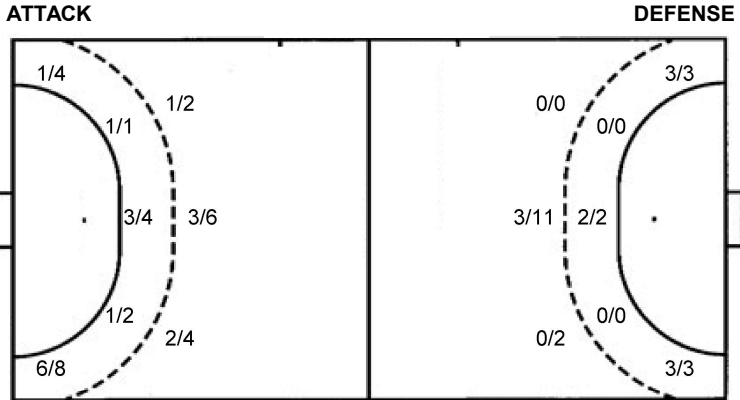

TOTAL

2/2	2/3	1/1
3/5		4/5
9/10		7/7

5 post 6 miss. 1/1 lob

Saves distribution goalkeepers

1 S. Almind 1/2 0/1 1/7	12 I. Kaysen 1/1 0/1 0/1 1/2	TOTAL 1/2 0/2 1/8 1/1 1/1 1/5 2/3 1/6
---	---	--

Shots by position

7m penalties 0/0
Fastbreak 2/3
Breakthrough 9/11
Long dist. 0/0

7m penalties 3/4
Fastbreak 1/2
Breakthrough 8/15
Long dist. 0/0

Shooting statistics

Position	Goals	Sav.	Miss.	Post	Blk.	Total	%
Back (9m)	6	1	4	1	0	12	50
Line (6m)	5	1	0	1	0	7	71
Wing	7	2	0	3	0	12	58
7m penalties	0	0	0	0	0	0	0
Fastbreak	2	0	1	0	0	3	67
Breakthrough	9	1	1	0	0	11	82
Total	29	5	6	5	0	45	64