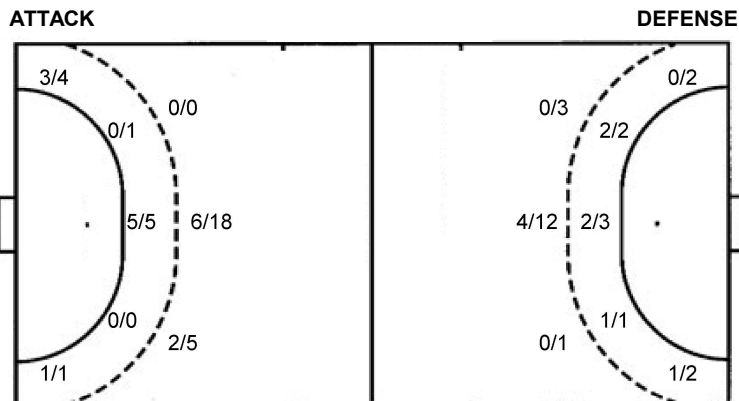

24th IHF Women's Junior (U20) World Championship

Group F, 3. round

Match Team Statistics

Match No. 44

France 29 - 27 Germany

(18 - 15) (11 - 12)

22.6.2024. 20:15

Attendance: 76

Sport Centre Jane Sandanski

Referees: Novica Mitrovic (MNE) / Miljan Vesovic (MNE)

Shot distribution by player

2 L. Fuchs	3 L. Watzl	7 M. Probst	9 N. Kühne	10 M. Ehlert	11 G. Bianco	13 L. Däuble
		2/2	0/1	0/1		0/1
			3/3	1/1	1/1	2/2
			1 post 2 miss. 1 block			2 post
14 L. Röpcke	17 L. Ruwe	19 S. Tröster	20 A. Pfundstein	21 A. Gaubatz	22 J. Birnkammer	23 I. Petzold
0/1			1/1			1/1
1/1		0/1		1/1		0/1
2/4	0/1	0/1			0/1	1/1
		2/2		1/1 lob		

TOTAL

1/1	0/1	2/2
4/6	0/2	1/4
8/13	2/2	8/10

3 post 2 miss. 1 block 1/1 lob

Saves distribution goalkeepers

12 M. Weiss	16 Z. Lorsch	TOTAL
2/2		2/2
2/2		2/2
0/11		0/11
1/4		1/4
2/13		2/13

Shots by position

7m penalties 2/3
Fastbreak 2/3
Breakthrough 6/8
Long dist. 0/0

7m penalties 3/5
Fastbreak 9/11
Breakthrough 7/8
Long dist. 0/0

Shooting statistics

Position	Goals	Sav.	Miss.	Post	Blk.	Total	%
Back (9m)	8	9	2	3	1	23	35
Line (6m)	5	1	0	0	0	6	83
Wing	4	1	0	0	0	5	80
7m penalties	2	1	0	0	0	3	67
Fastbreak	2	1	0	0	0	3	67
Breakthrough	6	2	0	0	0	8	75
Total	27	15	2	3	1	48	56

Jersey number Tot. Total shooting 6m 6m (line) shooting 9m 9m shooting Wng Wing shooting FB Fastbreak sh. 7m 7m penalty sh.
Brk. Breakthrough sh. LD Long distance sh. As. Assists PC Pass clear chance E7 Earned 7m pen. TF Technical faults St. Steals
2m 2m punishments C7. Committed 7m E2 Earned 2m pun. YC. Yellow cards R/B Red/Blue cards Blk. Blocks S Starting Line-up

Handball statistics and livescore by Toma-soft ltd (www.toma-soft.hr)