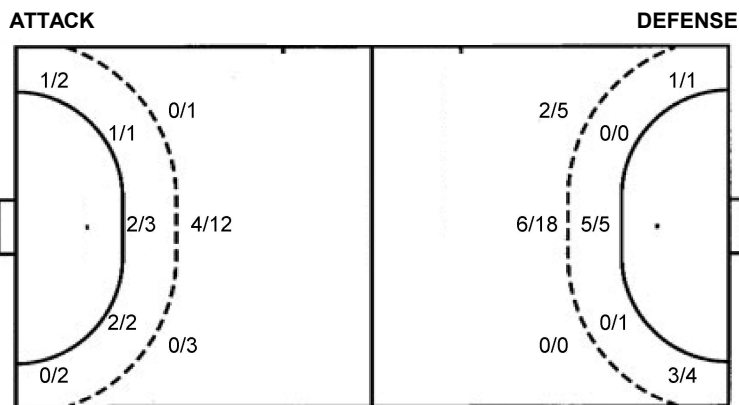

Shots by position

7m penalties 3/5
Fastbreak 9/11
Breakthrough 7/8
Long dist. 0/0

7m penalties 2/3
Fastbreak 2/3
Breakthrough 6/8
Long dist. 0/0

Shooting statistics

Position	Goals	Sav.	Miss.	Post	Blk.	Total	%
Back (9m)	4	4	4	2	2	16	25
Line (6m)	5	1	0	0	0	6	83
Wing	1	2	1	0	0	4	25
7m penalties	3	0	0	2	0	5	60
Fastbreak	9	2	0	0	0	11	82
Breakthrough	7	1	0	0	0	8	88
Total	29	10	5	4	2	50	58