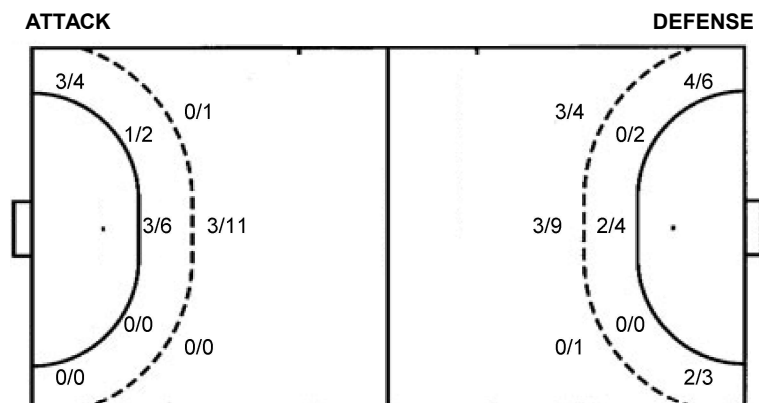

24th IHF Women's Junior (U20) World Championship

Group F, 3. round

Match Team Statistics

Match No. 43

Spain 32 - 17 Serbia

(12 - 8) (20 - 9)

22.6.2024. 18:00

Attendance: 66

Sport Centre Jane Sandanski

Referees: Maali Nawaf Alenezi (KUW) / Dalal Alnaseem (KUW)

Shot distribution by player

3 N. Četković	4 E. Todorović	5 N. Fajfrić	8 T. Mandić	10 M. Bahun	11 N. Todorovski	13 N. Radić
2/2			0/1			1/1
1/1			0/1			1/1
			1/1	1/1		
			1 miss. 1 block	1 miss. 1/1 lob	1 miss.	2 post

14 A. Vujnović	15 M. Aćimović	20 V. Mitrović	21 J. Aleksić	34 D. Radević	44 M. Ignjatovic	TOTAL
1/1		1/1 1/2		1/2 1/1	0/1	2/3 1/1 5/8
			0/1			0/2 3/3
	1/1			1/1 0/1	0/1 1/2	3/3 0/2 2/3
1 miss.	1 miss.			1 post 0/1 lob	1 miss.	3 post 6 miss. 1 block 1/2 lob

Saves distribution goalkeepers

12 A. Nedeljko	90 M. Savić	99 T. Vranic	TOTAL
0/1	0/1 1/1 0/3	1/3 0/2	1/4 1/1 0/6
1/1 0/2	0/1 2/2	1/1 1/3	1/1 1/2 3/7
	0/1 0/1	1/6 0/1 0/6	1/7 0/1 0/7

Shots by position

7m penalties 1/1
Fastbreak 3/4
Breakthrough 3/8
Long dist. 0/0

7m penalties 1/2
Fastbreak 7/7
Breakthrough 7/12
Long dist. 3/4

Shooting statistics

Position	Goals	Sav.	Miss.	Post	Blk.	Total	%
Back (9m)	3	5	3	0	1	12	25
Line (6m)	4	3	1	0	0	8	50
Wing	3	0	0	1	0	4	75
7m penalties	1	0	0	0	0	1	100
Fastbreak	3	1	0	0	0	4	75
Breakthrough	3	1	2	2	0	8	38
Total	17	10	6	3	1	37	46

Jersey number Tot. Total shooting 6m 6m (line) shooting 9m 9m shooting Wng Wing shooting FB Fastbreak sh. 7m 7m penalty sh.
Brk. Breakthrough sh. LD Long distance sh. As. Assists PC Pass clear chance E7 Earned 7m pen. TF Technical faults St. Steals
2m 2m punishments C7. Committed 7m E2 Earned 2m pun. YC. Yellow cards R/B Red/Blue cards Blk. Blocks S Starting Line-up

Handball statistics and livescore by Toma-soft ltd (www.toma-soft.hr)