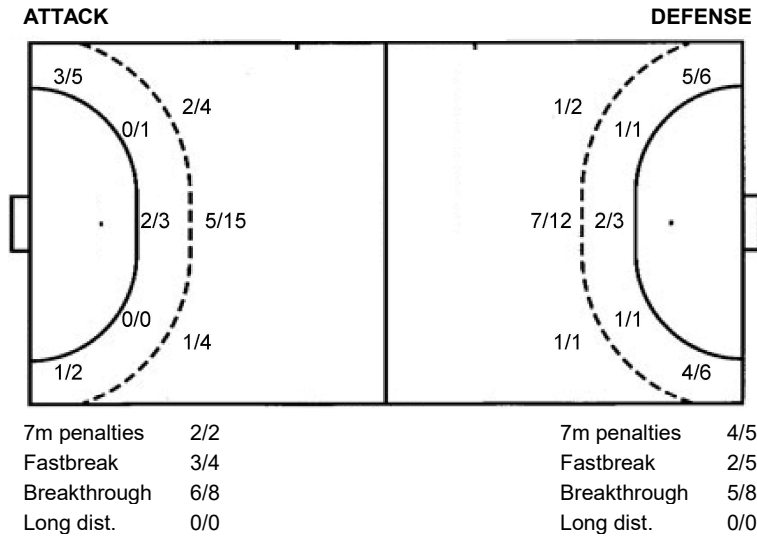

24th IHF Women's Junior (U20) World Championship

Group D, 3. round

Match Team Statistics

Match No. 40

Denmark 33 - 25 Norway

(22 - 12) (11 - 13)

22.6.2024. 15:45

Attendance: 151

Sport Centre Boris Trajkovski

Referees: Yann Carmaux (FRA) / Julien Mursch (FRA)

Shot distribution by player

2 S. Kruse	3 P. Gronstad	4 S. Lae	6 M. Enger	8 S. Kamburce	14 J. Husaas	15 T. Pharo
0/0	0/1	0/1	0/0	1/1	0/1	0/0
2/2	1/1	1/1	2/2	1/1	1/1	1/2
				1 post 1 miss.	1 post 1 miss. 1 block	
18 E. Solbakken	19 N. Jullumstro	20 M. Mjos	23 E. Edner	26 N. Rosenberg	33 T. Idland	TOTAL
0/1	0/1	1/1	1/1	1/1		2/2
1/1	1/1	0/1	0/1	2/2		1/2
		1 post 1/1 lob	2 miss. 1 block	1 miss. 3 block		0/1
						5/7
						9/11
						6/10
						3 post 5 miss. 5 block 1/1 lob

Saves distribution goalkeepers

1 K. Mardalen	12 D. Frisendal	16 F. Selnes	TOTAL
0/3	0/2		0/3
0/1	2/4		2/5
0/2	2/10		2/12
	2/2		2/2
	6/14		6/15

Shots by position

Shooting statistics

Position	Goals	Sav.	Miss.	Post	Blk.	Total	%
Back (9m)	8	5	4	1	5	23	35
Line (6m)	2	2	0	0	0	4	50
Wing	4	2	0	1	0	7	57
7m penalties	2	0	0	0	0	2	100
Fastbreak	3	0	1	0	0	4	75
Breakthrough	6	1	0	1	0	8	75
Total	25	10	5	3	5	48	52

Jersey number Tot. Total shooting 6m 6m (line) shooting 9m 9m shooting Wng Wing shooting FB Fastbreak sh. 7m 7m penalty sh.
Brk. Breakthrough sh. LD Long distance sh. As. Assists PC Pass clear chance E7 Earned 7m pen. TF Technical faults St. Steals
2m 2m punishments C7. Committed 7m E2 Earned 2m pun. YC. Yellow cards R/B Red/Blue cards Blk. Blocks S Starting Line-up