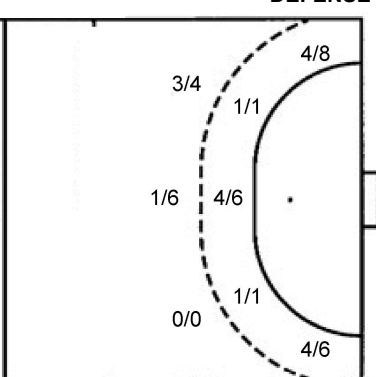

24 K. Venancio Ramos

0/2		0/3
0/1		1/3
0/2	0/1	1/9

TOTAL

0/4		0/6
0/3		2/6
1/6	0/3	3/14

Shots by position

ATTACK

7m penalties 2/2
Fastbreak 3/3
Breakthrough 1/2
Long dist. 0/1

DEFENSE