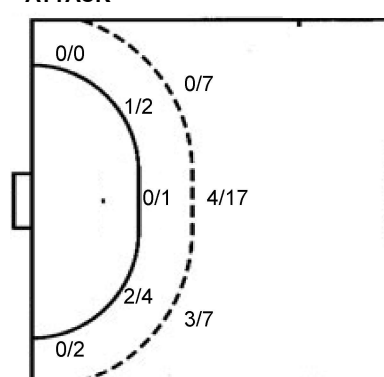

24 K. Venancio Ramos

0/2		0/3
0/1		1/3
0/2	0/1	1/9

TOTAL

0/4		0/6
0/3		2/6
1/6	0/3	3/14

Shots by position

ATTACK

7m penalties 2/2
Fastbreak 3/3
Breakthrough 1/2
Long dist. 0/1

DEFENSE