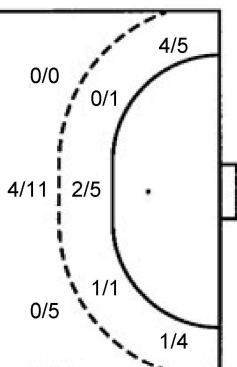

1 I. Boubaker

		0/1
0/2		0/1

16 C. Ben Moussa

76 A. Boudhaouia

1/4		3/6
0/2	1/1	3/6
3/5	0/1	3/13

TOTAL

1/4		3/6
0/2	1/1	3/7
3/7	0/1	3/14

Shots by position

ATTACK

7m penalties 4/4
Fastbreak 13/16
Breakthrough 11/13
Long dist. 0/0

DEFENSE

7m penalties 0/0
Fastbreak 3/4
Breakthrough 13/20
Long dist. 0/0

Shooting statistics

Position	Goals	Sav.	Miss.	Post	Blk.	Total	%
Back (9m)	6	4	0	0	0	10	60
Line (6m)	7	5	0	0	0	12	58
Wing	5	0	1	0	0	6	83
7m penalties	4	0	0	0	0	4	100
Fastbreak	13	2	1	0	0	16	81
Breakthrough	11	1	1	0	0	13	85
Total	46	12	3	0	0	61	75