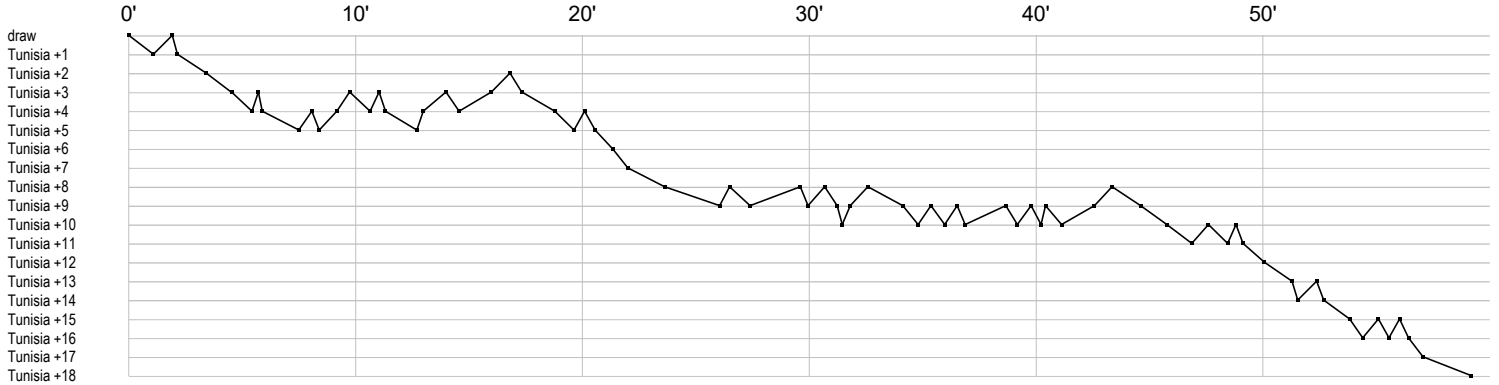

24th IHF Women's Junior (U20) World Championship

Group B, 3. round

Match Team Statistics

Match No. 35

Tunisia 46 - 28 Chile

(22 - 13) (24 - 15)

22.6.2024. 13:00

Attendance: 20

Sport Centre Jane Sandanski

Hall 2

Referees: Vesna Balvan (BIH) / Tatjana Prastalo (BIH)