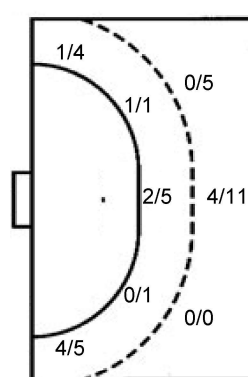

24th IHF Women's Junior (U20) World Championship

Group B, 3. round

Match Team Statistics

Match No. 35

Tunisia 46 - 28 Chile

(22 - 13) (24 - 15)

22.6.2024. 13:00

Attendance: 20

Sport Centre Jane Sandanski

Hall 2

Referees: Vesna Balvan (BIH) / Tatjana Prastalo (BIH)

Shot distribution by player

2 M. De La Barra

0/1		1/1
		1/1

1 post

3 C. Valdivia

4 C. Paul

2/2		1/2
1/2		

2 miss. 1 block

7 A. Riquelme

1/1		1/2
1/1		3/3

1 post 1 miss.

9 A. Larenas

		1/1
1/1		1/1

1 miss.

10 I. Valdivieso

1/1		
	0/1	
0/1		2/2

11 R. Lizana

		0/1
		2/3
	1/1	1/1

1 miss. 1 block

13 C. Canessa

		0/1
		0/1

14 A. Millan

23 N. Carrasco

25 A. Sanchez

		0/1
		0/1

1 miss.

28 I. Berlinger

1 miss.

30 M. Bocchieri Ramirez

1/1		
0/1		

1 post

33 R. Campos

		1/1
1/1		3/4

2 miss.

TOTAL

3/4		3/6
2/2	0/1	4/7
4/7	1/1	11/14

3 post 9 miss. 2 block

Saves distribution goalkeepers

36 I. Gore

0/3	0/1	1/3
		0/1
2/5	0/1	1/3

87 P. Craig Ortiz

1/8		1/10
0/1	1/1	1/2
1/6	0/2	2/8

TOTAL

1/11	0/1	2/13
0/1	1/1	1/3
3/11	0/3	3/11

Shots by position

ATTACK

7m penalties	0/0
Fastbreak	3/4
Breakthrough	13/20
Long dist.	0/0