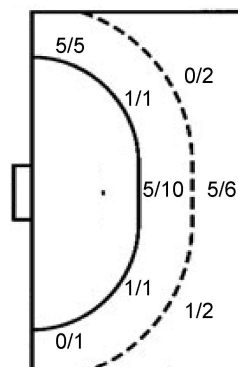

1 I. Boubaker

		0/1
0/2		0/1

16 C. Ben Moussa

76 A. Boudhaouia

1/4		3/6
0/2	1/1	3/6
3/5	0/1	3/13

TOTAL

1/4		3/6
0/2	1/1	3/7
3/7	0/1	3/14

Shots by position

ATTACK

7m penalties 4/4
Fastbreak 13/16
Breakthrough 11/13
Long dist. 0/0

DEFENSE

7m penalties 0/0
Fastbreak 3/4
Breakthrough 13/20
Long dist. 0/0

Shooting statistics

Position	Goals	Sav.	Miss.	Post	Blk.	Total	%
Back (9m)	6	4	0	0	0	10	60
Line (6m)	7	5	0	0	0	12	58
Wing	5	0	1	0	0	6	83
7m penalties	4	0	0	0	0	4	100
Fastbreak	13	2	1	0	0	16	81
Breakthrough	11	1	1	0	0	13	85
Total	46	12	3	0	0	61	75