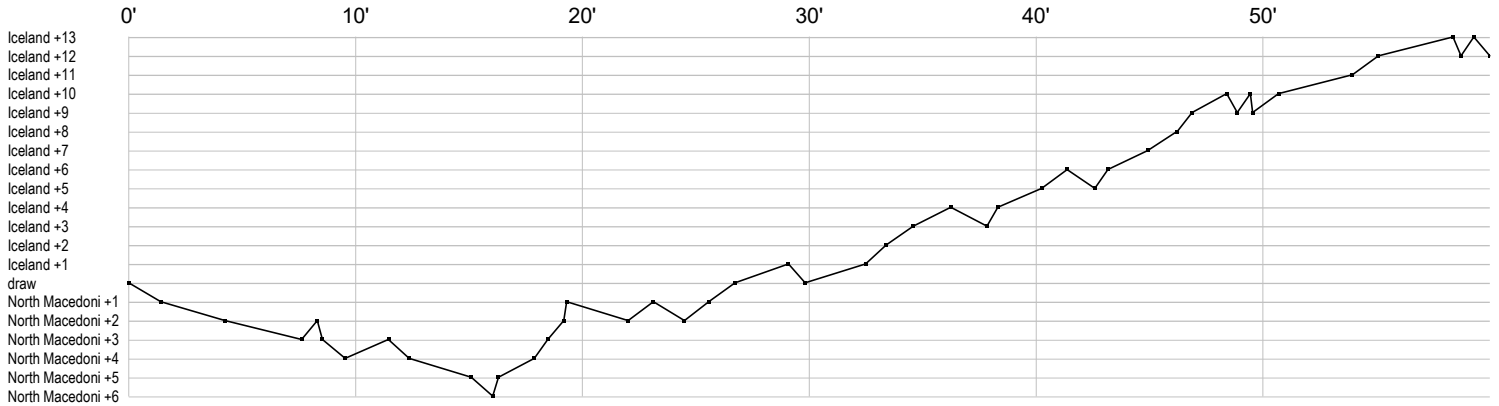

24th IHF Women's Junior (U20) World Championship

Group H, 2. round

Match Team Statistics
Match No. 32

North Macedonia 17 - 29 Iceland
(11 - 11) (6 - 18)

21.6.2024. 18:00
Attendance: 404
Sport Centre Boris Trajkovski

Referees: Ramesh Thiyagarajah (GER) / Suresh Thiyagarajah (GER)

North Macedonia

1 Churlinovska	s s s s rs s r s s r rsr rr s r r r s r s r r r r r r r r r r
3 Stefanoska S	e g a f t f
4 Trpeska A	
6 Radevska B	|| f
7 Pavlova R	2c cr
8 Popova N	e g t ei g
14 Miftari H	y i x e c2
18 Ravojska J	f
21 Milenkoska L	
23 Kraleva M	f g eg f
24 Koceva B	f c pt a t b t p e e2 t 2 e a
25 Velichkovska	t f
43 Rizoska E	g g g g g t g f t g ef t f f f f e
46 Gjorgjievska	r r s r r r
77 Bogojeska S	
91 Mladenovska	t e f a f g g t t f g f t f g f p f

Iceland

2 Thorkeldsdóttir	f eif g a gf g g p g g a a a
3 Oddsdóttir	f c t2 g a a f g g
4 Benediktsdóttir	c g c gcf
5 Traustadóttir	c p c f g c gcf
6 Ásmundsdóttir	f c g
7 Jónsdóttir H	
8 Jóhannsdóttir	ff g t t e g t gi a t a g
11 Guðmundsdóttir	t g
12 Bjarnasen E	r r ss r r r sr r rs tsr s r s r r r r g
13 Thorbjörnsdóttir	c
14 Elíasdóttir E	g x g tc g 2
15 Sigsteinsdóttir	g f f f g g c
18 Ágútsdóttir L	f ei f g bg t eg
19 Steindórsdóttir	f f p f p g g a
32 Ingadóttir A	r s s s f s r
35 Jónsdóttir S	c

In game	g Goal scored	f Missed shot	a Assist	t Technical faults	b Steal
2 2min suspension	e Earned 7m	c Committed 7m	y Yellow card	r Red Card	k Blue card
i Earned 2min.	x Block	4 4min suspension	p Pass for clear chance	s Saved shot	r Received goal