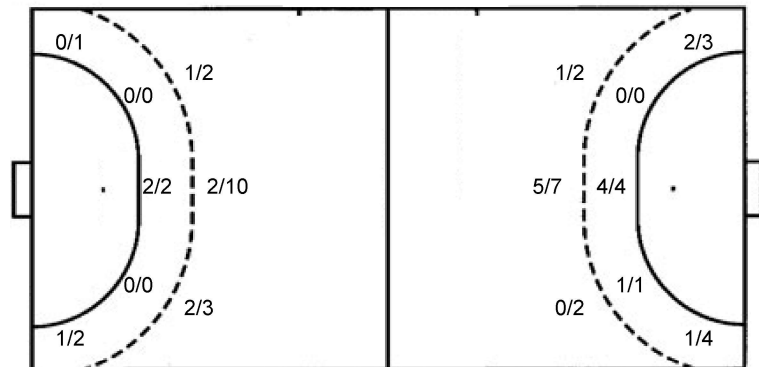

ATTACK

DEFENSE

7m penalties 7/11
Fastbreak 0/0
Breakthrough 2/7
Long dist. 0/0

7m penalties 2/4
Fastbreak 3/5
Breakthrough 10/14
Long dist. 0/1

Shooting statistics

Position	Goals	Sav.	Miss.	Post	Blk.	Total	%
Back (9m)	5	3	6	0	1	15	33
Line (6m)	2	0	0	0	0	2	100
Wing	1	1	1	0	0	3	33
7m penalties	7	3	0	1	0	11	64
Fastbreak	0	0	0	0	0	0	0
Breakthrough	2	4	0	1	0	7	29
Total	17	11	7	2	1	38	45