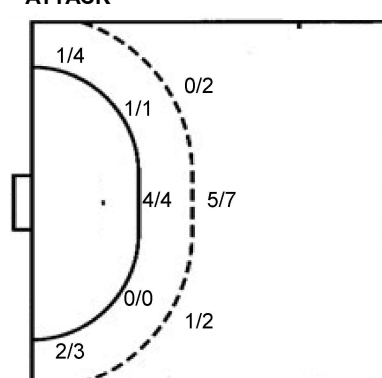

32 A. Ingadóttir

		0/2
1/1		1/1
0/1		2/3

TOTAL

		1/3
2/4	0/1	2/4
2/4	2/4	2/7

Shots by position

ATTACK

7m penalties 2/4
Fastbreak 3/5
Breakthrough 10/14
Long dist. 0/1

DEFENSE