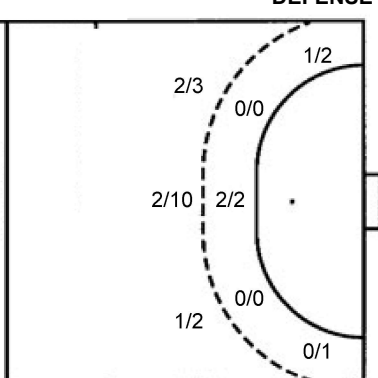

32 A. Ingadóttir

		0/2
1/1		1/1
0/1		2/3

TOTAL

		1/3
2/4	0/1	2/4
2/4	2/4	2/7

Shots by position

ATTACK

7m penalties 2/4
Fastbreak 3/5
Breakthrough 10/14
Long dist. 0/1

DEFENSE